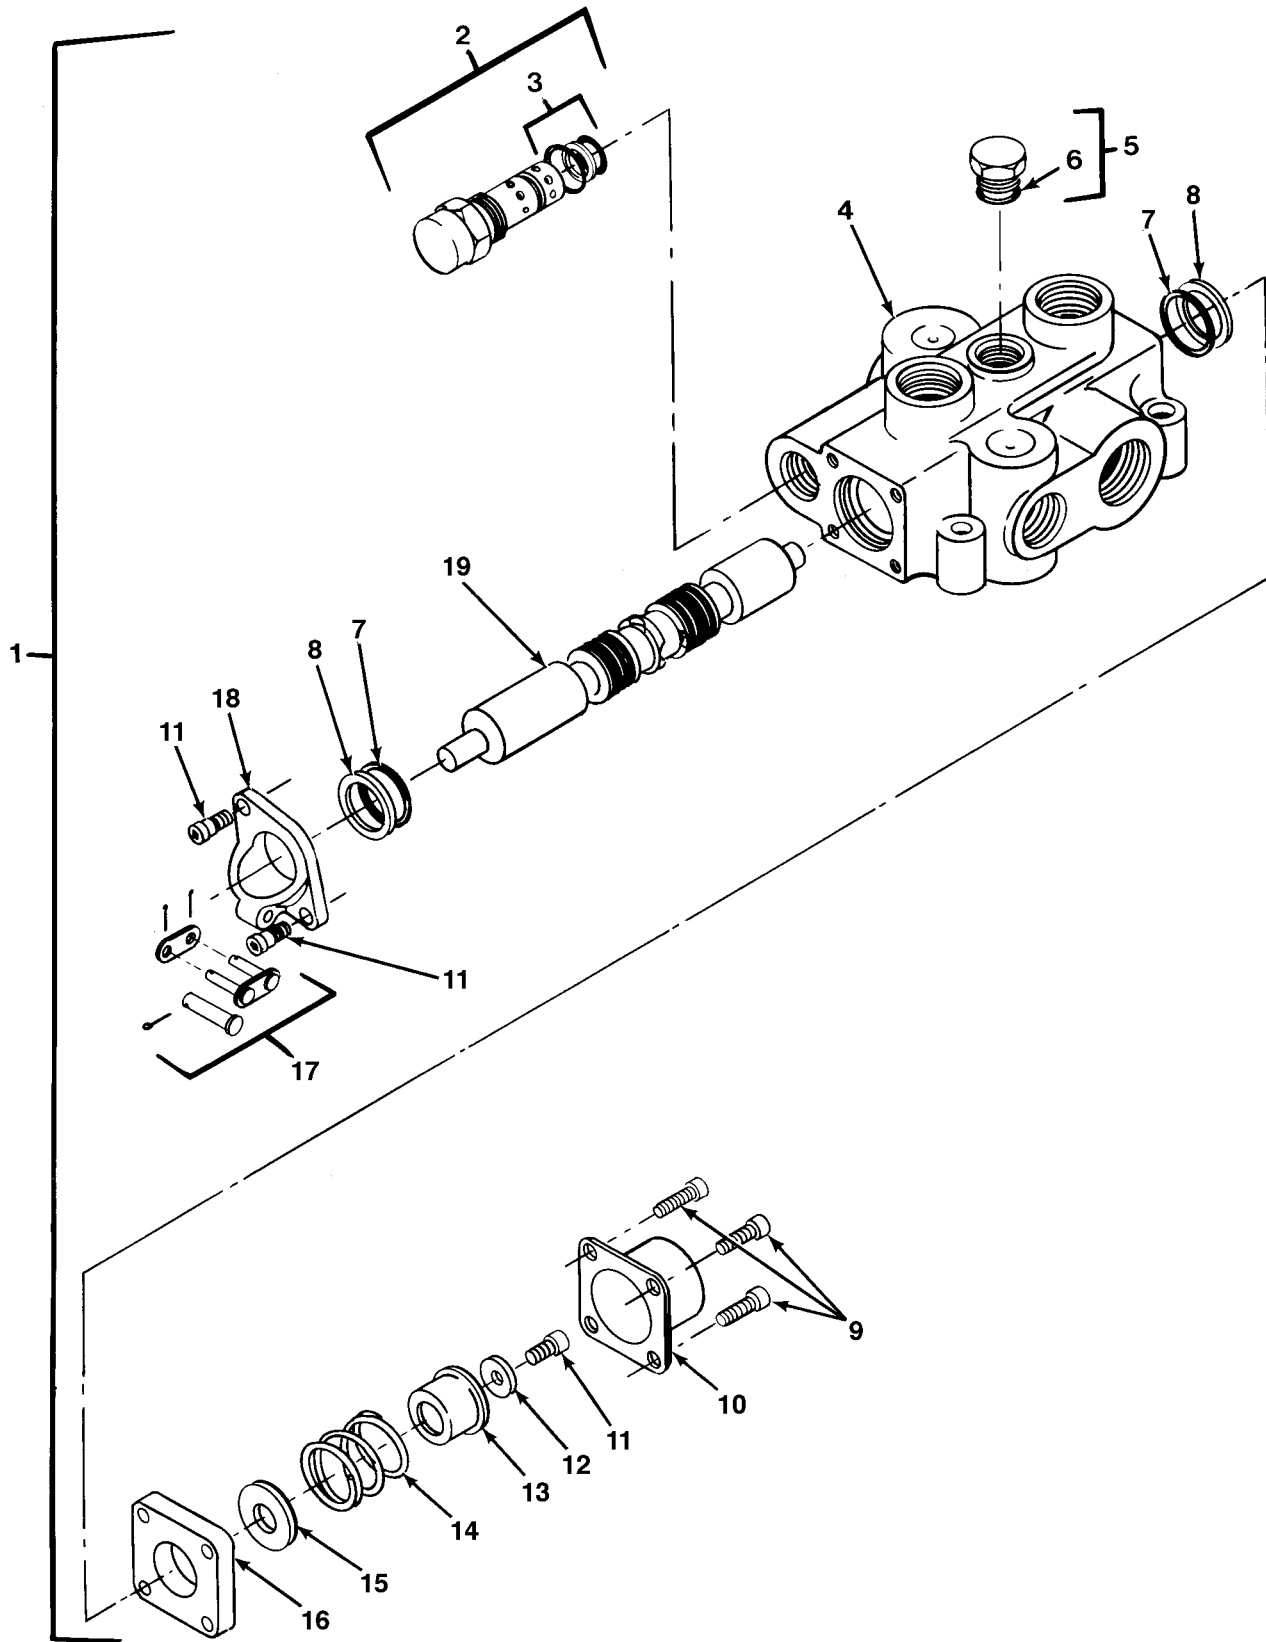

END OF FIGURE

FIG.405 SELF RECOVERY WINCH CONTROL VALVE ASSEMBLY

SECTION II			TM 9-2320-279-24P		
(1)	(2)	(3)	(4)	(5)	(6)
ITEM NO	SMR CODE	CAGEC	PART NUMBER	DESCRIPTION AND USABLE ON CODES(UOC)	QTY
GROUP 2402 MANIFOLD AND/OR CONTROL VALVES					
FIG.405 SELF RECOVERY WINCH CONTROL VALVE ASSEMBLY					
1	PAOFZ	11341	BA1-5-A-E-0-0-D-2-134090	VALVE, LINEAR, DIRECT UOC:H01, H02, H03, H04, H05, H40, H41	1
2	PAFZZ	11341	1R0037-10-260	.PLUG, RELIEF, PRESSUR UOC:H01, H02, H03, H04, H05, H40, H41	1
3	KFFZZ	11341	2V0011	..KIT, RELIEF SEAL PART OF KIT P/N 2V0008 UOC:H01, H02, H03, H04, H05, H40, H41	1
4	XAFZZ	11341	1V0113	.BODY, VALVE UOC:H01, H02, H03, H04, H05, H40, H41	1
5	PAFZZ	11341	1V1725	.VALVE, LINEAR, DIRECT UOC:H01, H02, H03, H04, H05, H40, H41	1
6	KFFZZ	11341	2A0283-9908	..PACKING, PREFORMED PART OF KIT P/N .. 2V0008 UOC:H01, H02, H03, H04, H05, H40, H41	1
7	KFFZZ	11341	2A0283-7214	.SEAL PART OF KIT P/N 2V0008 UOC:H01, H02, H03, H04, H05, H40, H41	2
8	KFFZZ	11341	1A0711	.WASHER, FLAT PART OF KIT P/N 2V0008 .. UOC:H01, H02, H03, H04, H05, H40, H41	2
9	PAFZZ	11341	2A0079-406	.SCREW, CAP, SOCKET HE UOC:H01, H02, H03, H04, H05, H40, H41	4
10	PAFZZ	11341	1A0294	.PLATE, RETAINING, BEA UOC:H01, H02, H03, H04, H05, H40, H41	1
11	PAFZZ	11341	2A0079-404N	.SCREW, MACHINE UOC:H01, H02, H03, H04, H05, H40, H41	3
12	PAFZZ	11341	1A0290	.WASHER, FLAT UOC:H01, H02, H03, H04, H05, H40, H41	1
13	PAFZZ	11341	1A0292	.RETAINER, HELICAL, CO UOC:H01, H02, H03, H04, H05, H40, H41	1
14	PAFZZ	11341	1A0744	.SPRING, HELICAL, COMP UOC:H01, H02, H03, H04, H05, H40, H41	1
15	PAFZZ	11341	1A0291	.WASHER, FLAT UOC:H01, H02, H03, H04, H05, H40, H41	1
16	PAFZZ	11341	1A0709	.SPACER, PLATE UOC:H01, H02, H03, H04, H05, H40, H41	1
17	PAOZZ	11341	1V1701	.PARTS KIT, VALVE UOC:H01, H02, H03, H04, H05, H40, H41	1
18	PAFZZ	11341	4Z4306	.BRACKET, EYE, ROTATIN UOC:H01, H02, H03, H04, H05, H40, H41	1
19	XAFZZ	11341	1V0092	.SPOOL, VALVE UOC:H01, H02, H03, H04, H05, H40, H41	1