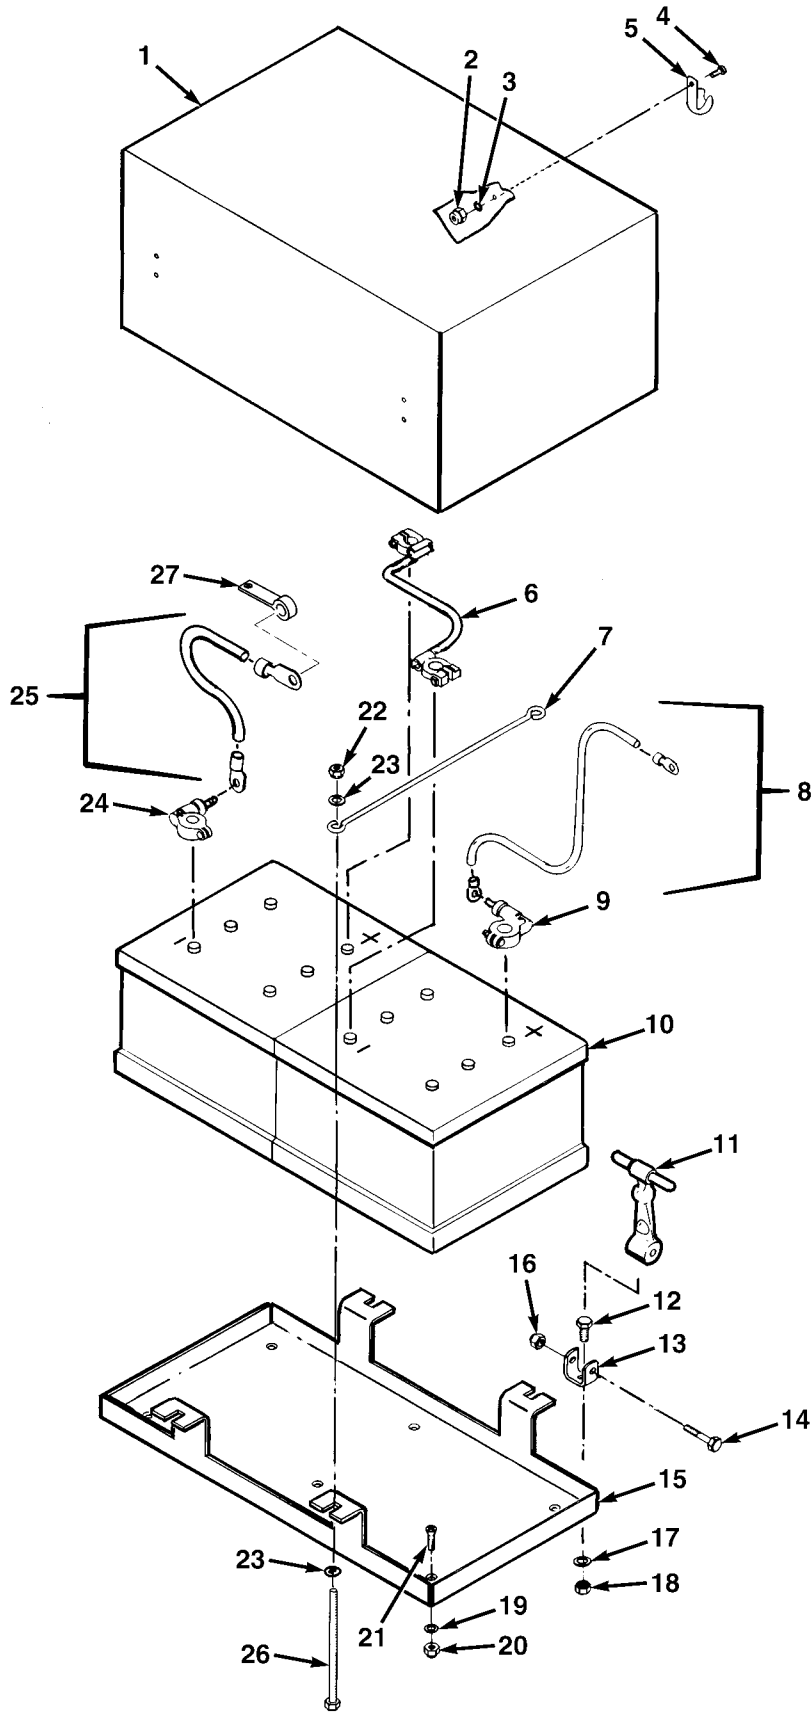

END OF FIGURE

FIG.427 ARCTIC BATTERY INSTALLATION

SECTION II			TM 9-2320-279-24P, C02		
(1)	(2)	(3)	(4)	(5)	(6)
ITEM	SMR		PART		
NO	CODE	CAGEC	NUMBER	DESCRIPTION AND USABLE ON CODES(UOC)	QTY
GROUP 3303 WINTERIZATION KITS FIG.427 ARCTIC BATTERY INSTALLATION					
1	PFOZZ	45152	1497390W	COVER,BATTERY BOX	1
2	PAOZZ	72962	SN-104-NM-22	NUT,SELF-LOCKING,HE	6
3	PAOZZ	88044	AN970-3	WASHER,FLAT	6
4	PAOZZ	96906	MS35206-263	SCREW,MACHINE	6
5	PAOZZ	74687	028-561	HOOK,SUPPORT	3
6	PAOZZ	45152	1383550	CABLE	1
7	PFOZZ	45152	1372010	RETAINER,BATTERY	2
8	MOOOO	45152	35633AX60U	CABLE,60 INCH MAKE FROM WIRE, P/N	1
				1262HX	
9	PFOZZ	96906	MS75004-1	.TERMINAL,LUG	2
10	PAOFA	04055	6TLFP	BATTERY,STORAGE	2
11	XDOZZ	64386	67D794	LATCH,HOOD,VEHICULA	3
12	PAOZZ	45152	1367HX1	SCREW,CAP,HEXAGON H	2
13	PAOZZ	64386	277-A-80-1	STRAP,RETAINING	3
14	PAOZZ	45152	1849HX1	BOLT,MACHINE	3
15	PFOZZ	45152	1372000	TRAY,BATTERY	1
16	PAOZZ	45152	114357A	NUT,SELF-LOCKING,HE	3
17	PAOZZ	45152	354AX	WASHER,LOCK	2
18	PAOZZ	45152	369AX1	NUT,PLAIN,HEXAGON	2
19	PAOZZ	96906	MS27183-10	WASHER,FLAT	6
20	PAOZZ	72962	21NE-040	NUT,SELF-LOCKING,HE	6
21	PAOZZ	45152	59027AX	SCREW,MACHINE	6
22	PAOZZ	72962	21NE-066	NUT,SELF-LOCKING,HE	4
23	PAOZZ	96906	MS27183-14	WASHER,FLAT	8
24	PFOZA	96906	MS75004-2	TERMINAL,LUG	2
25	MOOOO	45152	61340AX48U	CABLE,48 INCH MAKE FROM WIRE, P/N	1
				1262HX	
26	PAOZZ	45152	110995A	SCREW,CAP,HEXAGON H	4
* 27	PAOZZ	84971	TA720S24	CLAMP,LOOP	1