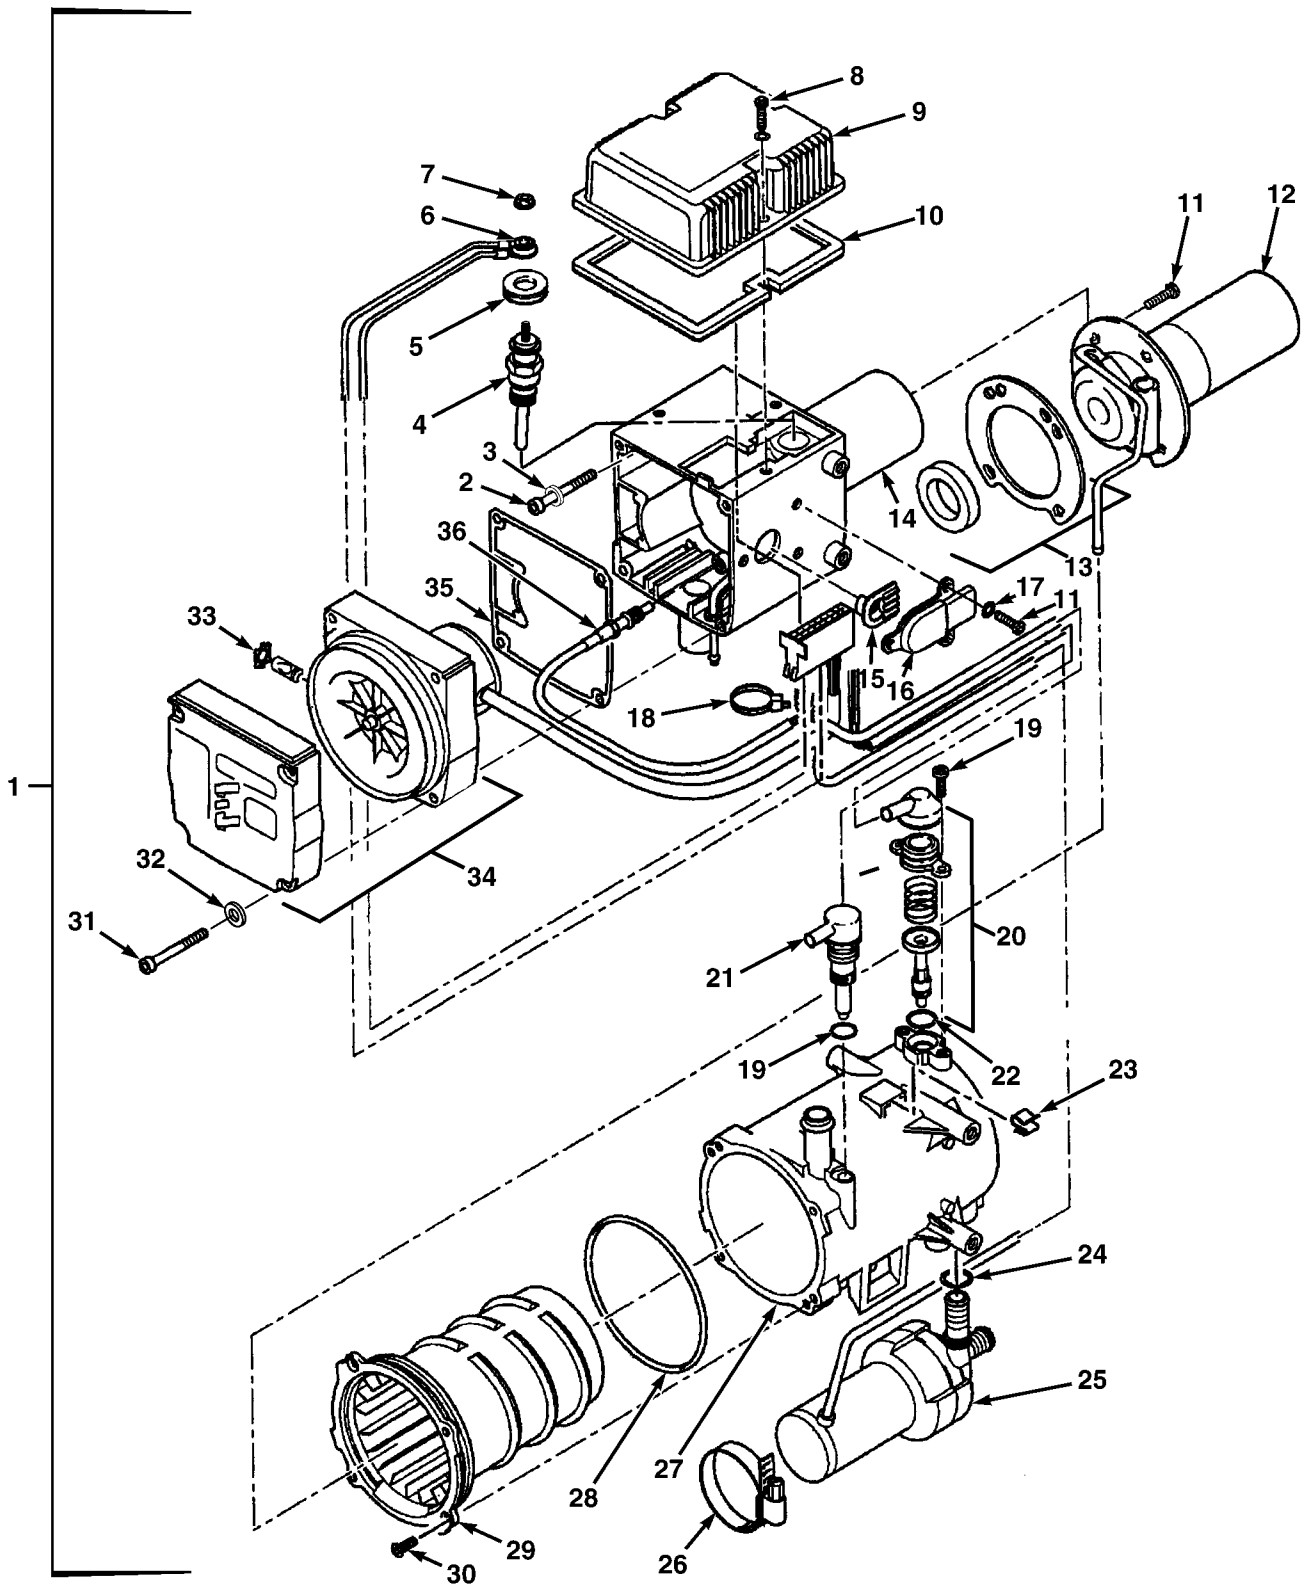

FIG.431A ARCTIC KIT WATER PUMP

SECTION II			TM 9-2320-279-24P, C03		(6)
(1)	(2)	(3)	(4)	(5)	(6)
ITEM	SMR		PART		
NO	CODE	CAGEC	NUMBER	DESCRIPTION AND USABLE ON CODES(UOC)	QTY
GROUP 3303 WINTERIZATION KITS					
FIG.431A ARCTIC KIT WATER PUMP					
* 1	PAOOO	1J955	25-2227-05	HEATER,ENG. ARCTIC	1
* 2	PAOZZ	1J955	10061317	.SCREW	4
* 3	PAOZZ	1J955	17122118	.WASHER	4
* 4	PAOZZ	1J955	251997990101	.PIN,GLOW	1
* 5	PAOZZ	1J955	252044010012	.SEAL	1
* 6	PAOZZ	1J955	252044010400	.CABLE,GLOW PLUG	1
* 7	PAOZZ	1J955	252044010400-1	..NUT	1
* 8	PAOZZ	1J955	10361115	.BOLT,FILLISTER	2
* 9	PAOZZ	1J955	2252044995007	.CONTROL UNIT	1
* 10	PAOZZ	1J955	251816011300	.SEAL	1
* 11	PAOZZ	1J955	10910020	.SCREW,TAPTITE	4
* 12	PAOZZ	D8435	251816110100	.TUBE,FLAME	1
* 13	PAOZZ	1J955	251816991107	.SEAL	1
* 14	PAOZZ	1J955	252044110000	.BURNER ASSEMBLY	1
* 15	PAOZZ	1J955	251816010012	.SLEEVE	1
* 16	PAOZZ	1J955	252044010011	.COVER	1
* 17	PAOZZ	1J955	17122101	.WASHER,SPRING	1
* 18	PAOZZ	1J955	20931080	.TIE,TWIST	1
* 19	PAOZZ	1J955	10900042	.SCREW,TAPTITE	1
* 20	PAOZZ	1J955	251997994100	.SENSOR,OVERHEAT	1
* 21	PAOZZ	1J955	251816990111	.SENSOR,TEMPERATURE	1
* 22	PAOZZ	1J955	32075111	.O-RING	2
* 23	PAOZZ	1J955	15622021	.CLIP	1
* 24	PAOZZ	1J955	32075110	.O-RING	1
* 25	PAOZZ	1J955	251816250100	.WATER PUMP	1
* 26	PAOZZ	1J955	102065050070	.CLAMP	1
* 27	PAOZZ	1J955	251997010002	.CASING,OUTER	1
* 28	PAOZZ	1J955	32075109	.O-RING	1
* 29	PAOZZ	1J955	251816060001	.HEAT EXCHANGER	1
* 30	PAOZZ	1J955	10910023	.SCREW,TAPTITE	4
* 31	PAOZZ	1J955	10061317	.SCREW	4
* 32	PAOZZ	1J955	17122118	.WASHER	4
* 33	PAOZZ	1J955	17119254	.NUT,HEX	1
* 34	PAOZZ	1J955	251816991500	.BLOWER,COMBUSTION	1
* 35	PAOZZ	1J955	251816010004	.SEAL	1
* 36	PAOZZ	1J955	251816010300	.SENSOR,FLAME	1

END OF FIGURE