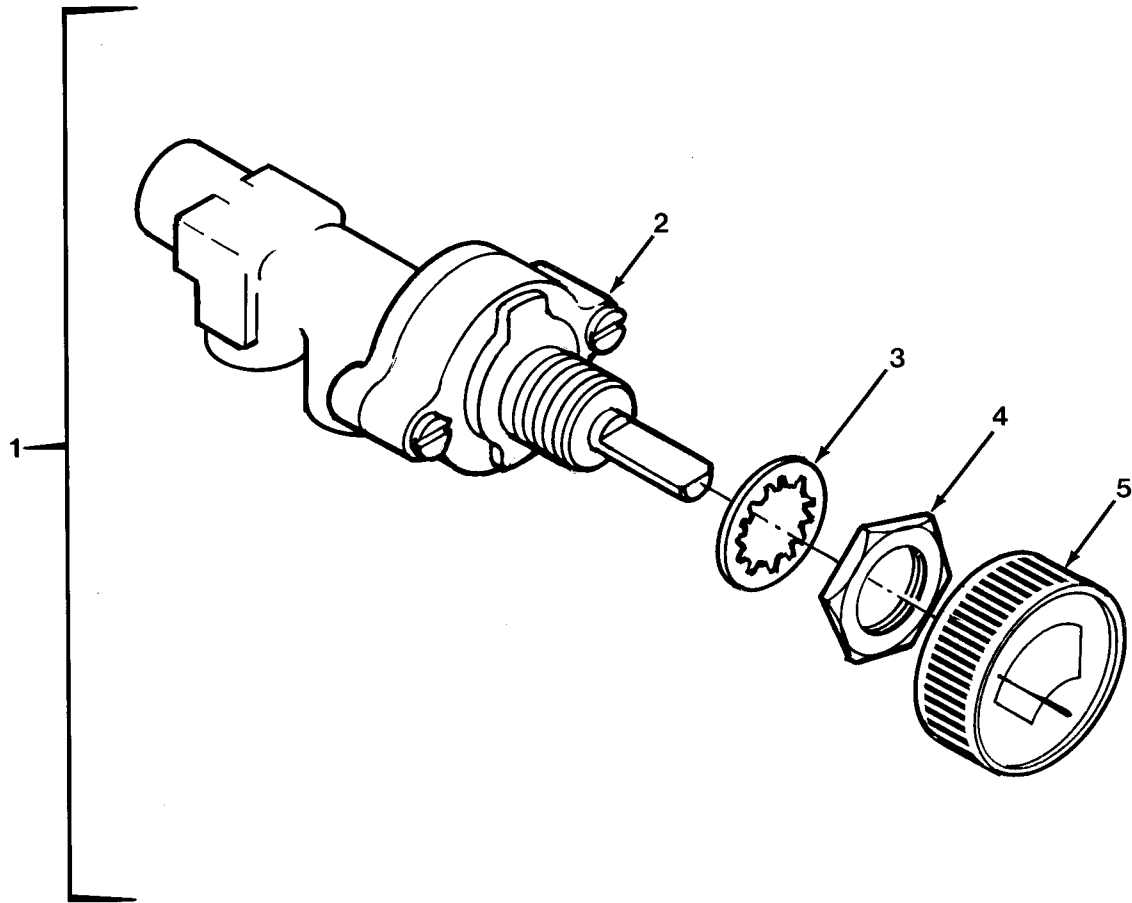

FIG.388 WIPER CONTROL VALVE, PNEUMATIC