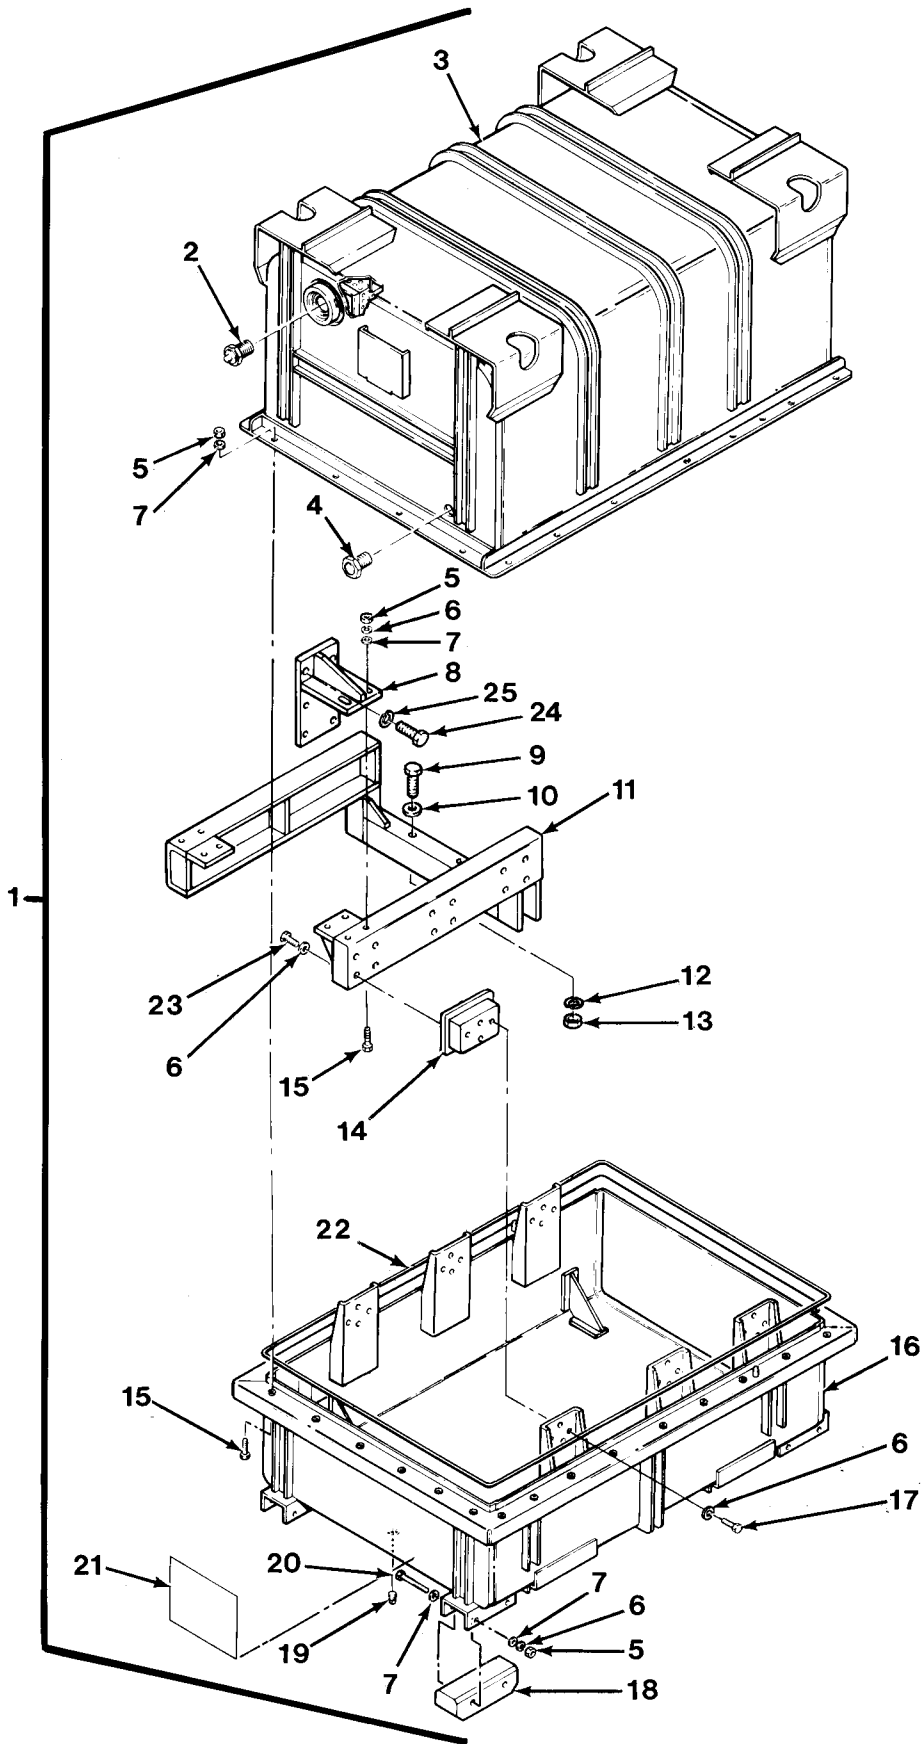

FIG.421 ENGINE SHIPPING CONTAINER

SECTION II

TM 9-2320-279-24P

(1) ITEM NO	(2) SMR CODE	(3) CAGEC CAGEC	(4) PART NUMBER	(5) DESCRIPTION AND USABLE ON CODES(UOC)	(6) QTY
GROUP 33 SPECIAL PURPOSE KITS GROUP 3301 REUSABLE SHIPPING CONTAINERS FIG.421 ENGINE SHIPPING CONTAINER					
1	PAFFF	13231	M-1477	SHIPPING AND STORAG	1
2	PAFZZ	08992	TA330-10-10-R	.VALVE,BREATHER	1
3	PFFZZ	13231	M-1477-1	.COVER,ACCESS	1
4	PAFZZ	19207	10906697	.INDICATOR,HUMIDITY	1
5	PAOZZ	96906	MS51967-14	.NUT,PLAIN,HEXAGON	46
6	PAFZZ	96906	MS35338-48	.WASHER,LOCK	64
7	PAFZZ	96906	MS27183-18	.WASHER,FLAT	54
8	PFFZZ	13231	M-1477-4	.SUPPORT,SHIPPING AN	2
9	XAFZZ	80204	B1821BH050C200N	.SCREW,CAP,HEXAGON H	2
10	PAFZZ	96906	MS27183-18	.WASHER,FLAT	2
11	PFFZZ	13231	M-1477-3	.SUPPORT,SHIPPING AN	1
12	PAFZZ	96906	MS35338-48	.WASHER,LOCK	2
13	PAOZZ	96906	MS51967-14	.NUT,PLAIN,HEXAGON	2
14	PAFZZ	19207	11650221	.MOUNT,RESILIENT	6
15	PAFZZ	80204	B1821BH050C150N	.SCREW,CAP,HEXAGON H	38
16	PFFZZ	13231	M-1477-2	.SHIPPING AND STORAG	1
17	PAFZZ	96906	MS90726-109	.SCREW,CAP,HEXAGON H	24
18	PAFZZ	13231	M-1477-5	.SKID,SHIPPING AND S	4
19	PAFZZ	96906	MS20913-6S	.PLUG,PIPE	1
20	PAFZZ	80204	B1821BH050C500N	.SCREW,CAP,HEXAGON H	8
21	PAFZZ	13231	M-1477-6	.MARKER,IDENTIFICATI	1
22	PAFZZ	33873	M-1477-7	.GASKET	1
23	PAFZZ	96906	MS90727-108	.SCREW,CAP,HEXAGON H	24
24	PAFZZ	80204	B1821BH063C125N	.SCREW,CAP,HEXAGON H	12
25	PAFZZ	96906	MS35338-50	.WASHER,LOCK	12

END OF FIGURE