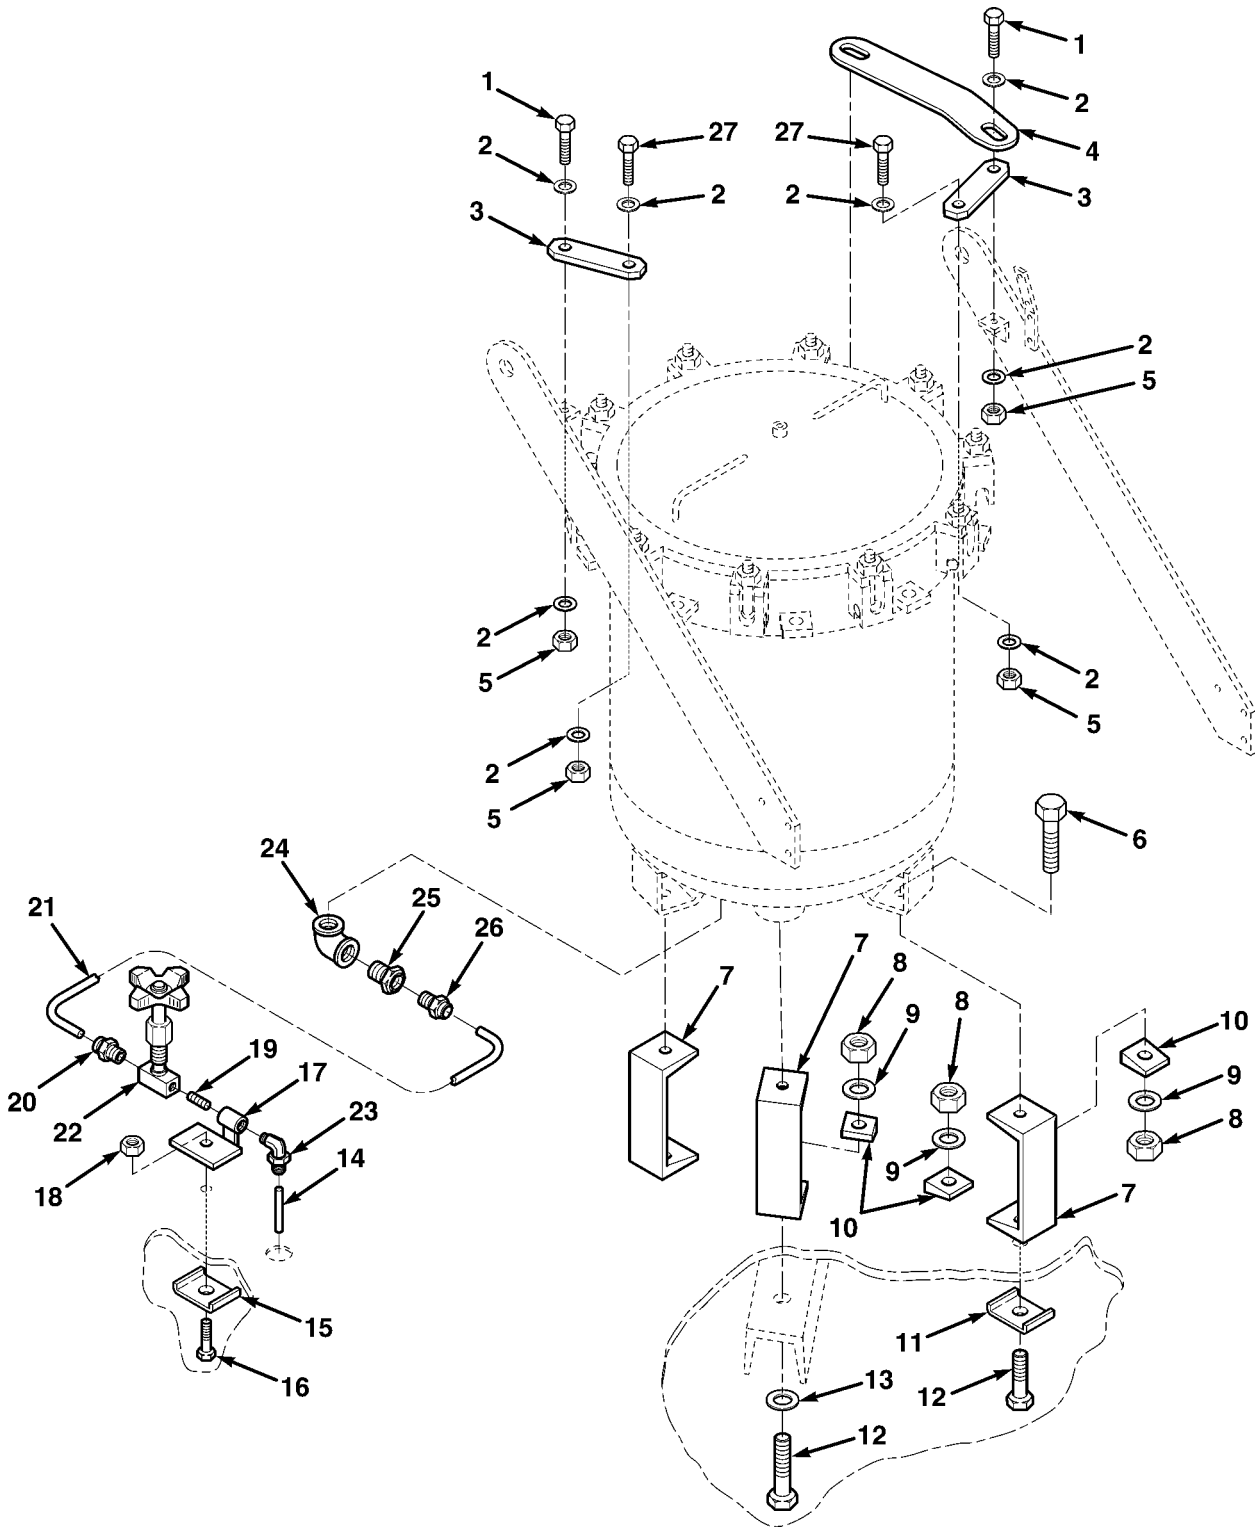

END OF FIGURE

FIG.437 FILTER-SEPARATOR INSTALLATION - M978

SECTION II

TM 9-2320-279-24P, C01

(1) ITEM NO	(2) SMR CODE	(3) CAGEC CAGEC	(4) PART NUMBER	(5) DESCRIPTION AND USABLE ON CODES(UOC)	(6) QTY
				GROUP 56 FILTERS, SEPARATORS, AND PURIFIERS GROUP 5600 FUEL, WATER AIR, FILTER/SEPARATION OR PURIFIER ASSEMBLY FIG.437 FILTER-SEPARATOR INSTALLATION - M978	
1	PAOZZ	80204	B1821BH063C175N	SCREW,CAP,HEXAGON H	2
				UOC:H02,H07	
*	2	PAOZZ	96906 MS27183-2	WASHER,FLAT	4
				UOC:H02,H07	
*	3	PAOZZ	45152 2249020	PLATE,MENDING	2
				UOC:H02,H07	
*	4	PAOZZ	45152 2247040	BRACKET,MOUNTING	1
				UOC:H02,H07	
*	5	PAOZZ	96906 MS51922-49	NUT,SELF-LOCKING,HE	2
				UOC:H02,H07	
*	6	XAOZZ	80204 B1821BH050C200N	SCREW,CAP,HEXAGON H	3
				UOC:H02,H07	
*	7	PFOZZ	17566 45B003	STAND,FILTER SEPARA	3
				UOC:H02,H07	
*	8	PAOZZ	96906 MS51922-33	NUT,SELF-LOCKING,HE	6
				UOC:H02,H07	
*	9	PAOZZ	96906 MS35338-48	WASHER,LOCK	6
				UOC:H02,H07	
*	10	PAOZZ	17566 45A115-P39	WASHER,BEVEL	6
				UOC:H02,H07	
*	11	PAOZZ	17566 45A110-P4	BRACKET,MOUNTING	2
				UOC:H02,H07	
*	12	PAOZZ	96906 MS51095-420	SCREW,CAP,HEXAGON H	3
				UOC:H02,H07	
*	13	PAOZZ	96906 MS27183-18	WASHER,FLAT	1
				UOC:H02,H07	
*	14	MOOZZ	17566 45A230-P5	TUBE,METALLIC MAKE FROM HOSE, P/N	1
				2575-4	
				UOC:H02,H07	
*	15	PAOZZ	17566 45A110-P1	PLATE,MENDING	1
				UOC:H02,H07	
*	16	PAOZZ	80204 B1821BH038C200N	SCREW,CAP,HEXAGON H	1
				UOC:H02,H07	
*	17	PAOZZ	17566 45A230-P7	COUPLING,PIPE	1
				UOC:H02,H07	
*	18	PAOZZ	96906 MS51922-17	NUT,SELF-LOCKING,HE	1
				UOC:H02,H07	
*	19	PAOZZ	96906 MS51846-1	NIPPLE,PIPE	1
				UOC:H02,H07	
*	20	PAOZZ	17566 45A216-P2	REDUCER,PIPE	1
				UOC:H02,H07	