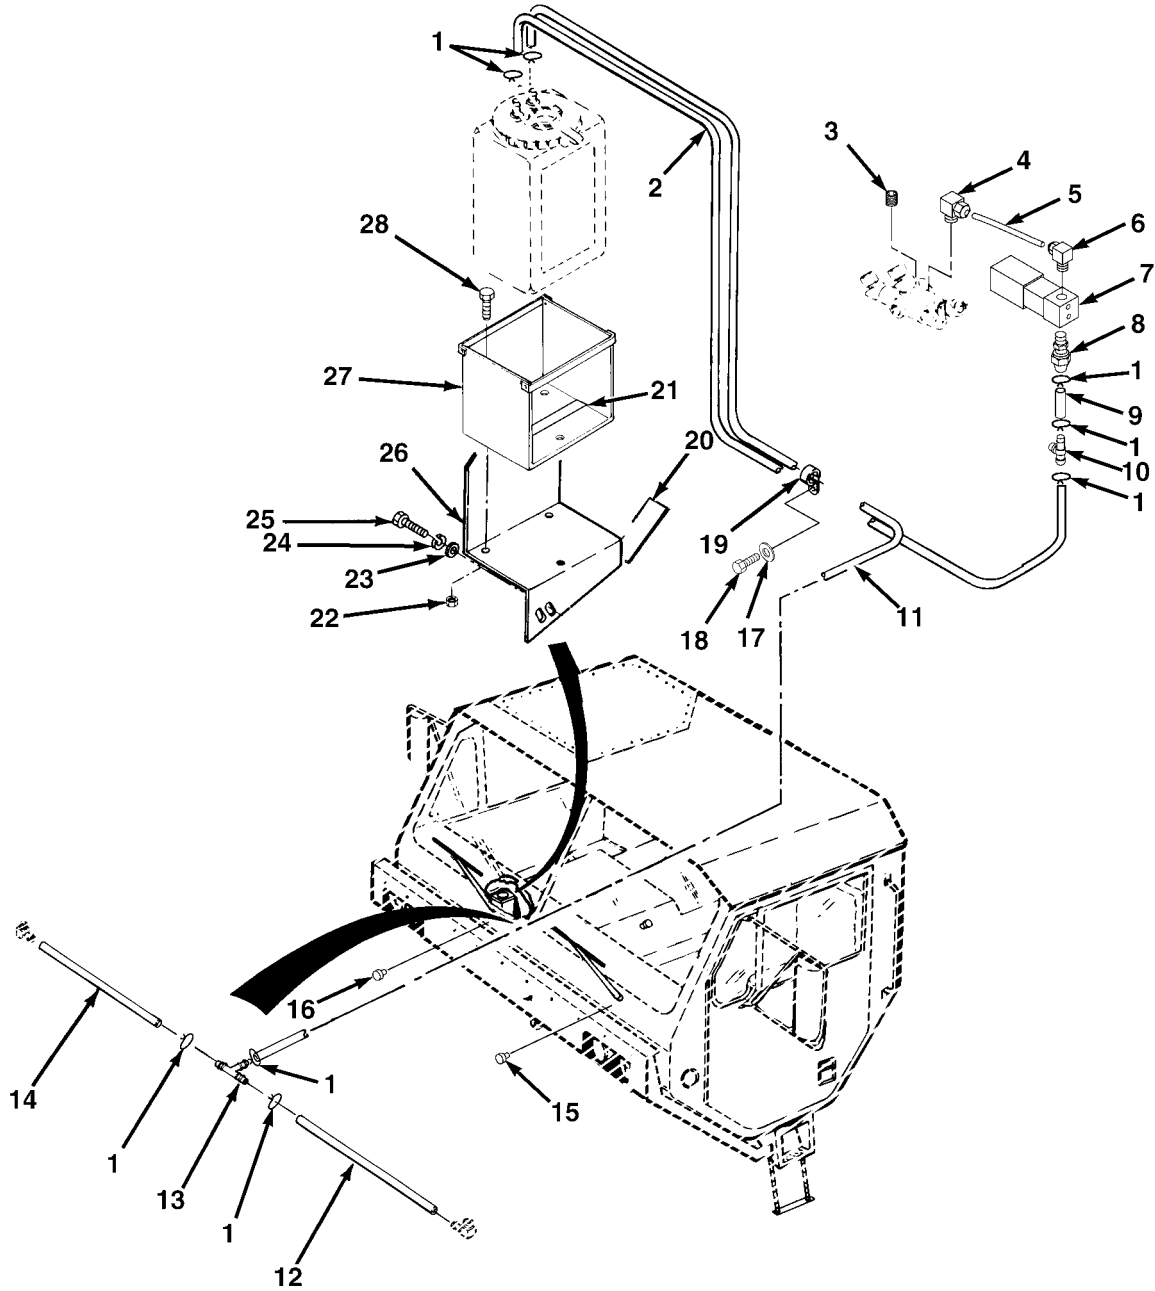

END OF FIGURE

FIG.389A WINDSHIELD WASHER INSTALLATION, ELECTRIC

SECTION II

TM 9-2320-279-24P, C03

(1) ITEM NO	(2) SMR CODE	(3) CAGEC CAGEC	(4) PART NUMBER	(5) DESCRIPTION AND USABLE ON CODES(UOC)	(6) QTY
GROUP 2202 ACCESSORY ITEMS FIG.389A WINDSHIELD WASHER INSTALLATION, ELECTRIC					
1	PAOZZ	07382	HC-6ST-ZD	CLAMP,HOSE	8
2	MOOZZ	45152	40AW168-8	HOSE,NON-METALLIC MAKE FROM TUBING ... P/N 846-50	1
3	PAOZZ	45152	111500A	PLUG,PIPE	1
4	PAOZZ	45152	11763FX	ELBOW,PIPE TO TUBE	1
5	PAOZZ	45152	3437713	TUBING,NY 1/4 BLK 32.0	1
6	PAOZZ	93061	269NTA-4-2	ELBOW,PIPE TO TUBE	1
7	PAOZZ	91510	K0222GAXR-DB	VALVE,SOLENOID	1
8	PAOZZ	45152	2185760	ADAPTOR	1
9	MOOZZ	45152	40AW168-2	HOSE,NON-METALLIC MAKE FROM TUBING ... P/N 846-50	1
10	PAOZZ	45152	2177500	VALVE,REGULATING,SYSTEM PRESSURE	1
11	MOOZZ	45152	40AW168-48	HOSE,NON-METALLIC MAKE FROM TUBING ... P/N 846-50	1
12	MOOZZ	45152	40AW168-25	HOSE,NON-METALLIC MAKE FROM TUBING ... P/N 846-50	1
13	PAOZZ	27901	62063	TEE,HOSE	1
14	MOOZZ	45152	40AW168-28	HOSE,NON-METALLIC MAKE FROM TUBING ... P/N 846-50	1
15	PAOZZ	28520	DP-312	BUTTON,PLUG	4
16	PAOZZ	28520	DP-625	BUTTON,PLUG	1
17	PAOZZ	96906	MS27183-10	WASHER,FLAT	1
18	PAOZZ	45152	1337630	SCREW,CAP,HEX	1
19	PAOZZ	96906	MS21333-125	CLAMP,LOOP	1
20	MOOZZ	45152	27022AX-5	GASKET,STRIP MAKE FROM RUBBER	1
				P/N NE-71A	
21	MOOZZ	45152	EE100969-8	PLASTIC STRIP MAKE FROM PLASTIC	1
				STRIP P/N EE100696	
22	PAOZZ	72962	21NE-040	NUT,SELF-LOCKING,HE	3
23	PAOZZ	45152	1804HX	WASHER,FLAT	2
24	PAOZZ	45152	354AX	WASHER,LOCK	2
25	PAOZZ	45152	1367HX1	SCREW,CAP	2
26	PAOZZ	45152	1727900W	BRACKET,DOUBLE ANGLE	1
27	PAOZZ	82484	GW-85	BRACKET,MOUNTING	1
28	PAOZZ	45152	1841HX1	SCREW,CAP,HEX	3