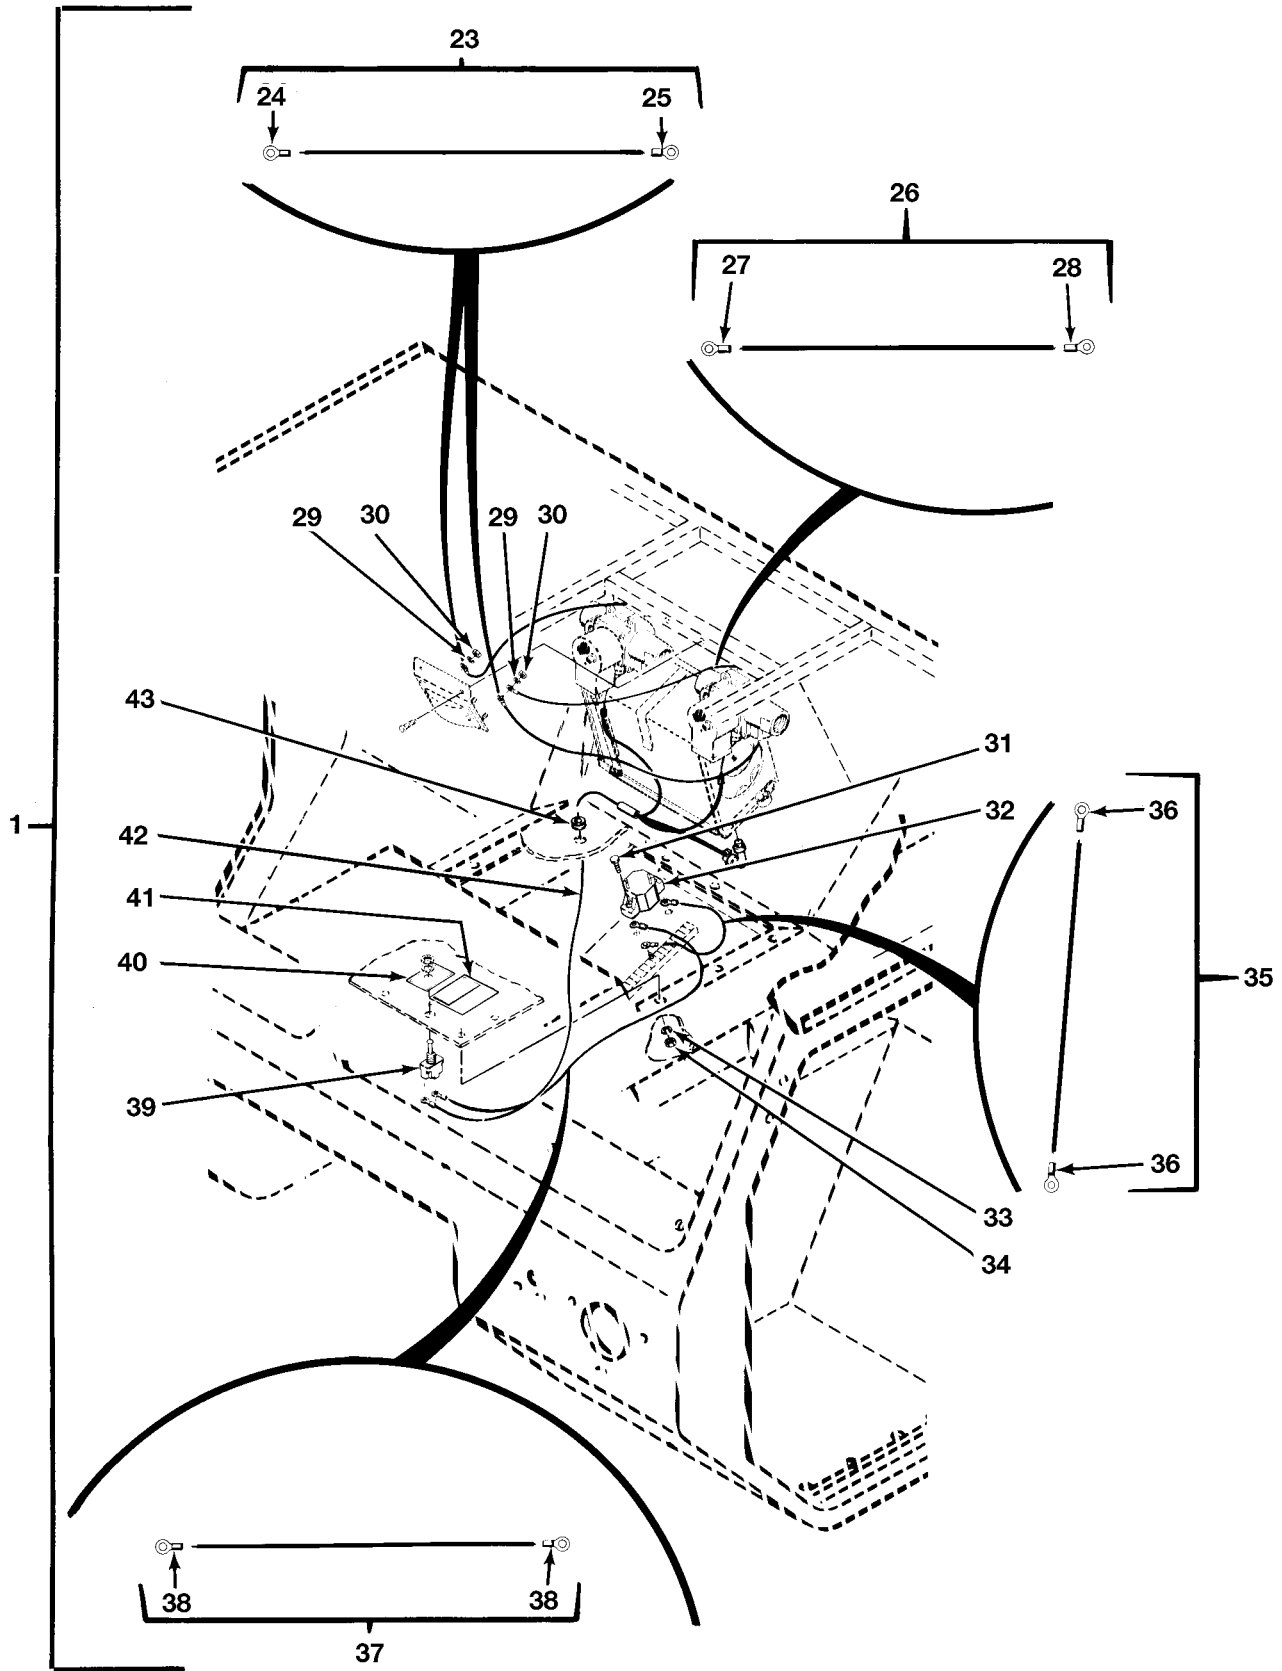

FIG.471 GAS PARTICULATE FILTER UNIT INSTALLATION (SHEET 2 OF 3)

FIG.471 GAS PARTICULATE FILTER UNIT INSTALLATION (SHEET 3 OF 3)

SECTION II

TM 9-2320-279-24P

(1) ITEM NO	(2) SMR CODE	(3) CAGEC CAGEC	(4) PART NUMBER	(5) DESCRIPTION AND USABLE ON CODES(UOC)	(6) QTY
GROUP 91 CHEMICAL, BIOLOGICAL, AND RADIOLOGICAL (CBR) EQUIPMENT					
GROUP 9111 GAS PARTICULATE FILTER UNITS					
FIG.471 GAS PARTICULATE FILTER UNIT INSTALLATION					
1	PAOOO	45152	3SK663	GAS PARTICULATE KIT FILTER KIT	1
2	PAOZZ	81361	C5-19-916-2	.HOSE,AIR DUCT	1
3	PAOZZ	96906	MS35842-11	.CLAMP,HOSE	8
4	PAOZZ	81361	C5-19-1900-2	.COUPLING HALF,QUICK	4
5	PAOZZ	96906	MS16624-4087	.RING,RETAINING	2
6	PAOZZ	96906	MS51967-2	.NUT,PLAIN,HEXAGON	3
7	PAOZZ	96906	MS35338-44	.WASHER,LOCK	3
8	PAOZZ	81361	B5-19-1829	.CONNECTOR,ORIFICE A	2
9	PAOZZ	81361	B5-19-1831	.BRACKET,ANGLE	2
10	PFOZZ	45152	1371970	.PLATE,MENDING	1
11	PAOZZ	96906	MS90725-6	.SCREW,CAP,HEXAGON H	1
12	PAOOO	81361	D5-19-1782	.HEATER,AIR,ELECTRIC	2
13	PAOZZ	81361	B5-19-1676-2	.ADAPTER,STRAIGHT,PI	4
14	PAOZZ	81361	C5-19-916-3	.HOSE,AIR DUCT	1
15	PAOZZ	83014	H360-24-12	.CLAMP,LOOP	1
16	PAOZZ	81361	C5-19-916-1	.HOSE,AIR DUCT	1
17	PAOZZ	96906	MS21333-21	.CLAMP,LOOP	2
18	PAOZZ	96906	MS27183-10	.WASHER,FLAT	2
19	PAOZZ	96906	MS90725-3	.SCREW,CAP,HEXAGON H	2
20	PAOZZ	81361	C5-19-916-4	.HOSE,AIR DUCT	1
21	PAOZZ	84987	D5-19-1754	.DEP REPORTED STK-NO	1
22	PAOZA	81361	D5-19-1772	.PURIFIER,AIR	1
23	MOOOO	45152	3639FX8W	.WIRE,14GA 8 INCH LG MAKE FROM	2
WIRE, P/N 1244FX					
24	PAOZZ	96906	MS25036-108	..TERMINAL,LUG	2
25	XDOZZ	00779	55039-2	..TERMINAL,LUG	1
26	MOOOO	45152	3639FX4W	.WIRE,14 GA,4 INCH MAKE FROM WIRE, ...	1
P/N 1244FX					
27	PAOZZ	96906	MS25036-108	..TERMINAL,LUG	1
28	XDOZZ	00779	55039-2	..TERMINAL,LUG	1
29	PAOZZ	96906	MS45904-60	.WASHER,LOCK	2
30	PAOZZ	45152	1369HX1	.NUT,PLAIN,HEXAGON	2
31	PAOZZ	96906	MS35206-265	.SCREW,MACHINE	2
32	PAOZZ	45152	10021FX	.CIRCUIT BREAKER	1
33	PAOZZ	35510	2434	.WASHER,LOCK	2
34	PAOZZ	45152	1817HX	.NUT,PLAIN,HEXAGON	2
35	MOOOO	45152	3487FX12W	.WIRE ASSEMBLY MAKE FROM WIRE, P/N ...	1
1244FX					
36	PAOZZ	96906	MS25036-108	..TERMINAL,LUG	2
37	MOOOO	45152	3487FX16W	.WIRE ASSEMBLY MAKE FROM WIRE, P/N ...	1
1244FX					
38	PAOZZ	96906	MS25036-108	..TERMINAL,LUG	2
39	PAOZZ	96906	MS24658-22G	.SWITCH,PTO ENGAGE	1
40	PAOZZ	45152	1371360	.PLATE,INSTRUCTION	1
41	PAOZZ	19207	12296626	.DECAL	1