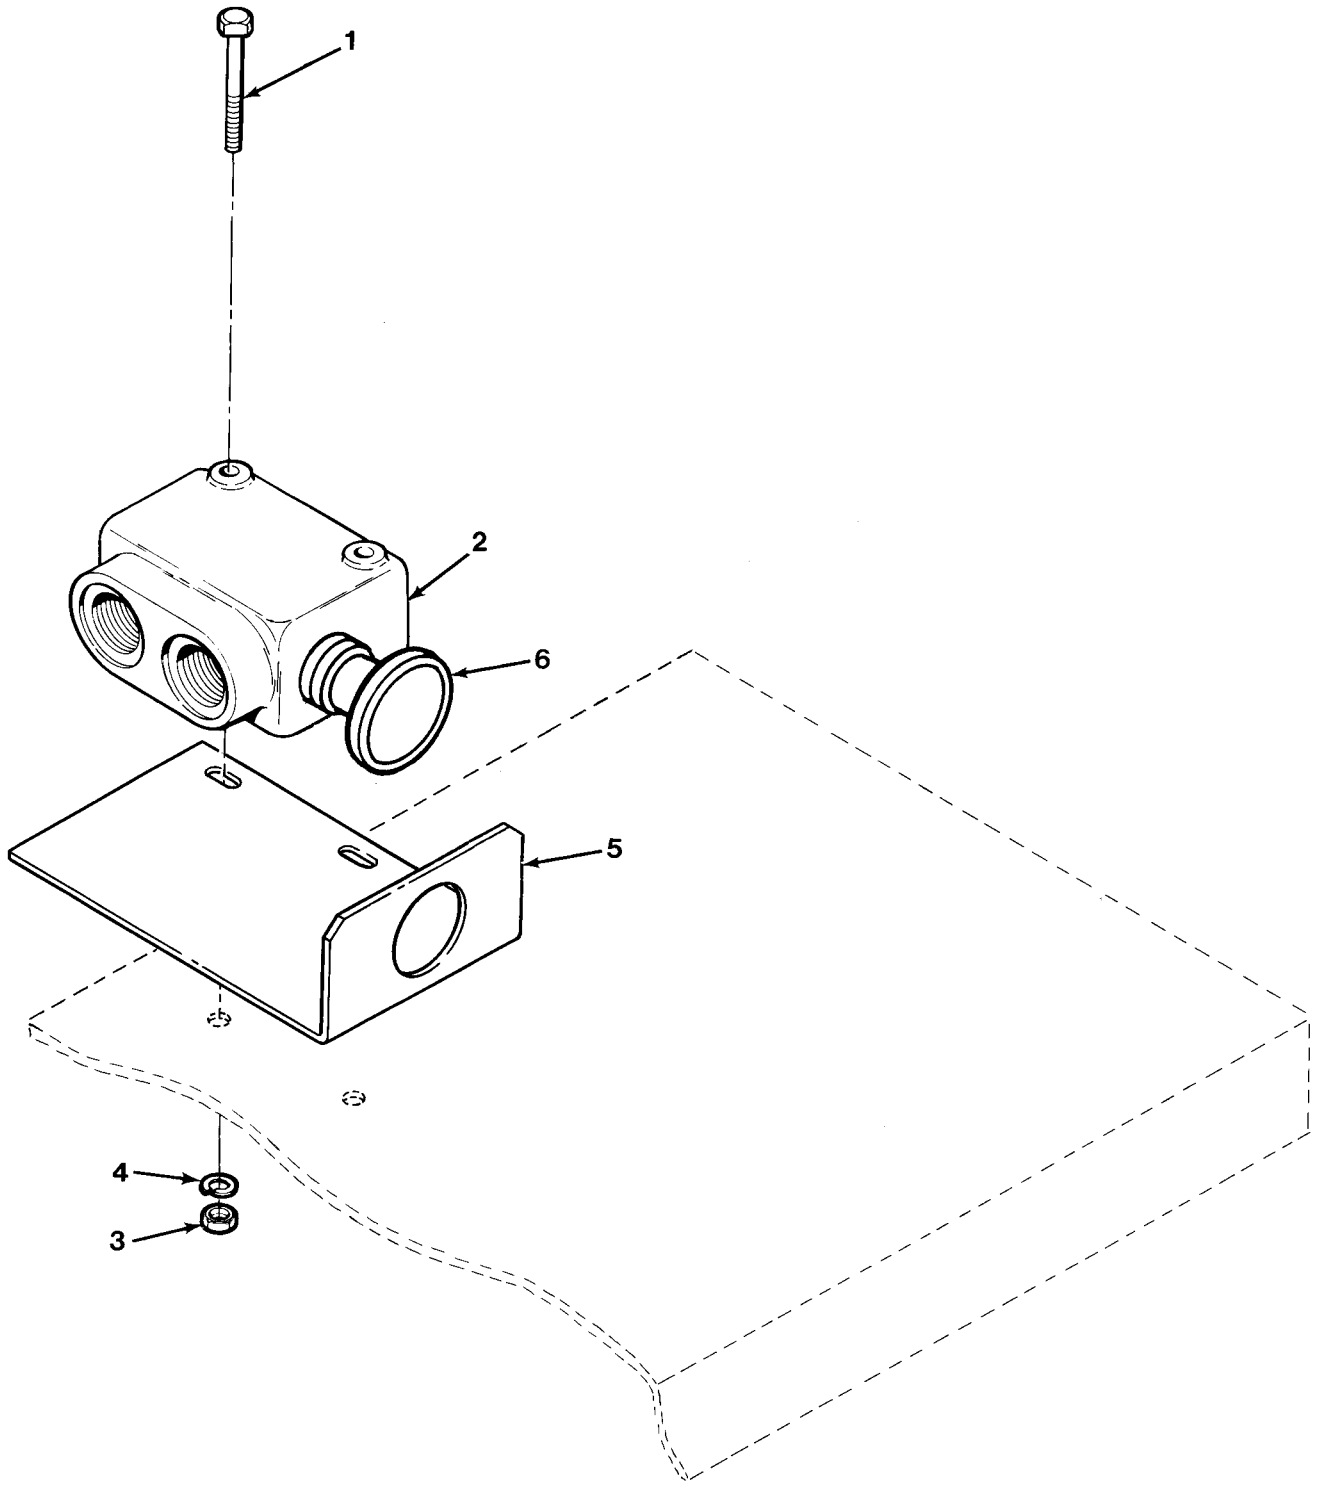

END OF FIGURE

FIG.407 SELF RECOVERY WINCH SELECTOR VALVE

SECTION II
 (1) (2) (3) (4) (5) (6)
 ITEM SMR CAGEC PART
 NO CODE CAGEC NUMBER DESCRIPTION AND USABLE ON CODES(UOC) QTY

GROUP 2402 MANIFOLD AND/OR CONTROL VALVES
 FIG.407 SELF RECOVERY WINCH SELECTOR VALVE