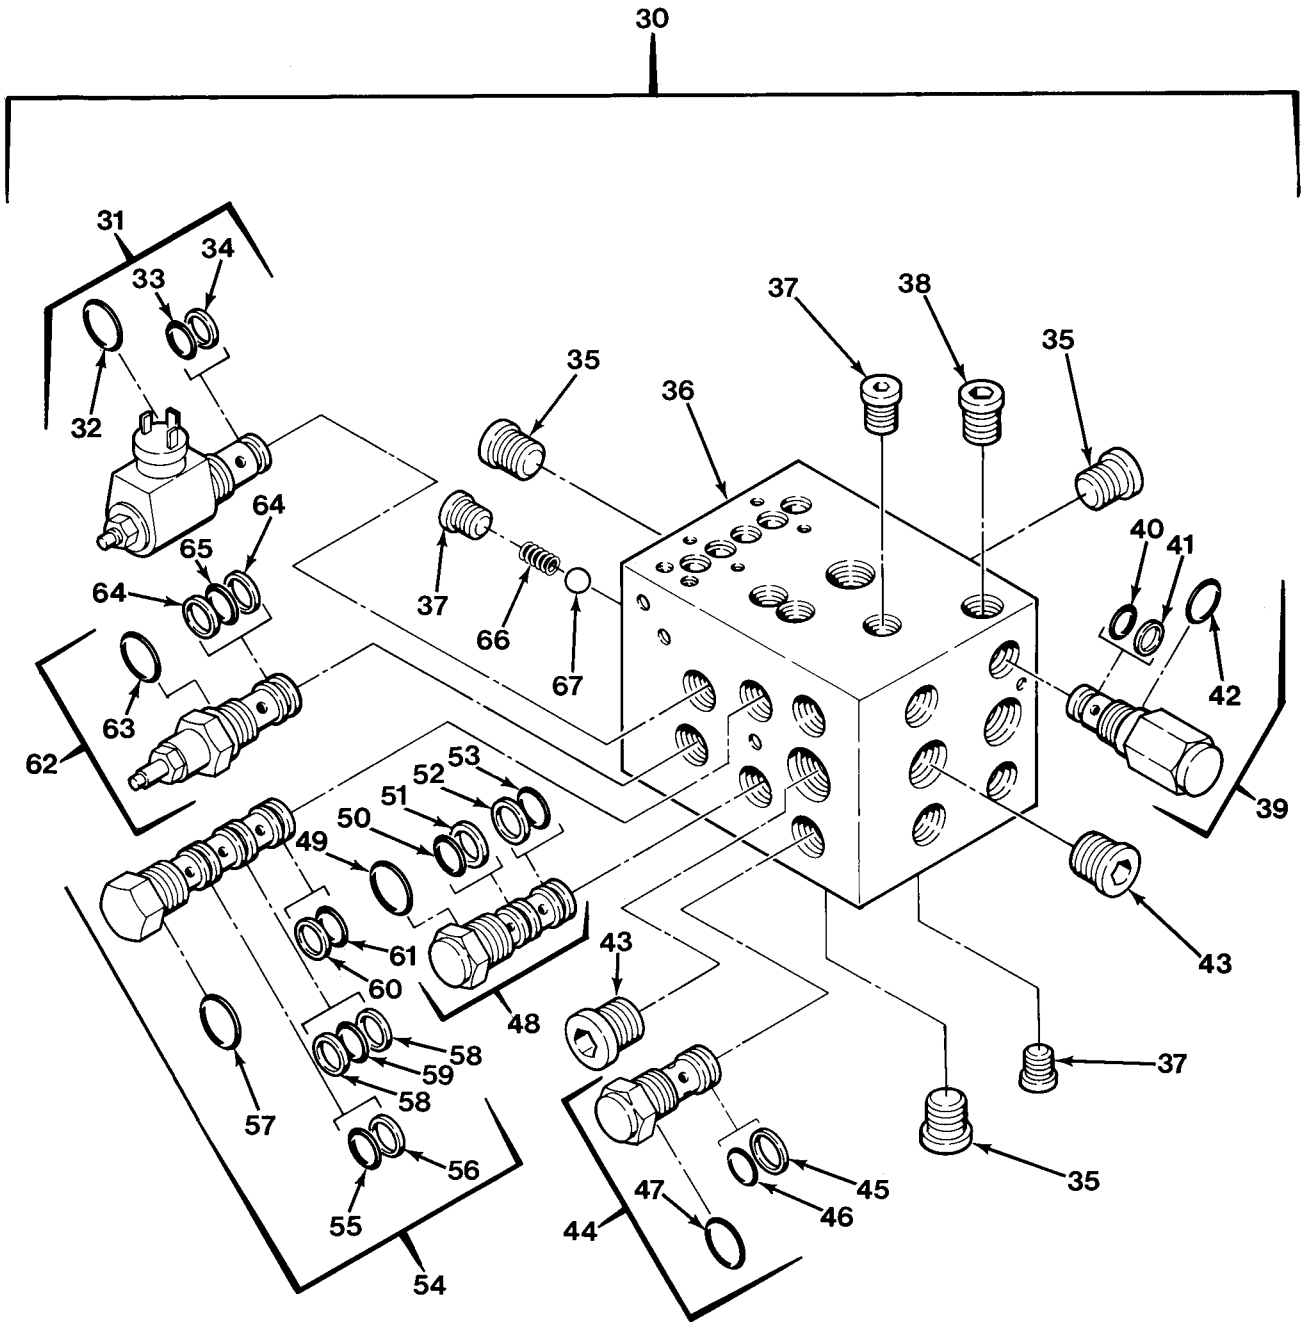

FIG.410 HEAVY DUTY WINCH MANIFOLD -M984A1 (SHEET 1 OF 3)