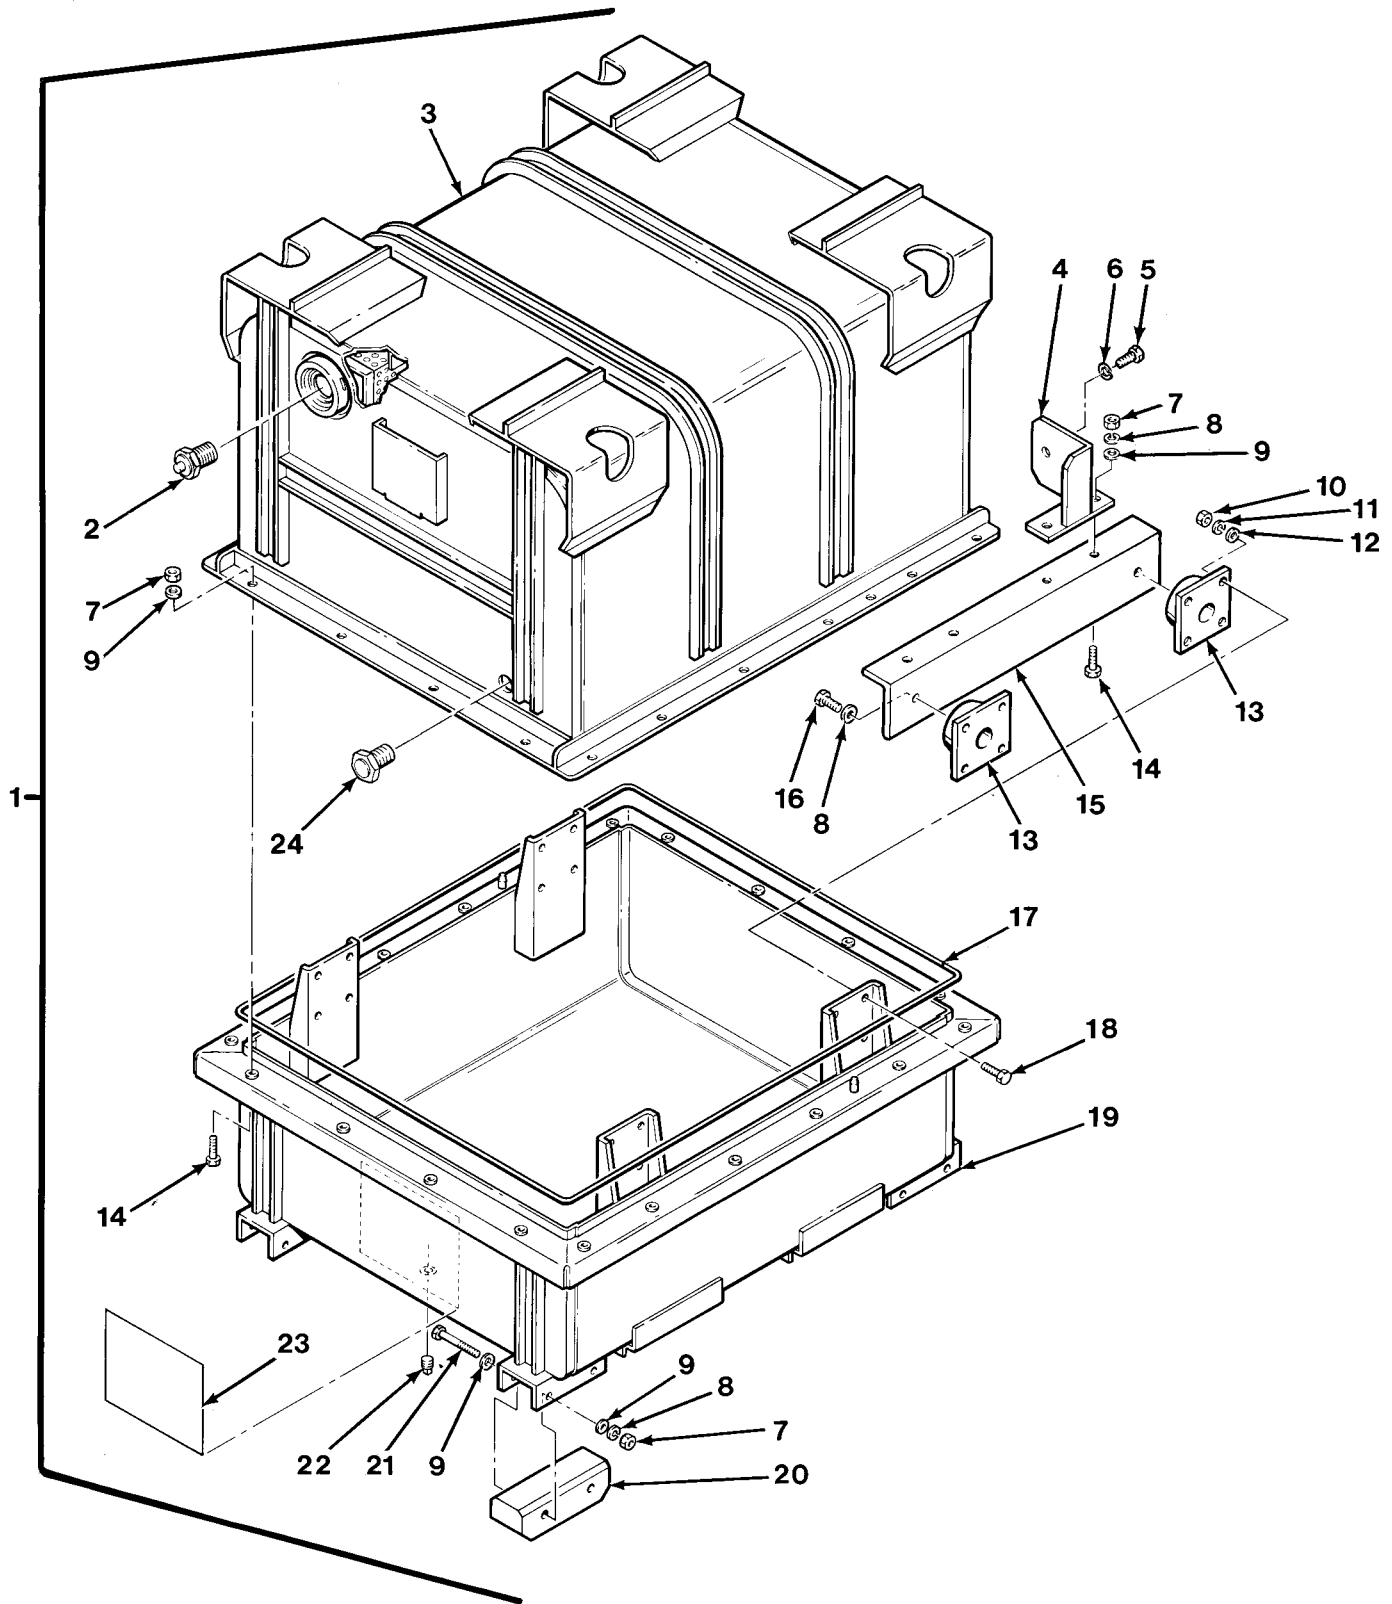

FIG.423 TRANSFER CASE SHIPPING CONTAINER

SECTION II			TM 9-2320-279-24P		
(1)	(2)	(3)	(4)	(5)	(6)
ITEM NO	SMR CODE	CAGEC	PART NUMBER	DESCRIPTION AND USABLE ON CODES(UOC)	QTY
GROUP 3301 REUSABLE SHIPPING CONTAINERS					
FIG.423 TRANSFER CASE SHIPPING CONTAINER					
1	PAFFF	33873	51178-2-001	SHIPPING AND STORAG	1
2	PAFZZ	08992	TA330-10-10-R	.VALVE,BREATHER	1
3	PAFZZ	33873	51178-2-003	.CONTAINER,UPPER SEC	1
4	PAFZZ	33873	51178-2-005	.SUPPORT,SHIPPING AN	4
5	PAFZZ	80204	B1821BH050C450N	.SCREW,CAP,HEXAGON H	8
6	PAFZZ	96906	MS35338-50	.WASHER,LOCK	8
7	PAOZZ	96906	MS51967-14	.NUT,PLAIN,HEXAGON	36
8	PAFZZ	96906	MS35338-48	.WASHER,LOCK	20
9	PAFZZ	96906	MS27183-18	.WASHER,FLAT	44
10	PAFZZ	96906	MS51967-5	.NUT,PLAIN,HEXAGON	16
11	PAFZZ	96906	MS35338-45	.WASHER,LOCK	16
12	PAFZZ	96906	MS27183-12	.WASHER,FLAT	16
13	PAFZZ	33873	51178-1-105	.SUPPORT,SHIPPING AN	4
14	PAFZZ	80204	B1821BH050C150N	.SCREW,CAP,HEXAGON H	28
15	PAFZZ	33873	51178-2-102	.SUPPORT,SHIPPING AN	2
16	PAFZZ	96906	MS90727-108	.SCREW,CAP,HEXAGON H	4
17	PAFZZ	33873	51178-2-100	.SEAL,NONMETALLIC RO	1
18	PAFZZ	96906	MS90725-34	.BOLT,MACHINE	16
19	PAFZZ	33873	51178-2-002	.CONTAINER,LOWER SEC	1
20	PAFZZ	33873	51178-1-101	.SKID,PLATFORM	4
21	PAFZZ	80204	B1821BH050C500N	.SCREW,CAP,HEXAGON H	8
22	PAFZZ	96906	MS20913-6S	.PLUG,PIPE	1
23	PAFZZ	33873	51178-2-101	.MARKER,IDENTIFICATI	1
24	PAFZZ	19207	10906697	.INDICATOR,HUMIDITY	1

END OF FIGURE