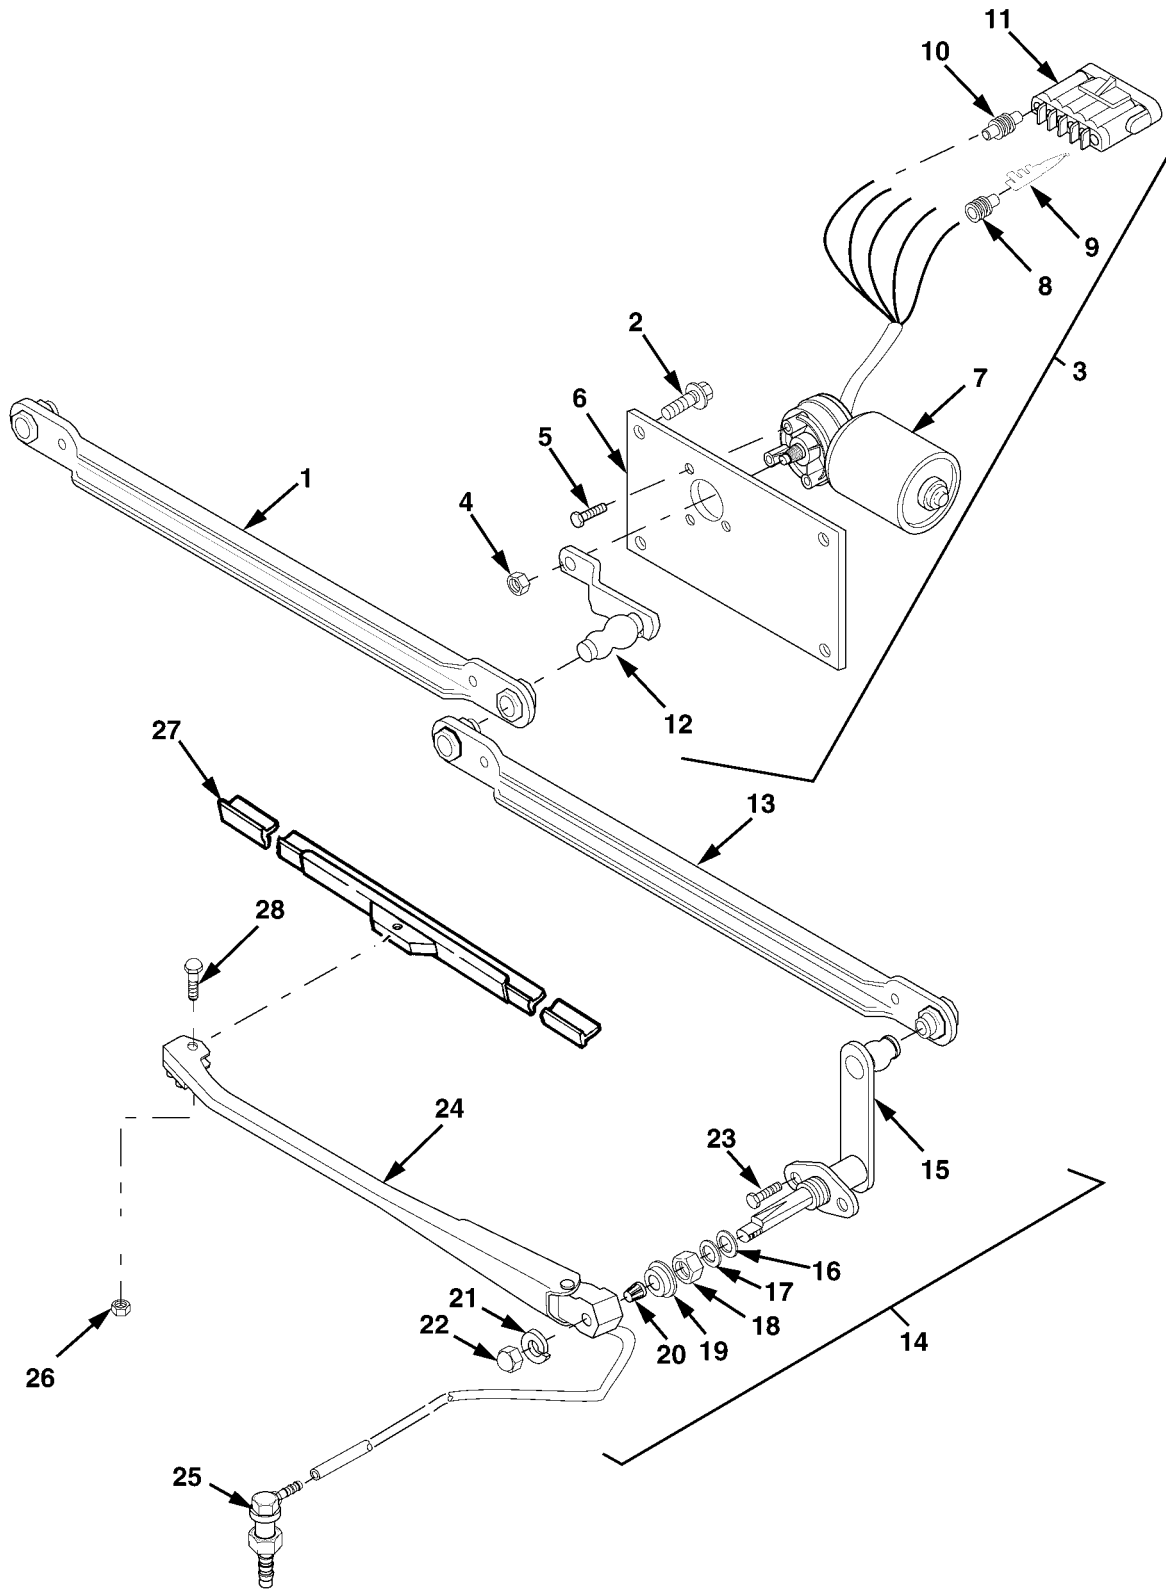

FIG.387A WINDSHIELD WIPER INSTALLATION, ELECTRIC