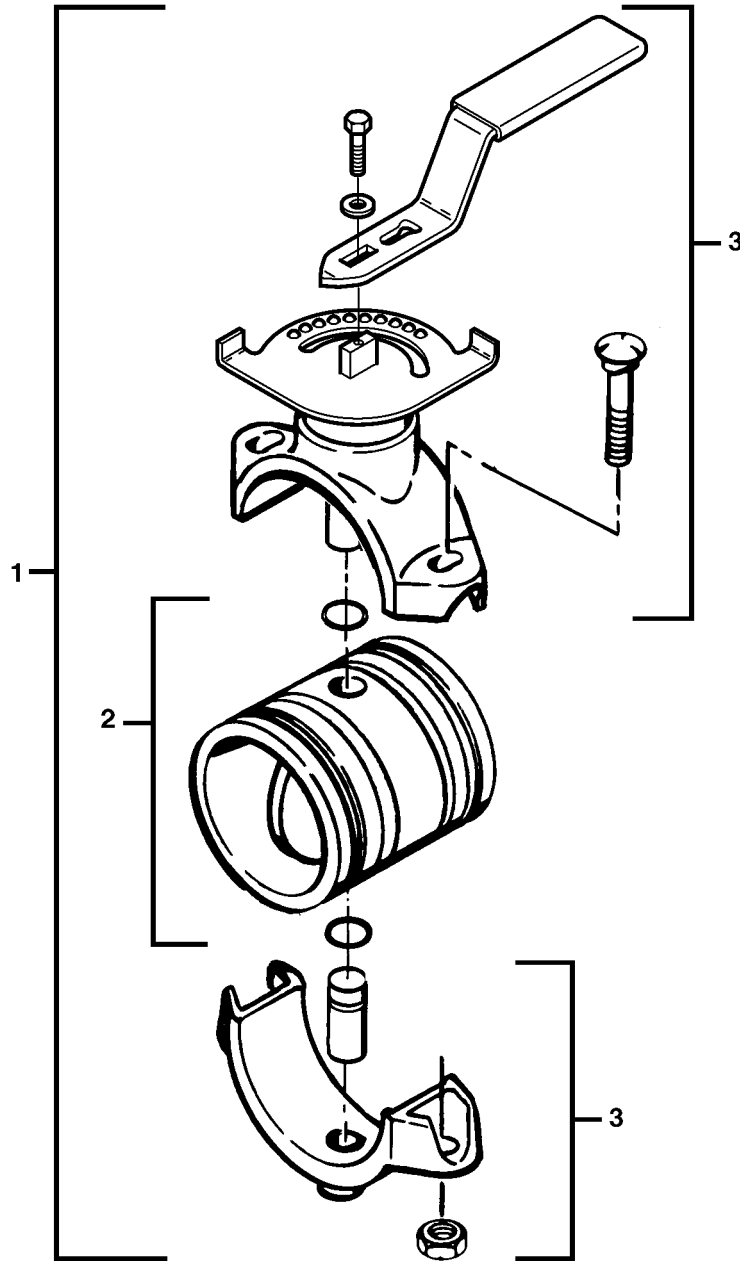

END OF FIGURE

FIG.465 V7/V8 REEL VALVE

SECTION II

TM 9-2320-279-24P

(1) ITEM NO	(2) SMR CODE	(3) CAGEC CAGEC	(4) PART NUMBER	(5) DESCRIPTION AND USABLE ON CODES(UOC)	(6) QTY
				GROUP 7203 VALVE, FITTINGS, LINES FIG.465 V7/V8 REEL VALVE	
* 1	PAOHH	79154	V020700XT1	VALVE,BUTTERFLY	2
				UOC:H02,H07	
* 2	PAOZZ	79154	K02070001D	.KIT,BODY	1
				UOC:H02,H07	
* 3	PAOZZ	79154	K02070002B	.KIT,UPPER HOUSING	1
				UOC:H02,H07	