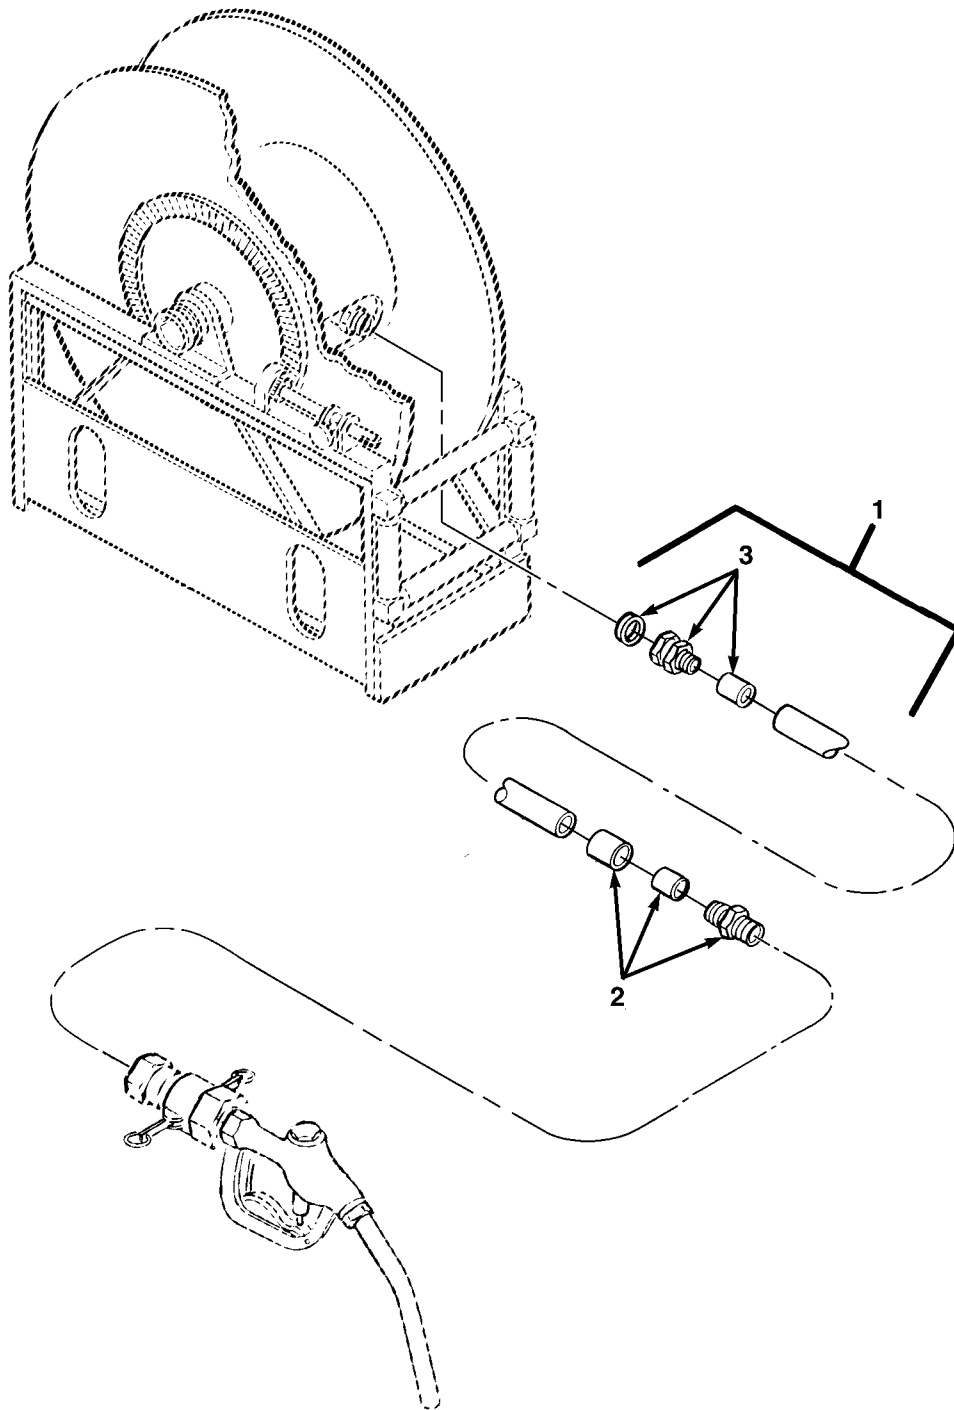

END OF FIGURE

FIG.396 FUEL TRANSFER HOSE - M978

SECTION II

TM 9-2320-279-24P

(1) ITEM NO	(2) SMR CODE	(3) CAGEC CAGEC	(4) PART NUMBER	(5) DESCRIPTION AND USABLE ON CODES(UOC)	(6) QTY
GROUP 2202 ACCESSORY ITEMS					
FIG.396 FUEL TRANSFER HOSE - M978					
1	PAOZZ	65948	C601-524R	HOSE,NOMETALLIC	2
				UOC:H02,H07	
2	PAOZZ	65948	3PC15MB	.FITTING,MALE 3 PC	1
				UOC:H02,H07	
3	PAOZZ	65948	3PC15FB	.FITTING,FEMALE 3 PC	1
				UOC:H02,H07	