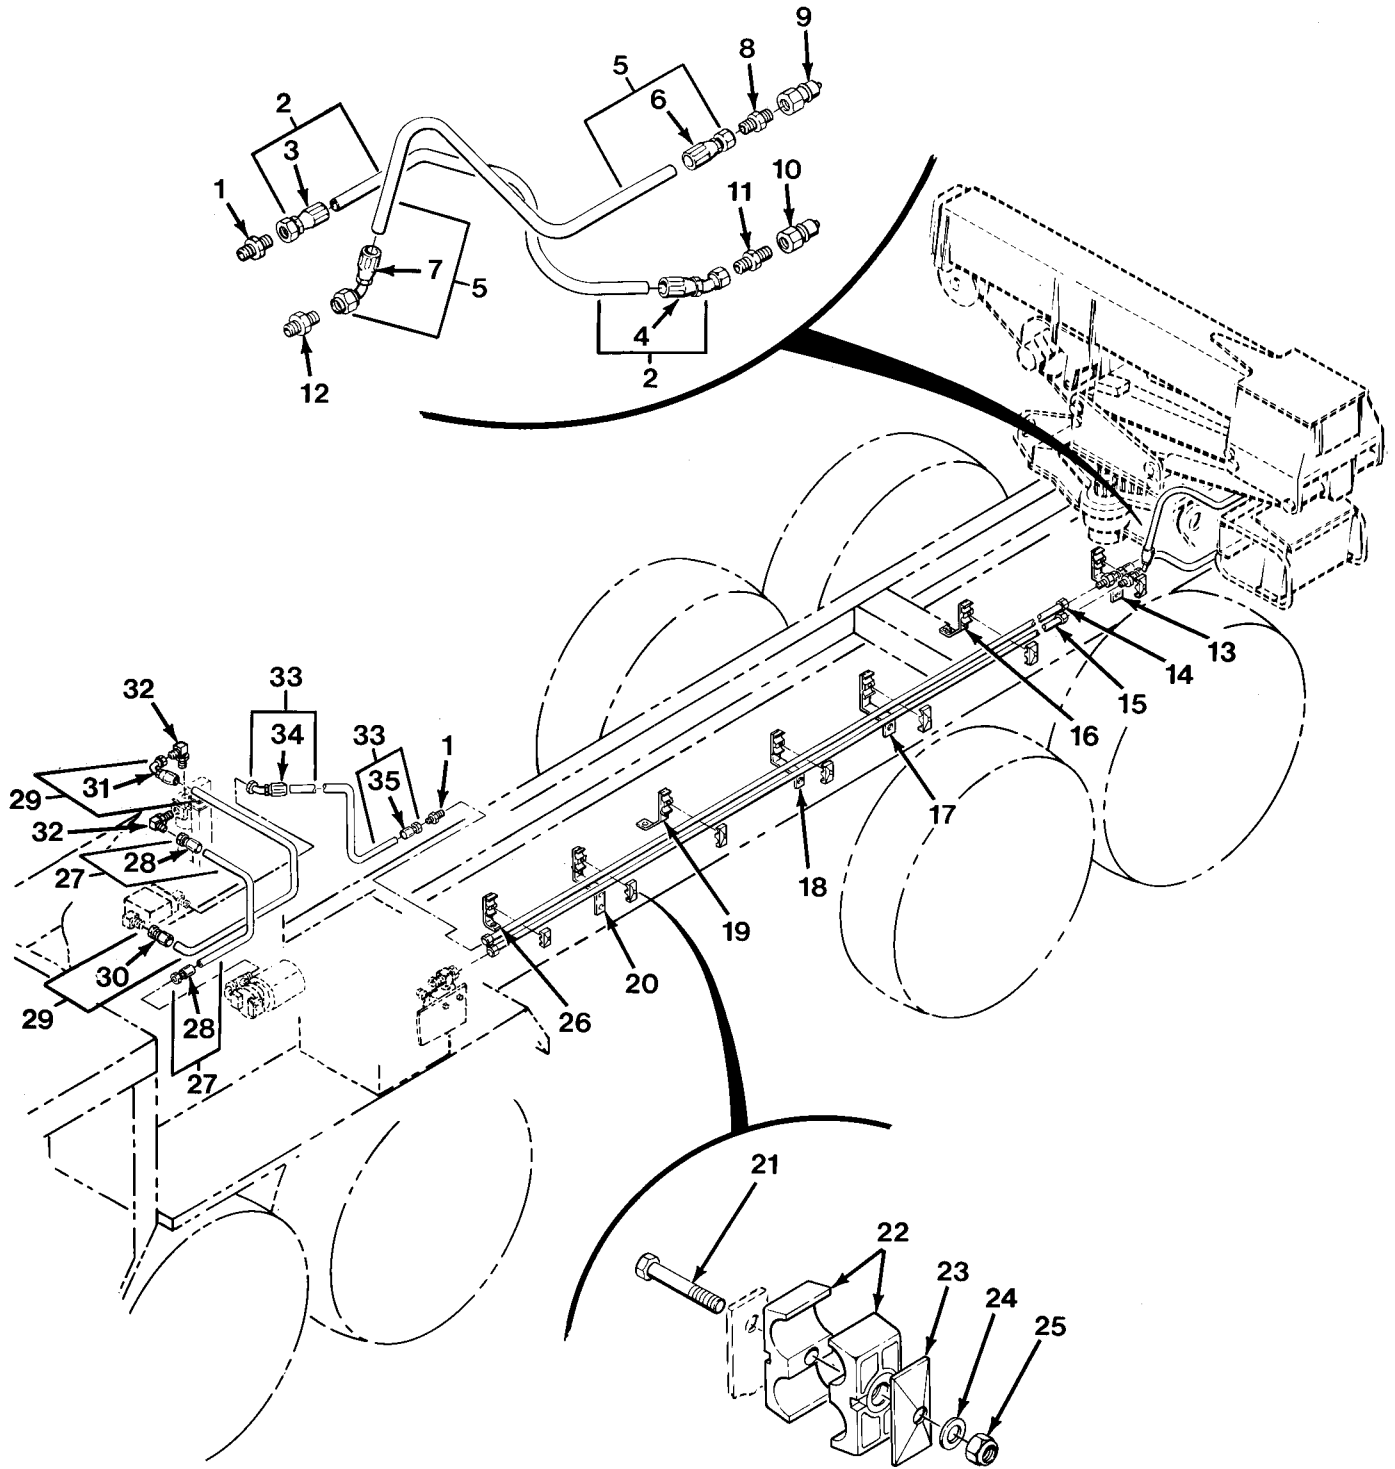

END OF FIGURE

FIG.413 HYDRAULIC LINES AND FITTINGS - M977 AND M985 WITH WINCH
(SHEET 1 OF 2)

FIG.413 HYDRAULIC LINES AND FITTINGS - M977 AND M985 WITH WINCH
(SHEET 2 OF 2)

SECTION II			TM 9-2320-279-24P		
(1)	(2)	(3)	(4)	(5)	(6)
ITEM NO	SMR CODE	CAGEC	PART NUMBER	DESCRIPTION AND USABLE ON CODES(UOC)	QTY
GROUP 2406 STRAINERS, FILTERS, LINES AND FITTINGS, ETC. FIG.413 HYDRAULIC LINES AND FITTINGS - M977 AND M985 WITH WINCH					
1	PAOZZ	01276	2027-16-12S	REDUCER,TUBE	2
				UOC:H01,H05	
2	MFOZZ	01276	FG1002KKK0480	HOSE ASSEMBLY MAKE FROM HOSE, P/N	1
				2781-12-RL	
				UOC:H01,H05	
3	PAFZZ	01276	191100H12-12S	.ADAPTER,STRAIGHT,TU	1
				UOC:H01,H05	
4	PAFZZ	01276	191113-12-12S	.ELBOW,TUBE TO HOSE	1
				UOC:H01,H05	
5	MOOOO	45152	3013521	HOSE ASSEMBLY MAKE FROM HOSE, P/N	1
				AE 372-16	
				UOC:H01,H05	
6	PAOZZ	01276	411-16S	.ADAPTER,STRAIGHT,TU	1
				UOC:H01,H05	
7	PAOZZ	01276	190265-16S	.ELBOW,TUBE TO HOSE	1
				UOC:H01,H05	
8	PAOZZ	96906	MS51500A12	ADAPTER,STRAIGHT,PI	1
				UOC:H01,H05	
9	XDOZZ	73992	6K31	COUPLING HALF,QUICK	1
				UOC:H01,H05	
10	PAOZZ	01276	FD45-1002-16-16	COUPLING HALF,QUICK	1
				UOC:H01,H05	
11	PAOZZ	96906	MS51500A16	ADAPTER,STRAIGHT,PI	1
				UOC:H01,H05	
12	PAOZZ	96906	MS51519A16	NIPPLE,BOSS	1
				UOC:H01,H05	
13	PAOZZ	45152	1376480	BRACKET,DOUBLE ANGL	1
				UOC:H01,H05	
14	PAOZZ	45152	1452610	TUBE ASSEMBLY,METAL	1
				UOC:H01,H05	
15	PAOZZ	45152	1452580	TUBE ASSEMBLY,METAL	1
				UOC:H01,H05	
16	PAOZZ	45152	1376470	BRACKET,ANGLE	1
				UOC:H01,H05	
17	PAOZZ	45152	1376460	BRACKET,DOUBLE ANGL	1
				UOC:H01,H05	
18	PAOZZ	45152	1376450	BRACKET,DOUBLE ANGL	1
				UOC:H01,H05	
19	PAOZZ	45152	1376440	BRACKET,ANGLE	1
				UOC:H01,H05	
20	PAOZZ	45152	1376430	BRACKET,DOUBLE ANGL	1
				UOC:H01,H05	
21	PAOZZ	80204	B1821BH025C250N	SCREW,CAP,HEXAGON H	7
				UOC:H01,H05	
22	PAOZZ	53790	3254-254-PP	STRAP	7
				UOC:H01,H05	