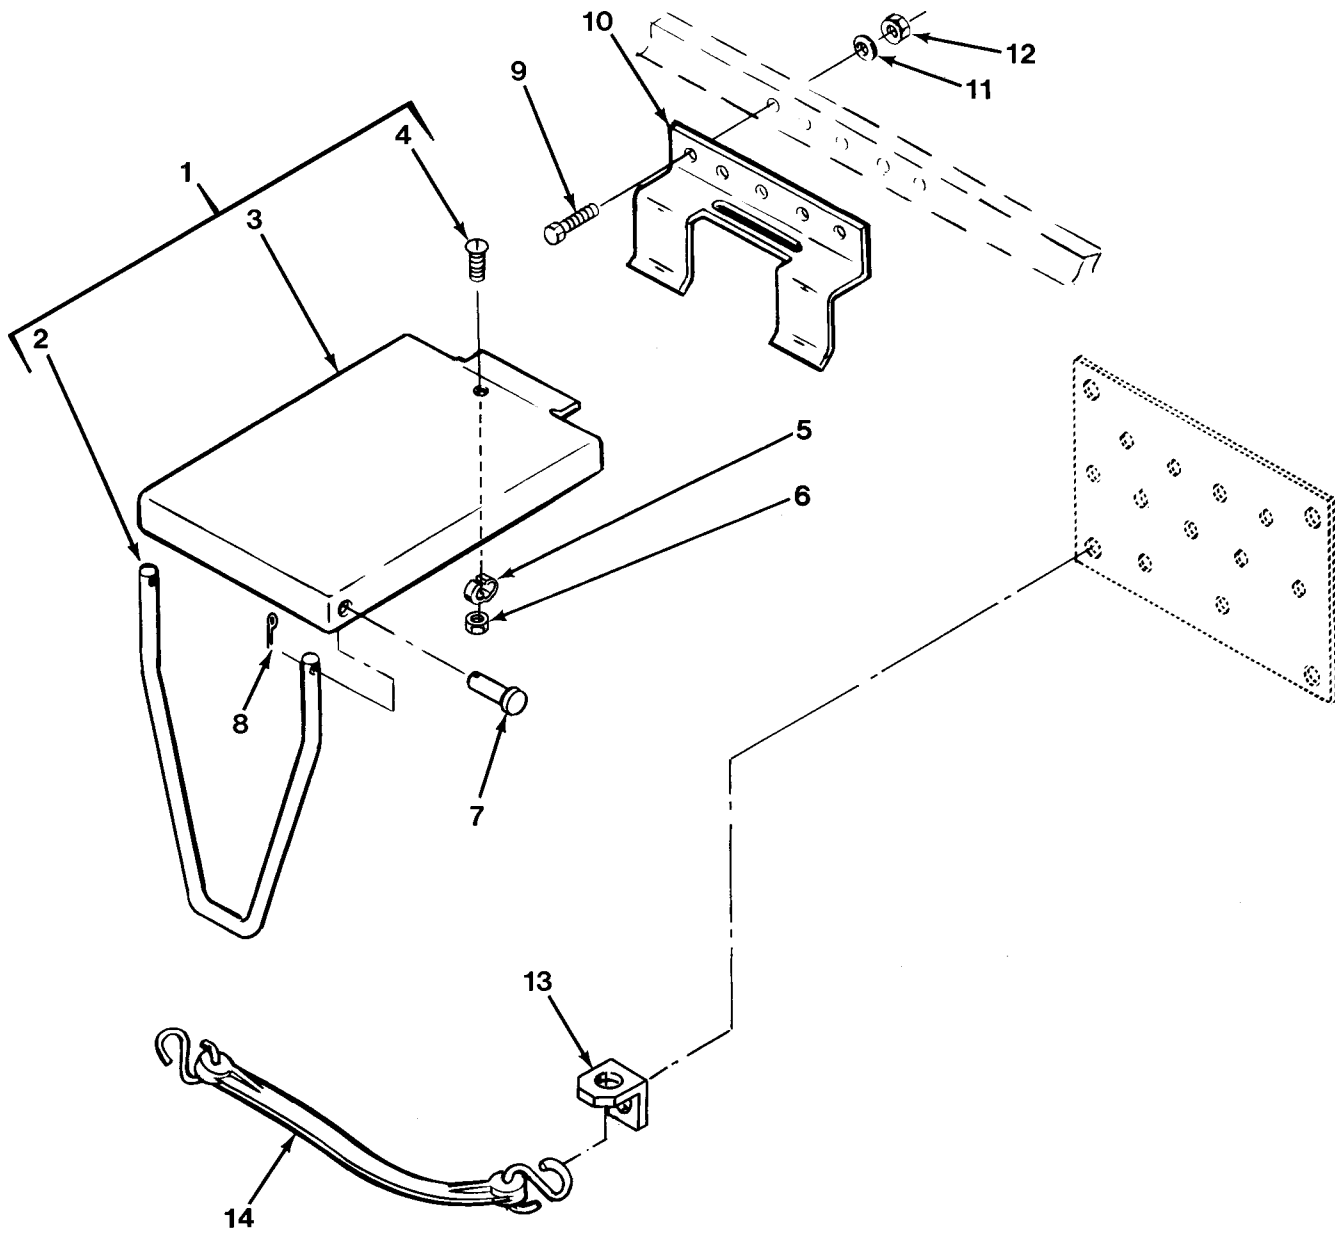

END OF FIGURE

FIG. 432 MACHINE GUN OPERATOR'S PLATFORM

SECTION II

TM 9-2320-279-24P

(1) ITEM NO	(2) SMR CODE	(3) CAGEC CAGEC	(4) PART NUMBER	(5) DESCRIPTION AND USABLE ON CODES(UOC)	(6) QTY
GROUP 34 ARMAMENT AND SIGHTING AND FIRE CONTROL (ELECTRIC/ELECTRONIC) MATERIEL					
GROUP 3401 PRIMARY ARMAMENT FIG.432 MACHINE GUN OPERATOR'S PLATFORM					
1	PFOOO	45152	1328560U	PLATFORM, TAILGATE, V	1
2	PFOZZ	45152	1326720W	.FRAME SECTION, STRUC	1
3	PFOZZ	45152	1326690W	.PLATFORM ASSEMBLY	1
4	PAOZZ	45152	59028AX	.SCREW, MACHINE	1
5	PAOZZ	97084	225L	.CLIP, SPRING TENSION	1
6	PAOZZ	96906	MS21083N3	.NUT, SELF-LOCKING, HE	1
7	PAOZZ	45152	196AX	.PIN, STRAIGHT, HEADED	2
8	PAOZZ	96906	MS24665-351	.PIN, COTTER	2
9	PAOZZ	45152	41759AX	SCREW, MACHINE	5
10	PFOZZ	45152	1326700	SUPPORT, PLATFORM	1
11	PAOZZ	96906	MS27183-10	WASHER, FLAT	5
12	PAOZZ	72962	21NE-040	NUT, SELF-LOCKING, HE	5
13	PFOZZ	45152	1379730	BRACKET, ANGLE	1
14	PAOZZ	13435	13013	STRAP, RUBBER, TIE-DO	1