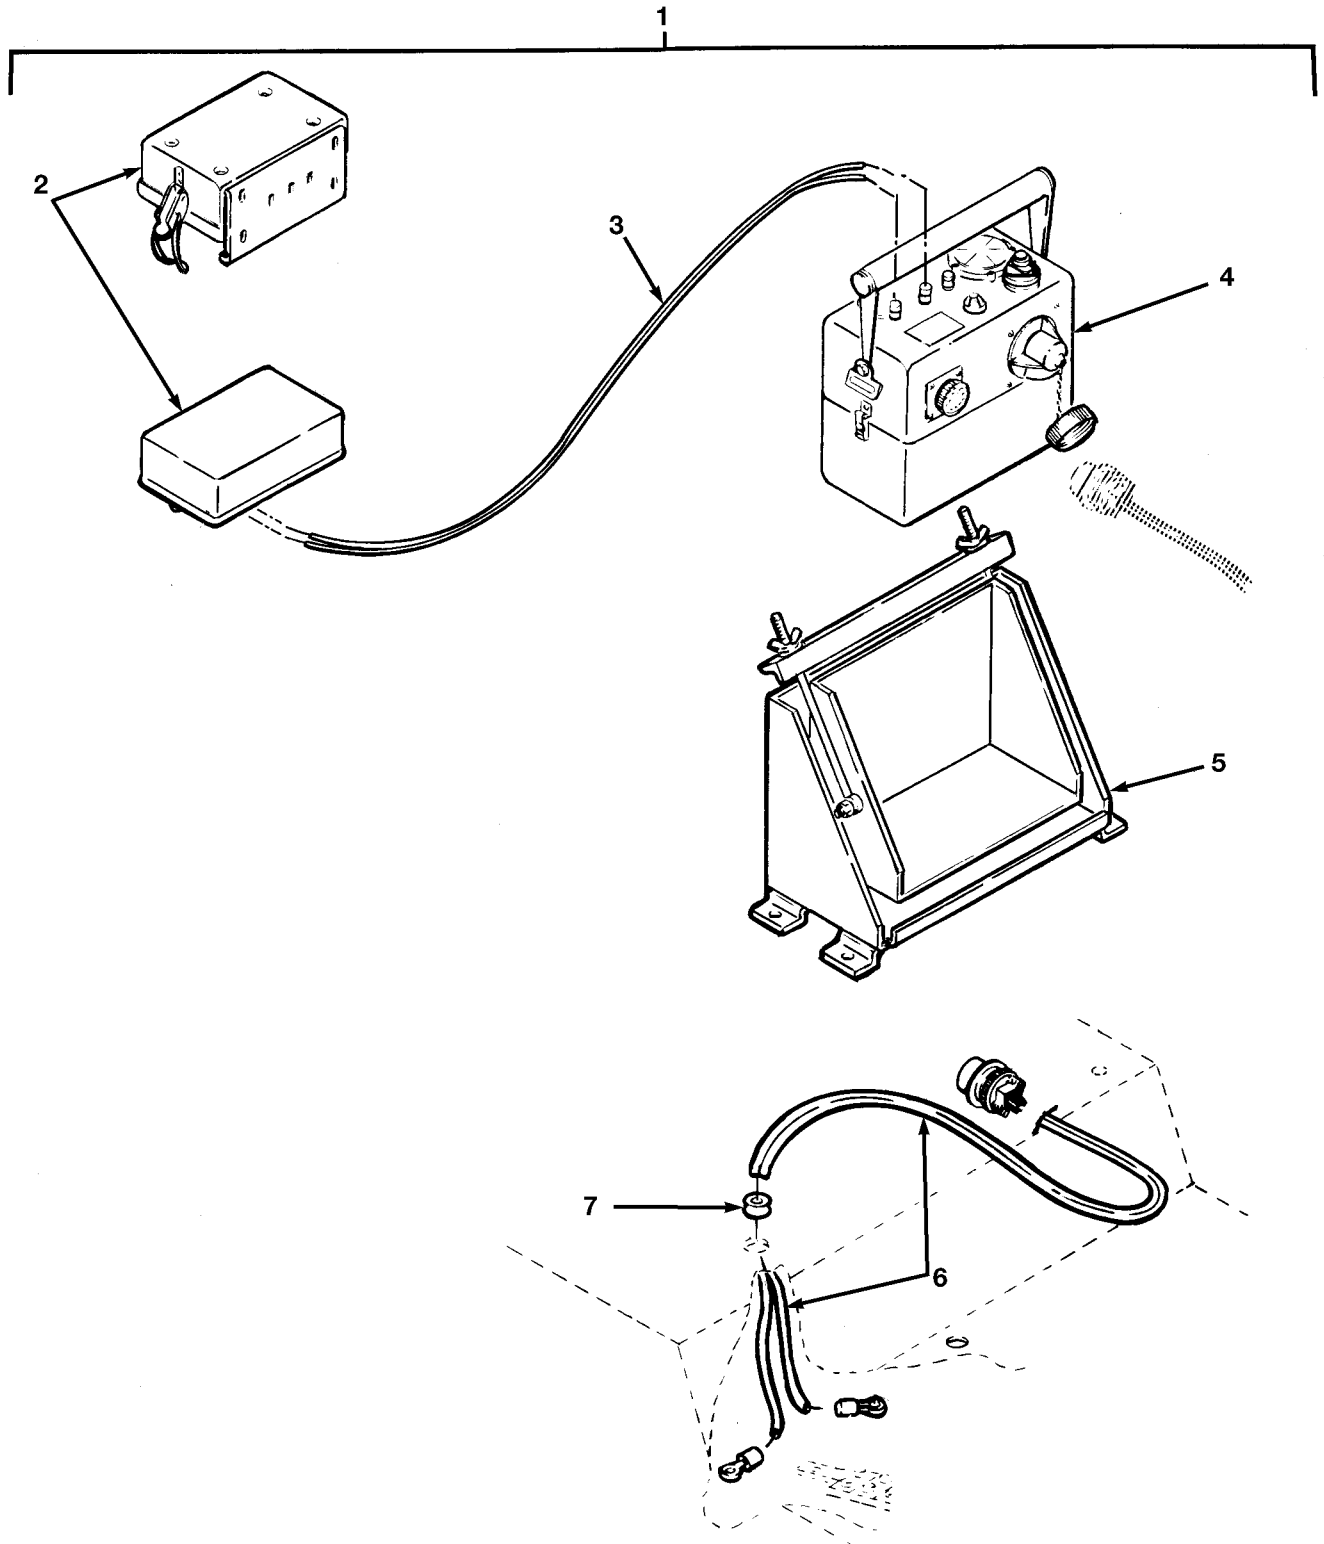

END OF FIGURE

FIG.473 M8 CHEMICAL ALARM INSTALLATION (SHEET 1 OF 2)

FIG.473 M8 CHEMICAL ALARM INSTALLATION (SHEET 2 OF 2)

SECTION II

TM 9-2320-279-24P

(1) ITEM NO	(2) SMR CODE	(3) CAGEC CAGEC	(4) PART NUMBER	(5) DESCRIPTION AND USABLE ON CODES(UOC)	(6) QTY
GROUP 9131 CHEMICAL AGENT ALARMS FIG.473 M8 CHEMICAL ALARM INSTALLATION					
1	PBOOO	19207	5705589	CHEMICAL ALARM KIT HEMTT	1
2	PAOFF	81361	D5-15-4826	.ALARM UNIT,CHEMICAL	1
3	PAOZZ	45152	1376150W	.WIRING HARNESS,BRAN	1
4	PAOZA	81361	D5-15-4400	.DETECTOR UNIT,CHEMI	1
5	PAOZZ	81361	E5-15-5300	.MOUNTING KIT,CHEMIC	1
6	PAOOO	45152	1376140	.WIRING HARNESS	1
7	PAOZZ	61510	653	.GROMMET,NOMETALLIC	1
8	PAOZZ	96906	MS51967-2	.NUT,PLAIN,HEXAGON	8
9	PAOZZ	96906	MS35338-44	.WASHER,LOCK	8
10	PAOZZ	45152	1369390	.BRACKET,ANGLE	1
11	PAOZZ	96906	MS90725-6	.SCREW,CAP,HEXAGON H	4
12	PAOZZ	96906	MS90725-5	.SCREW,CAP,HEXAGON H	4
13	PAOZZ	96906	MS3476W14-5S	.CONNECTOR,PLUG,ELEC	1
14	PAOZZ	45152	1371350	.PLATE,INSTRUCTION	1
15	PAOZZ	96906	MS24658-22G	.SWITCH,TOGGLE	1
16	MOOZZ	45152	3014558	.WIRE ASSEMBLY MAKE FROM WIRE, P/N ... 1244FX	1
17	PAOZZ	96906	MS25036-108	..TERMINAL,LUG	2
18	PAOZZ	96906	MS25036-145	.TERMINAL,LUG	2