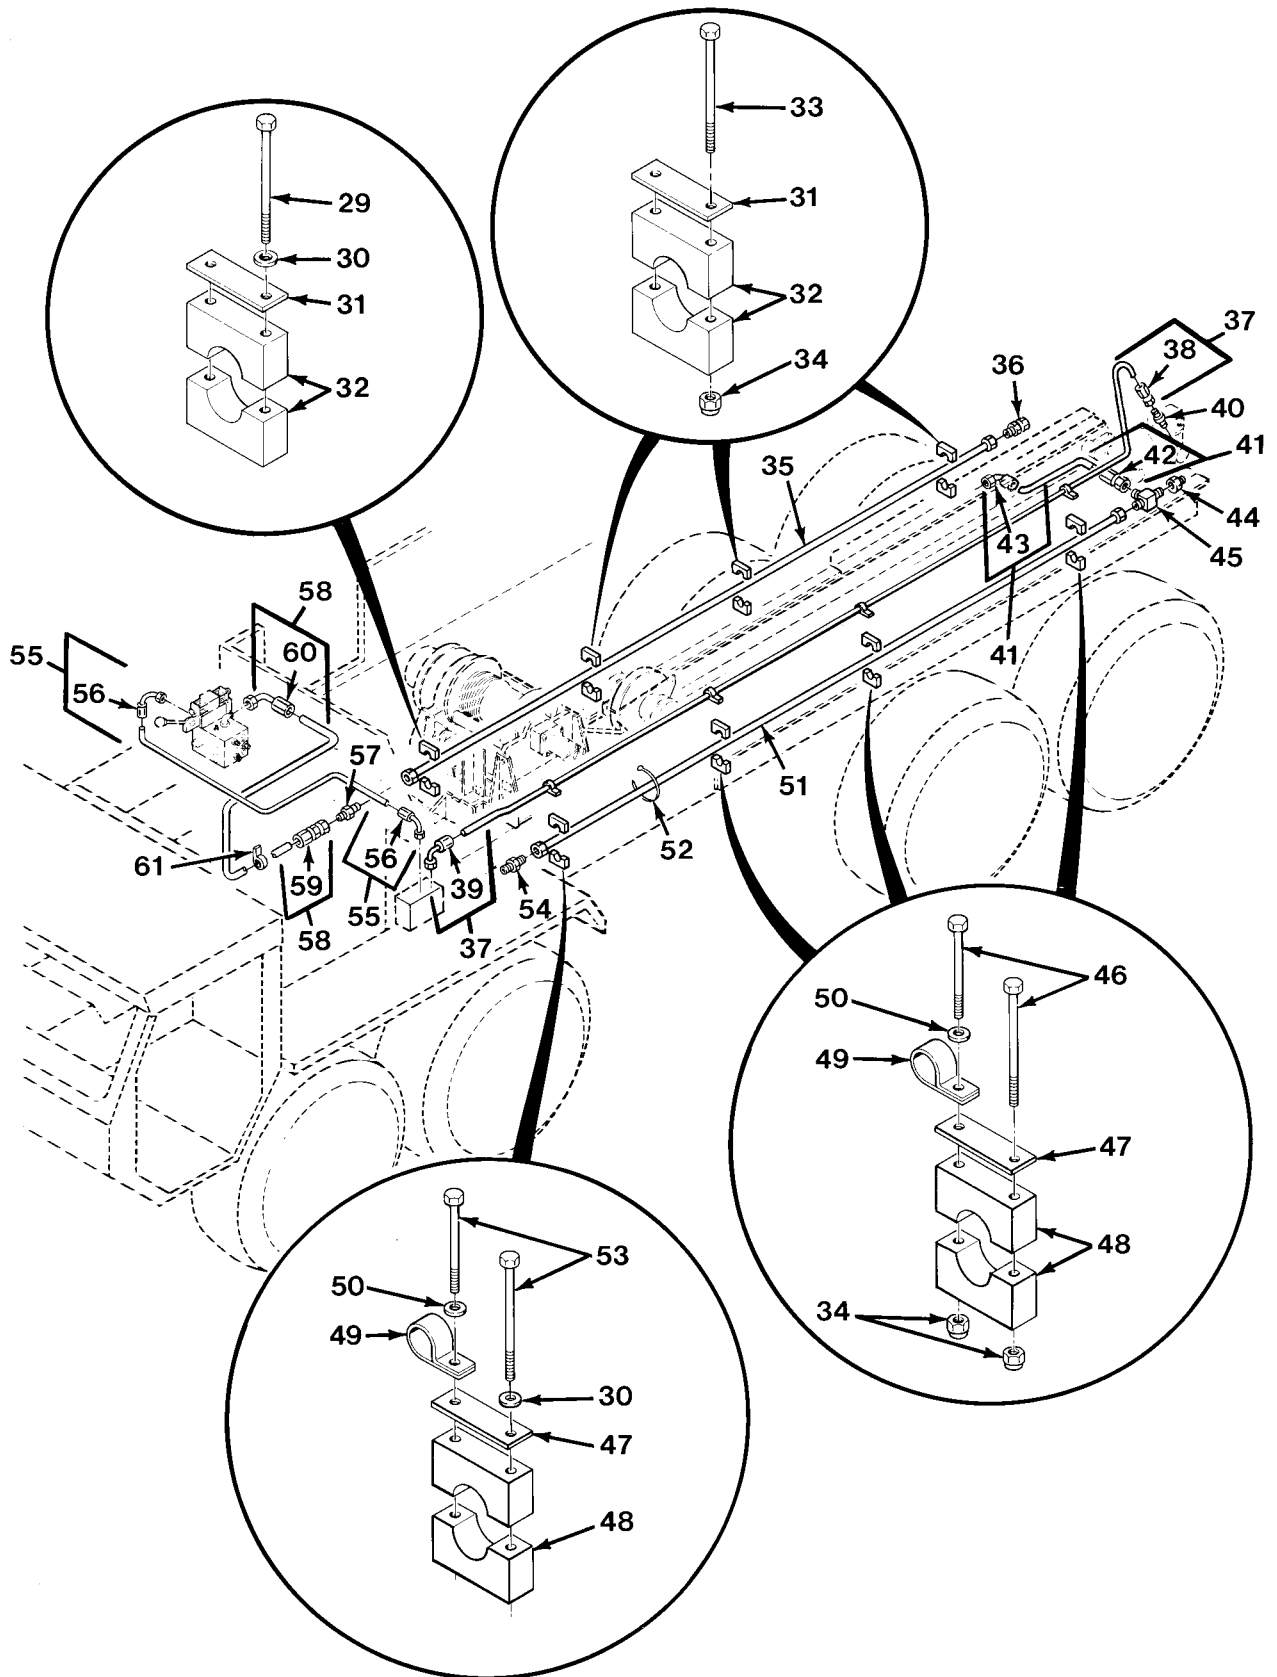

FIG.420 HYDRAULIC LINES AND FITTINGS - M984A1 (SHEET 1 OF 5)