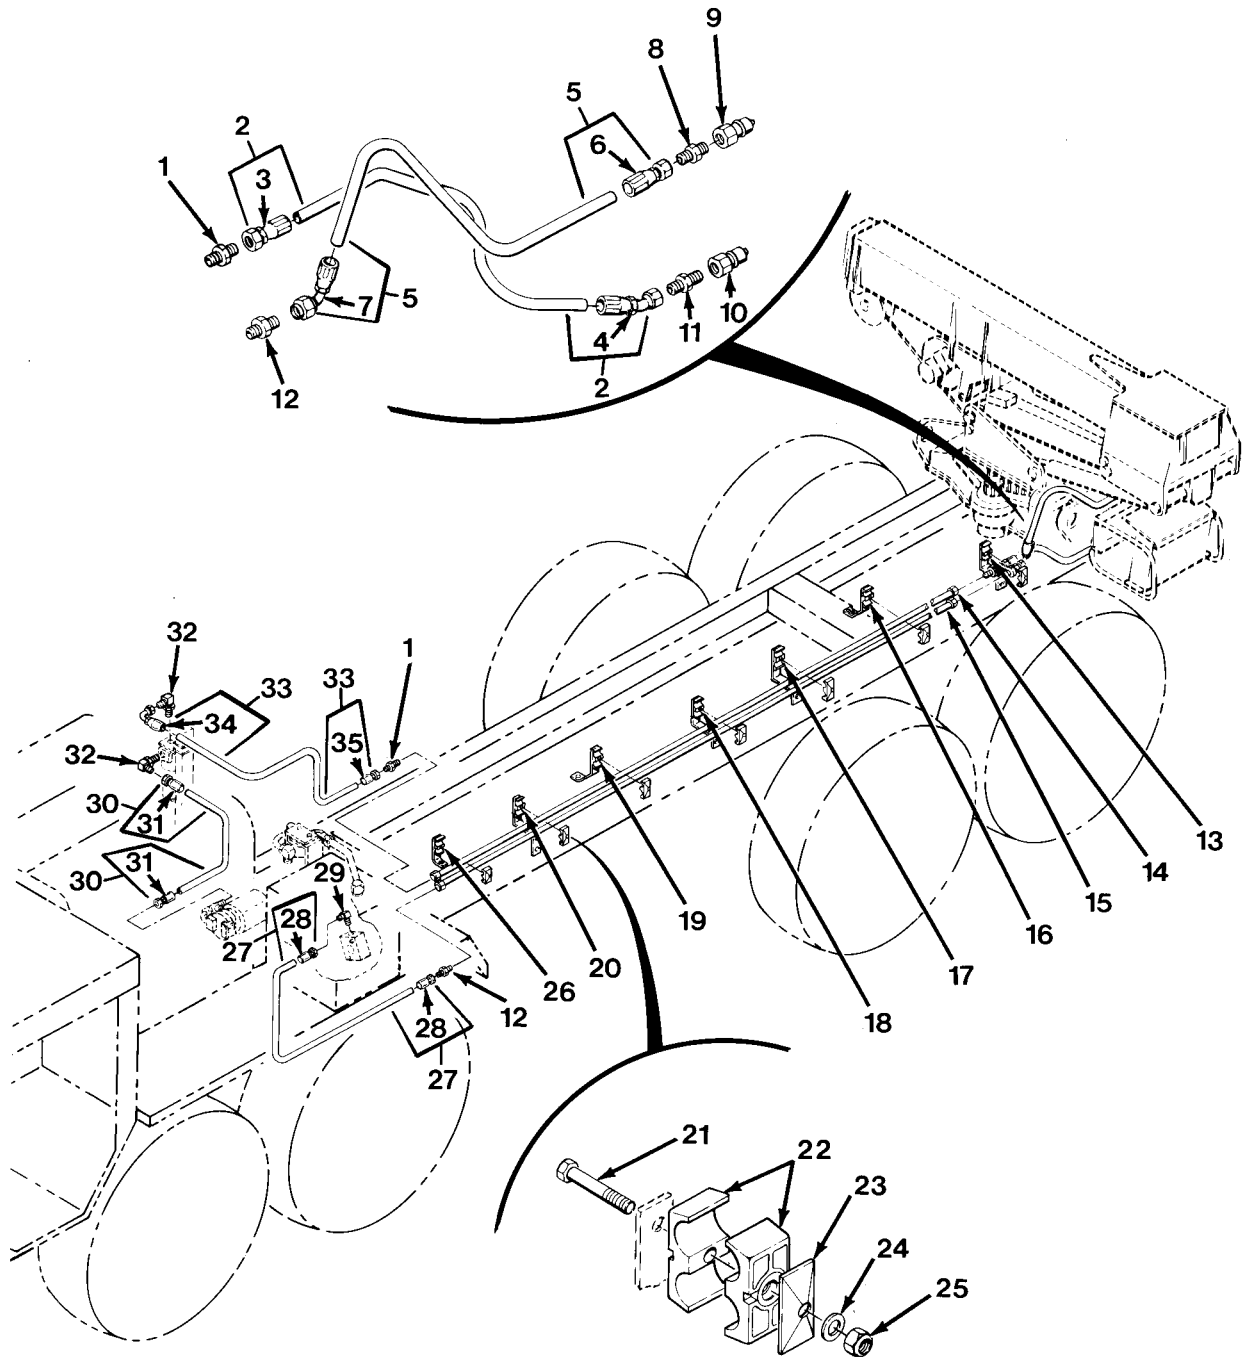

END OF FIGURE

FIG.414 HYDRAULIC LINES AND FITTINGS - M977 AND M985 WITHOUT WINCH

SECTION II			TM 9-2320-279-24P		
(1)	(2)	(3)	(4)	(5)	(6)
ITEM NO	SMR CODE	CAGEC	PART NUMBER	DESCRIPTION AND USABLE ON CODES(UOC)	QTY
GROUP 2406 STRAINERS, FILTERS, LINES AND FITTINGS, ETC. FIG.414 HYDRAULIC LINES AND FITTINGS - M977 AND M985 WITHOUT WINCH					
1	PAOZZ	01276	2027-16-12S	REDUCER,TUBE UOC:H06,H09	2
2	MFOZZ	01276	FG1002KKK0480	HOSE ASSEMBLY MAKE FROM HOSE, P/N 2781-12-RL UOC:H06,H09	1
3	PAFZZ	01276	191100H12-12S	.ADAPTER,STRAIGHT,TU UOC:H06,H09	1
4	PAFZZ	01276	191113-12-12S	.ELBOW,TUBE TO HOSE UOC:H06,H09	1
5	MOOOO	45152	3013521	HOSE ASSEMBLY MAKE FROM HOSE, P/N AE 372-16 UOC:CBW,H06,H09	1
6	PAOZZ	01276	411-16S	.ADAPTER,STRAIGHT,TU UOC:CBW,H06,H09	1
7	PAOZZ	01276	190265-16S	.ELBOW,TUBE TO HOSE UOC:CBW,H06,H09	1
8	PAOZZ	96906	MS51500A12	ADAPTER,STRAIGHT,PI UOC:H06,H09	1
9	XDOZZ	73992	6K31	COUPLING HALF,QUICK UOC:H06,H09	1
10	PAOZZ	01276	FD45-1002-16-16	COUPLING HALF,QUICK UOC:H06,H09	1
11	PAOZZ	96906	MS51500A16	ADAPTER,STRAIGHT,PI UOC:H06,H09	1
12	PAOZZ	96906	MS51519A16	NIPPLE,BOSS UOC:H06,H09	2
13	PAOZZ	45152	1376480	BRACKET,DOUBLE ANGL UOC:H06,H09	1
14	PAOZZ	45152	1452610	TUBE ASSEMBLY,METAL UOC:H06,H09	1
15	PAOZZ	45152	1452580	TUBE ASSEMBLY,METAL UOC:H06,H09	1
16	PAOZZ	45152	1376470	BRACKET,ANGLE UOC:H06,H09	1
17	PAOZZ	45152	1376460	BRACKET,DOUBLE ANGL UOC:H06,H09	1
18	PAOZZ	45152	1376450	BRACKET,DOUBLE ANGL UOC:H06,H09	1
19	PAOZZ	45152	1376440	BRACKET,ANGLE UOC:H06,H09	1
20	PAOZZ	45152	1376430	BRACKET,DOUBLE ANGL UOC:H06,H09	1
21	PAOZZ	80204	B1821BH025C250N	SCREW,CAP,HEXAGON H UOC:H06,H09	7
22	PAOZZ	53790	3254-254-PP	STRAP UOC:H06,H09	7