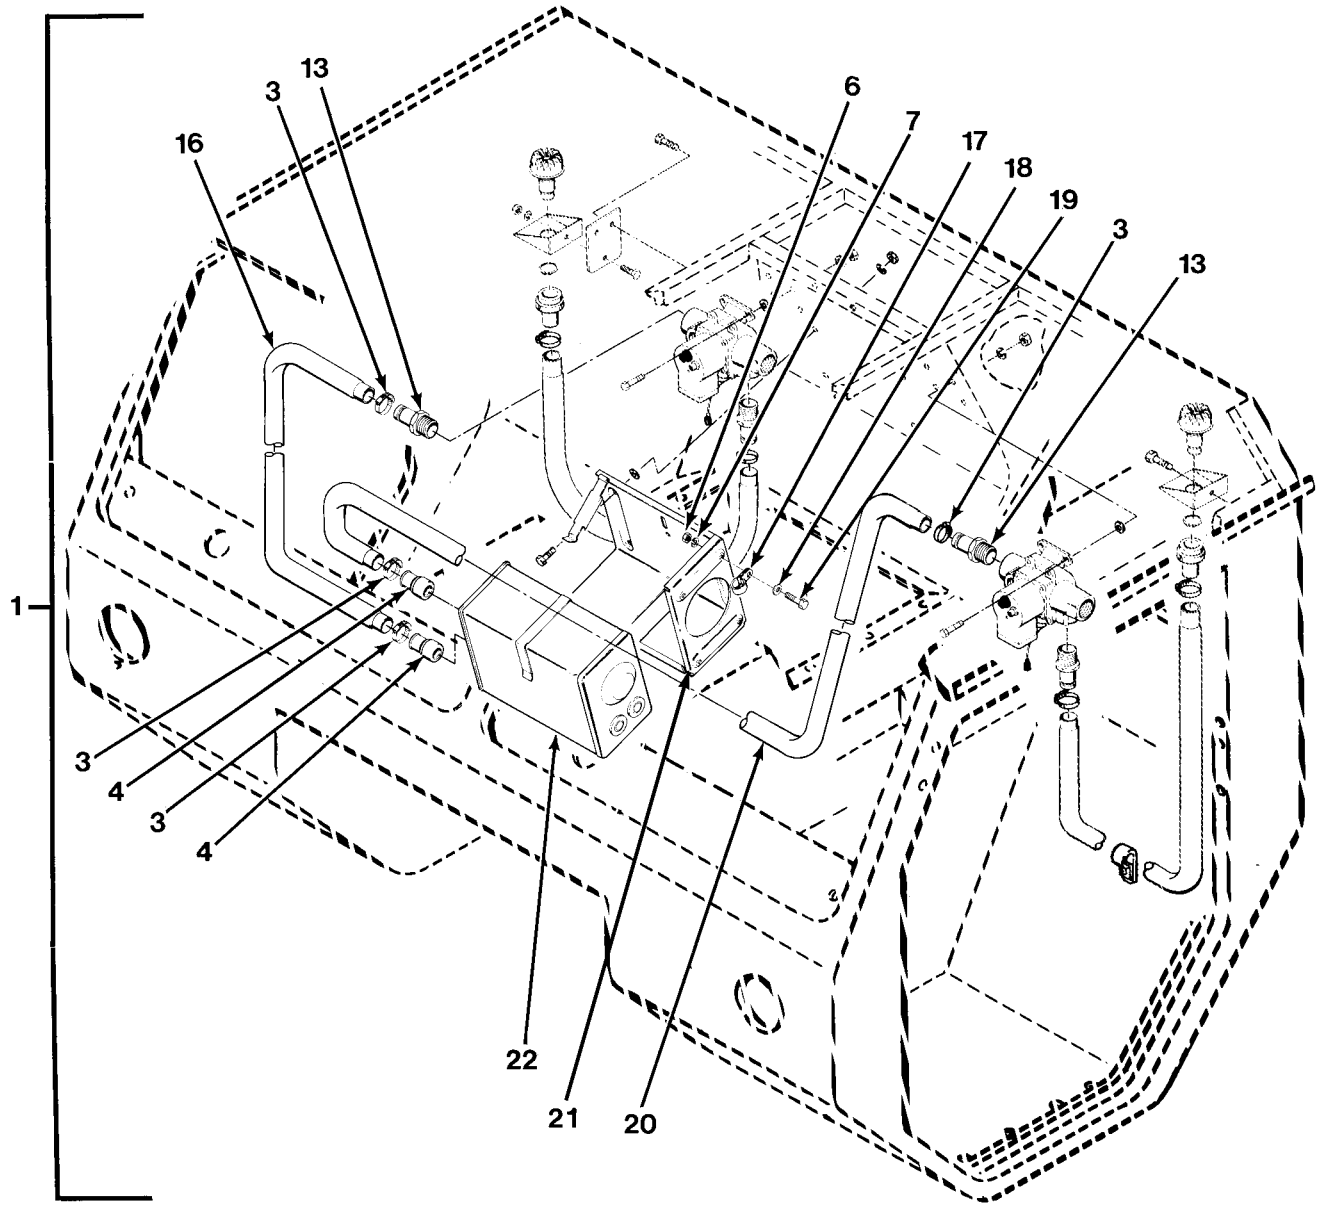

FIG.471 GAS PARTICULATE FILTER UNIT INSTALLATION (SHEET 1 OF 3)