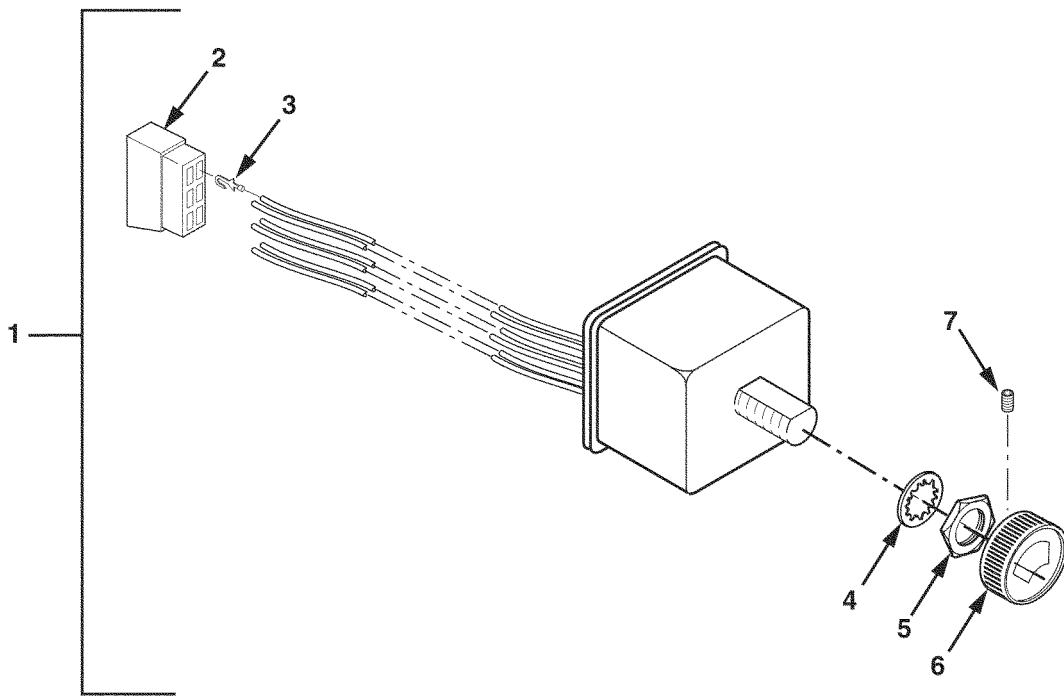

END OF FIGURE

FIG.388A WIPER CONTROL VALVE, ELECTRIC

SECTION II

TM 9-2320-279-24P, C03

(1) ITEM NO	(2) SMR CODE	(3) CAGEC CAGEC	(4) PART NUMBER	(5) DESCRIPTION AND USABLE ON CODES(UOC)	(6) QTY
-------------------	--------------------	-----------------------	-----------------------	---	------------