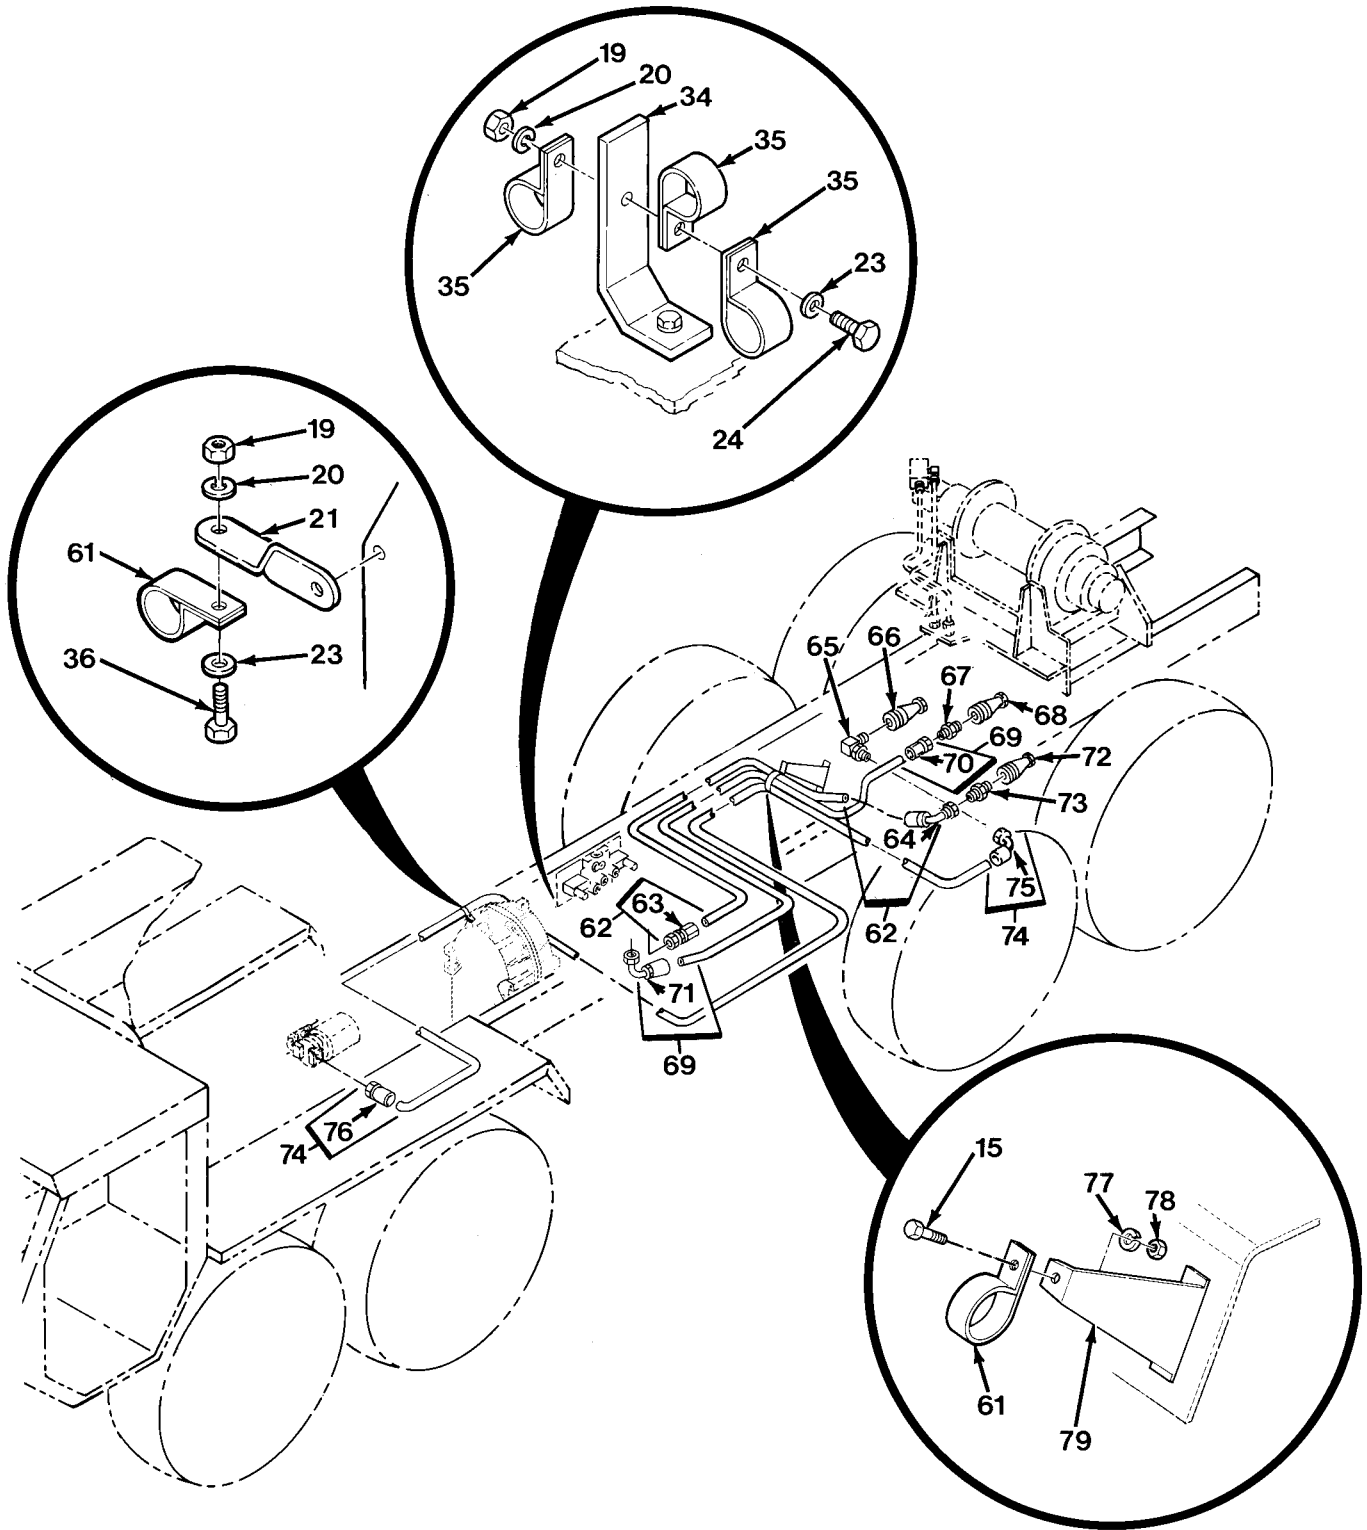

FIG.418 HYDRAULIC LINES AND FITTINGS - M984 (SHEET 4 OF 4)

SECTION II			TM 9-2320-279-24P		
(1)	(2)	(3)	(4)	(5)	(6)
ITEM NO	SMR CODE	CAGEC	PART NUMBER	DESCRIPTION AND USABLE ON CODES (UOC)	QTY
				GROUP 2406 STRAINERS, FILTERS, LINES AND FITTINGS, ETC. FIG.418 HYDRAULIC LINES AND FITTINGS - M984	
1	PAOZZ	01276	2062-16-12S	ELBOW,TUBE TO BOSS UOC:H04	3
2	PAOZZ	96906	MS51525A12-16	ADAPTER,STRAIGHT,TU UOC:H04	5
3	MFOZZ	01276	FG1556KKK0440	HOSE ASSEMBLY MAKE FROM HOSE, P/N 2781-12-RL UOC:H04	1
4	PAFZZ	01276	191112-12-12S	.ELBOW,TUBE TO HOSE UOC:H04	1
5	PAFZZ	01276	191100H12-12S	.ADAPTER,STRAIGHT,TU UOC:H04	1
6	PAOZZ	01276	2215-12-10S	REDUCER,TUBE UOC:H04	2
7	PAOZZ	45152	1355360U	TUBE ASSEMBLY,METAL UOC:H04	1
8	PAOZZ	01276	202702-8-10S	ADAPTER,STRAIGHT,TU UOC:H04	2
9	PAOZZ	45152	1355370U	TUBE ASSEMBLY,METAL UOC:H04	1
10	PAOZZ	96906	MS35690-604	NUT,PLAIN,HEXAGON UOC:H04	2
11	PAOZZ	96906	MS35338-46	WASHER,LOCK UOC:H04	2
12	PAOZZ	45152	1357840	BRACKET,ANGLE UOC:H04	1
13	PAOZZ	96906	MS51520A12	ADAPTER,STRAIGHT,TU UOC:H04	2
14	PAOZZ	96906	MS27183-14	WASHER,FLAT UOC:H04	2
15	PAOZZ	96906	MS90725-60	BOLT,MACHINE UOC:H04	2
16	MFOZZ	01276	FG1002KKK0730	HOSE ASSEMBLY MAKE FROM HOSE, P/N 2781-12-RL UOC:H04	2
17	PAFZZ	01276	191100H12-12S	.ADAPTER,STRAIGHT,TU UOC:H04	1
18	PAFZZ	01276	191113-12-12S	.ELBOW,TUBE TO HOSE UOC:H04	1
19	PAOZZ	96906	MS51967-2	NUT,PLAIN,HEXAGON UOC:H04	6
20	PAOZZ	96906	MS35338-44	WASHER,LOCK UOC:H04	6
21	PAOZZ	19207	12357810	BRACKET,AIR HOSE UOC:H04	3
22	PAOZZ	75272	COV-2113	CLAMP,LOOP UOC:H04	2
23	PAOZZ	96906	MS27183-10	WASHER,FLAT UOC:H04	6