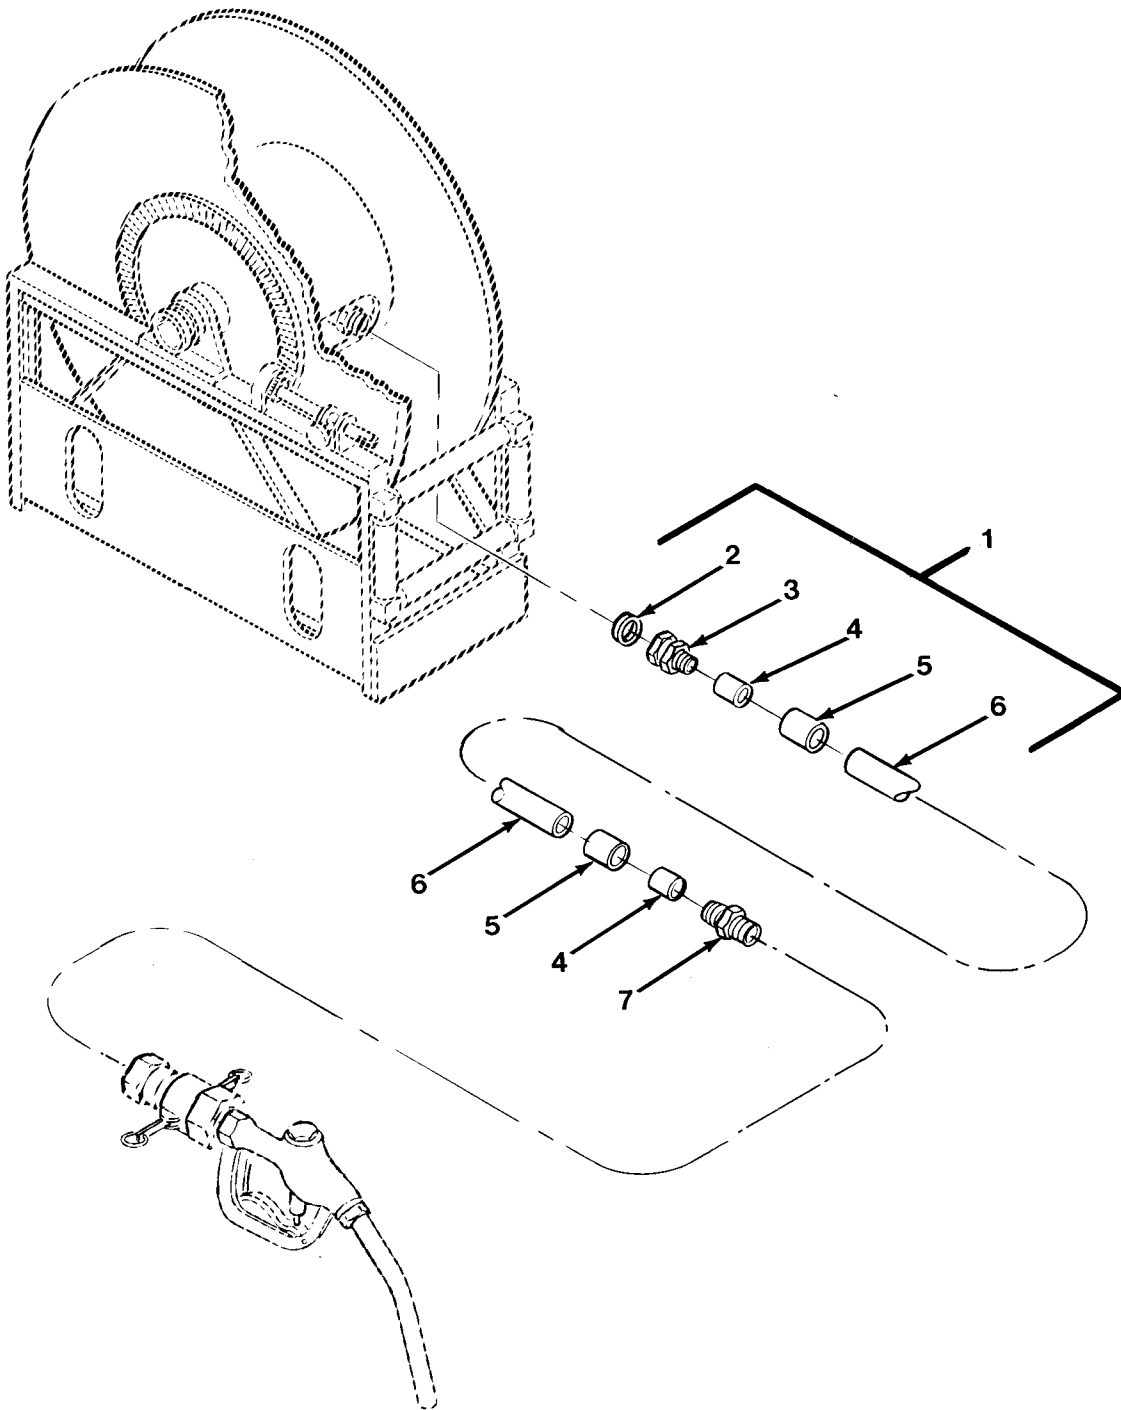

END OF FIGURE

FIG.395 FUEL TRANSFER HOSE - M978

SECTION II

TM 9-2320-279-24P

(1) ITEM NO	(2) SMR CODE	(3) CAGEC CAGEC	(4) PART NUMBER	(5) DESCRIPTION AND USABLE ON CODES(UOC)	(6) QTY
GROUP 2202 ACCESSORY ITEMS					
FIG.395 FUEL TRANSFER HOSE - M978					
1	PAOZZ	17566	45A243	HOSE ASSEMBLY-ARCTIC	2
				UOC:H02,H07	
2	PAOZZ	17566	45A243-P1	.GASKET	1
				UOC:H02,H07	
3	PAOZZ	17566	45A243-P2	.ADAPTER,STRAIGHT,TU	1
				UOC:H02,H07	
4	PAOZZ	17566	45A243-P5	.NIPPLE,PIPE	2
				UOC:H02,H07	
5	PAOZZ	17566	45A243-P3	.FERRULE,SWAGE,TUBE	2
				UOC:H02,H07	
6	MOOZZ	17566	45A243-P4X60FT.	.HOSE,NONMETALLIC ARCTIC MAKE FROM ...	1
				HOSE, P/N 592	
				UOC:H02,H07	
7	PAOZZ	17566	45A243-P6	.COUPLING,HOSE	1
				UOC:H02,H07	