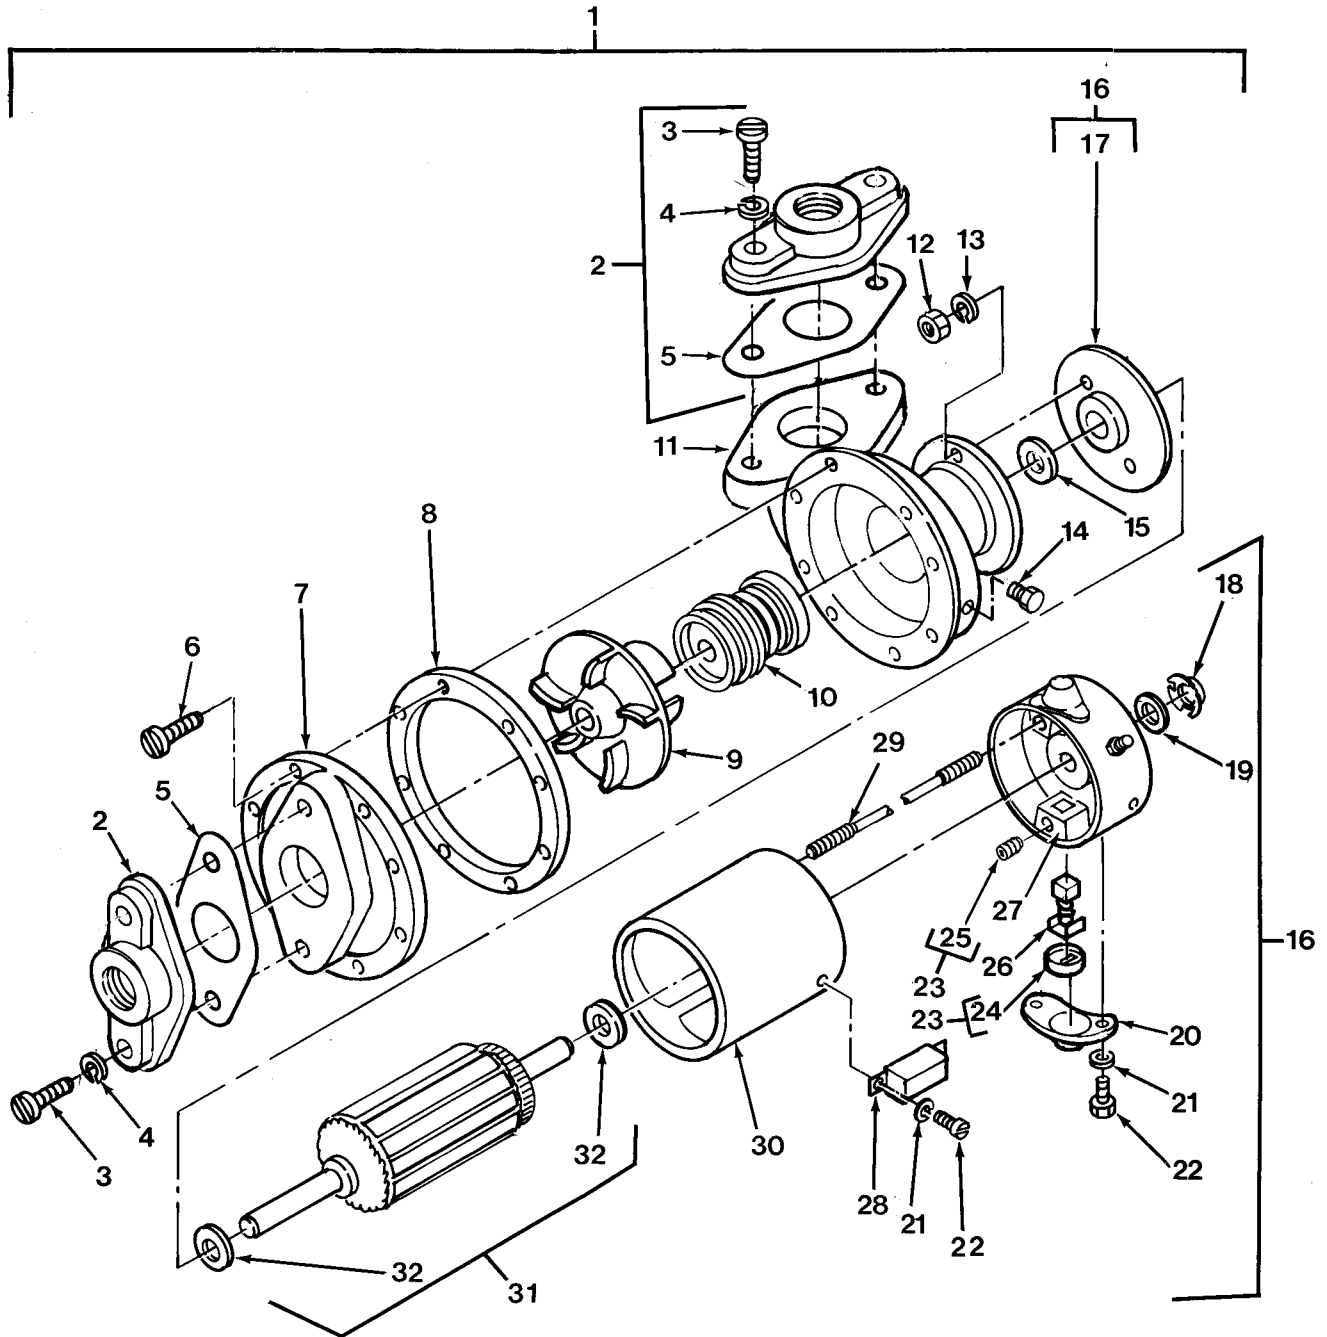

FIG.431 ARCTIC KIT WATER PUMP

SECTION II

TM 9-2320-279-24P

(1) ITEM NO	(2) SMR CODE	(3) CAGEC CAGEC	(4) PART NUMBER	(5) DESCRIPTION AND USABLE ON CODES(UOC)	(6) QTY
GROUP 3303 WINTERIZATION KITS FIG.431 ARCTIC KIT WATER PUMP					
1	PAOFZ	76122	21978	PUMP, COOLING SYSTEM	1
2	PAFFF	76122	22955	.FLANGE ASSY	2
3	PAFZZ	76122	21701	..SCREW, CAP	2
4	PAFZZ	96906	MS35338-46	..WASHER, LOCK	2
5	PAFZZ	76122	21651	..GASKET	1
6	PAFZA	76122	21625	.SCREW, ASSEMBLED WAS	8
7	PAFZA	76122	21634	.ADAPTER, FLANGE	1
8	PAFZZ	76122	21626	.GASKET	1
9	PAFZZ	76122	21636	.IMPELLER	1
10	PAFZZ	76122	21653	.SEAL ASSEMBLY	1
11	PAFZZ	76122	21632	.BODY	1
12	PAFZZ	76122	21630	.NUT, PLAIN, HEXAGON	2
13	XDFZZ	76122	21629	.WASHER, LOCK	2
14	PAFZZ	81343	2-130109E	.PLUG, PIPE	2
15	XDFZZ	76122	21627	.GASKET	1
16	PAFFZ	76122	23292	.MOTOR, DIRECT CURREN	1
17	PAFZZ	76122	22911	..COVER, REAR HEAD	1
18	PAFZZ	76122	21657	..WASHER, SPRING	1
19	PAFZZ	76122	21658	..WASHER, THRUST	V
20	PAFZZ	76122	25896	..SHIELD, BRUSH	2
21	XDFZZ	76122	21629	..WASHER, LOCK	6
22	PAFZA	76122	21624	..SCREW, MACHINE	6
23	XAFZZ	76122	22910	..HEAD, BRUSH	1
24	XDFZZ	76122	26336	...CAP, ELECTRICAL	2
25	PAFZZ	96906	MS51476-06	...SCREW, SET	2
26	XDFZZ	76122	22906	..BRUSH, ELECTRICAL CO	2
27	PAFZZ	76122	26337	..TUBE, BRUSH	2
28	PAFZA	76122	21660	..FILTER, RADIO FREQUE	1
29	PAFZZ	76122	21659	..STUD, CASE	2
30	XAFZZ	76122	22895	..STATOR	1
31	XAFFF	76122	24172	..ARMATURE	1
32	PAFZZ	94033	530C20-21	...BEARING, BALL, ANNULA	2

END OF FIGURE