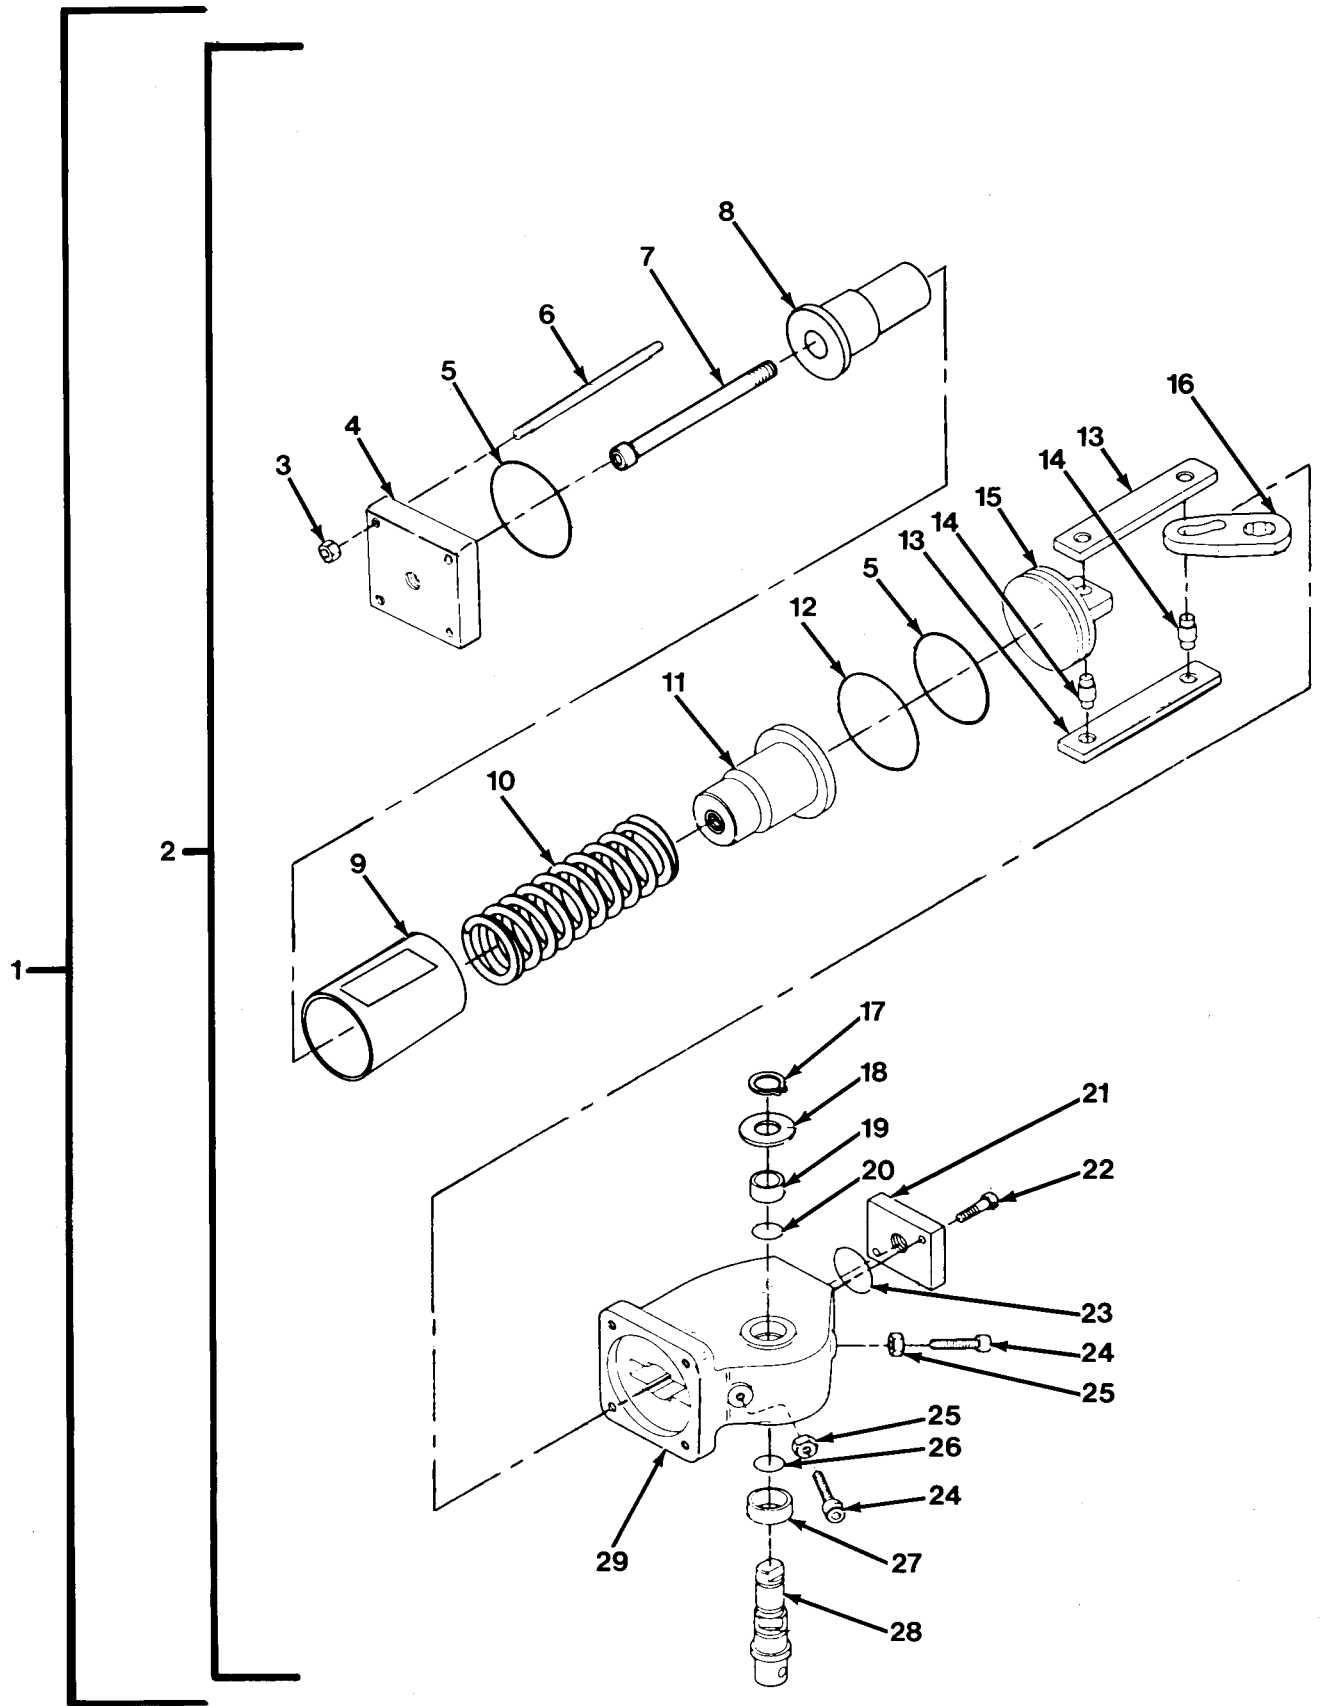

END OF FIGURE

FIG.467 V5 AIR ACTUATED FLOW VALVE (SHEET 1 OF 2)

FIG.467 V5 AIR ACTUATED FLOW VALVE (SHEET 2 OF 2)

SECTION II

TM 9-2320-279-24P, C04

(1) ITEM NO	(2) SMR CODE	(3) CAGEC CAGEC	(4) PART NUMBER	(5) DESCRIPTION AND USABLE ON CODES(UOC)	(6) QTY
GROUP 7203 VALVE, FITTINGS, LINES FIG.467 V5 AIR ACTUATED FLOW VALVE					
1	PFOHH	17566	45A221	VALVE,BUTTERFLY	1
				UOC:H02,H07	
2	PFOHH	17566	45A221-P2	..ACTUATOR,VALVE	1
				UOC:H02,H07	
3	PAHZZ	17566	45A221-P47	..NUT,PLAIN,HEXAGON	4
				UOC:H02,H07	
4	PFHZZ	37239	395217	..CAP,LINEAR ACTUATIN	1
				UOC:H02,H07	
*	PAHZZ	45152	2CT548	..PARTS KIT,BUTTERFLY	2
				UOC:H02,H07	
6	PFHZZ	37239	395222V2	..ROD CYLINDER CAP	4
				UOC:H02,H07	
7	PAHZZ	17566	45A221-P51	..BOLT,SHOULDER	1
				UOC:H02,H07	
8	PFHZZ	37239	309341	..SEAT,HELICAL COMPRE	1
				UOC:H02,H07	
9	PFHZZ	37239	395224	..CYLINDER,ACTUATING,	1
				UOC:H02,H07	
10	PAHZZ	37239	395227	..SPRING,HELICAL,COMP	1
				UOC:H02,H07	
11	XDFZZ	37239	309342	..SEAT,HELICAL COMPRE	1
				UOC:H02,H07	
12	PAHZZ	17566	45A221-P7	..PACKING,PREFORMED	1
				UOC:H02,H07	
13	PFHZZ	37239	395221	..BAR,GUIDE	2
				UOC:H02,H07	
14	PAHZZ	37239	395220	..PIN	2
				UOC:H02,H07	
15	PFHZZ	17566	45A221-P5	..PISTON,LINEAR ACTUA	1
				UOC:H02,H07	
16	PAHZZ	37239	395292	..CAM,CONTROL	1
				UOC:H02,H07	
17	PAHZZ	17566	45A221-P18	..RING,RETAINING	1
				UOC:H02,H07	
18	PAHZZ	37239	SS-1222V15	..WASHER,FLAT	1
				UOC:H02,H07	
19	PAHZZ	17566	45A221-P20	..BEARING,UPPER SHAFT	1
				UOC:H02,H07	
20	PAFZZ	17566	45A221-P21	..PACKING,PREFORMED	1
				UOC:H02,H07	
21	PFHZZ	37239	395213	..BODY,VALVE	1
				UOC:H02,H07	
22	PAHZZ	37239	S10875V7	..BOLT	2
				UOC:H02,H07	
23	PAHZZ	17566	45A221-P11	..PACKING,PREFORMED	1
				UOC:H02,H07	
24	PAHZZ	37239	395216V1	..SETSCREW	2
				UOC:H02,H07	