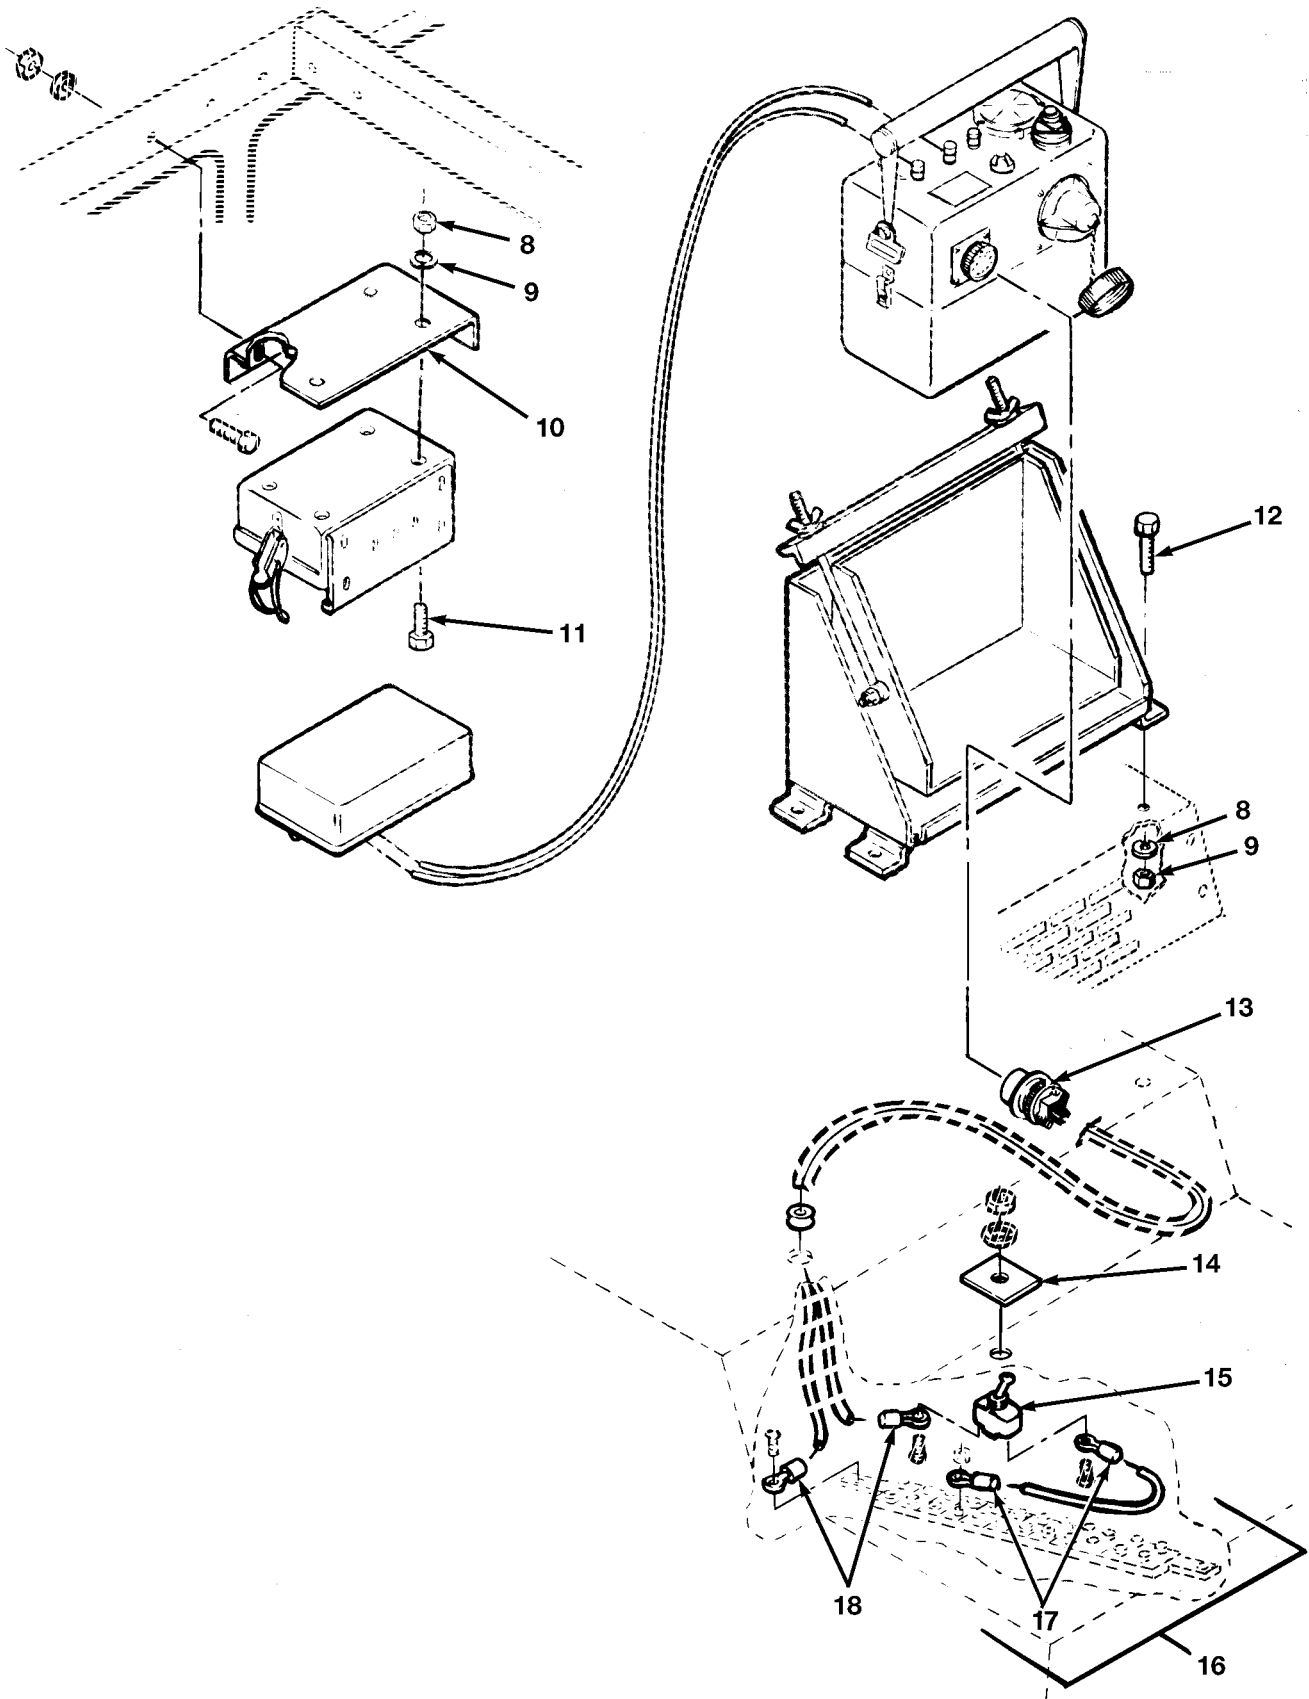

FIG.473 M8 CHEMICAL ALARM INSTALLATION (SHEET 1 OF 2)

FIG.473 M8 CHEMICAL ALARM INSTALLATION (SHEET 2 OF 2)