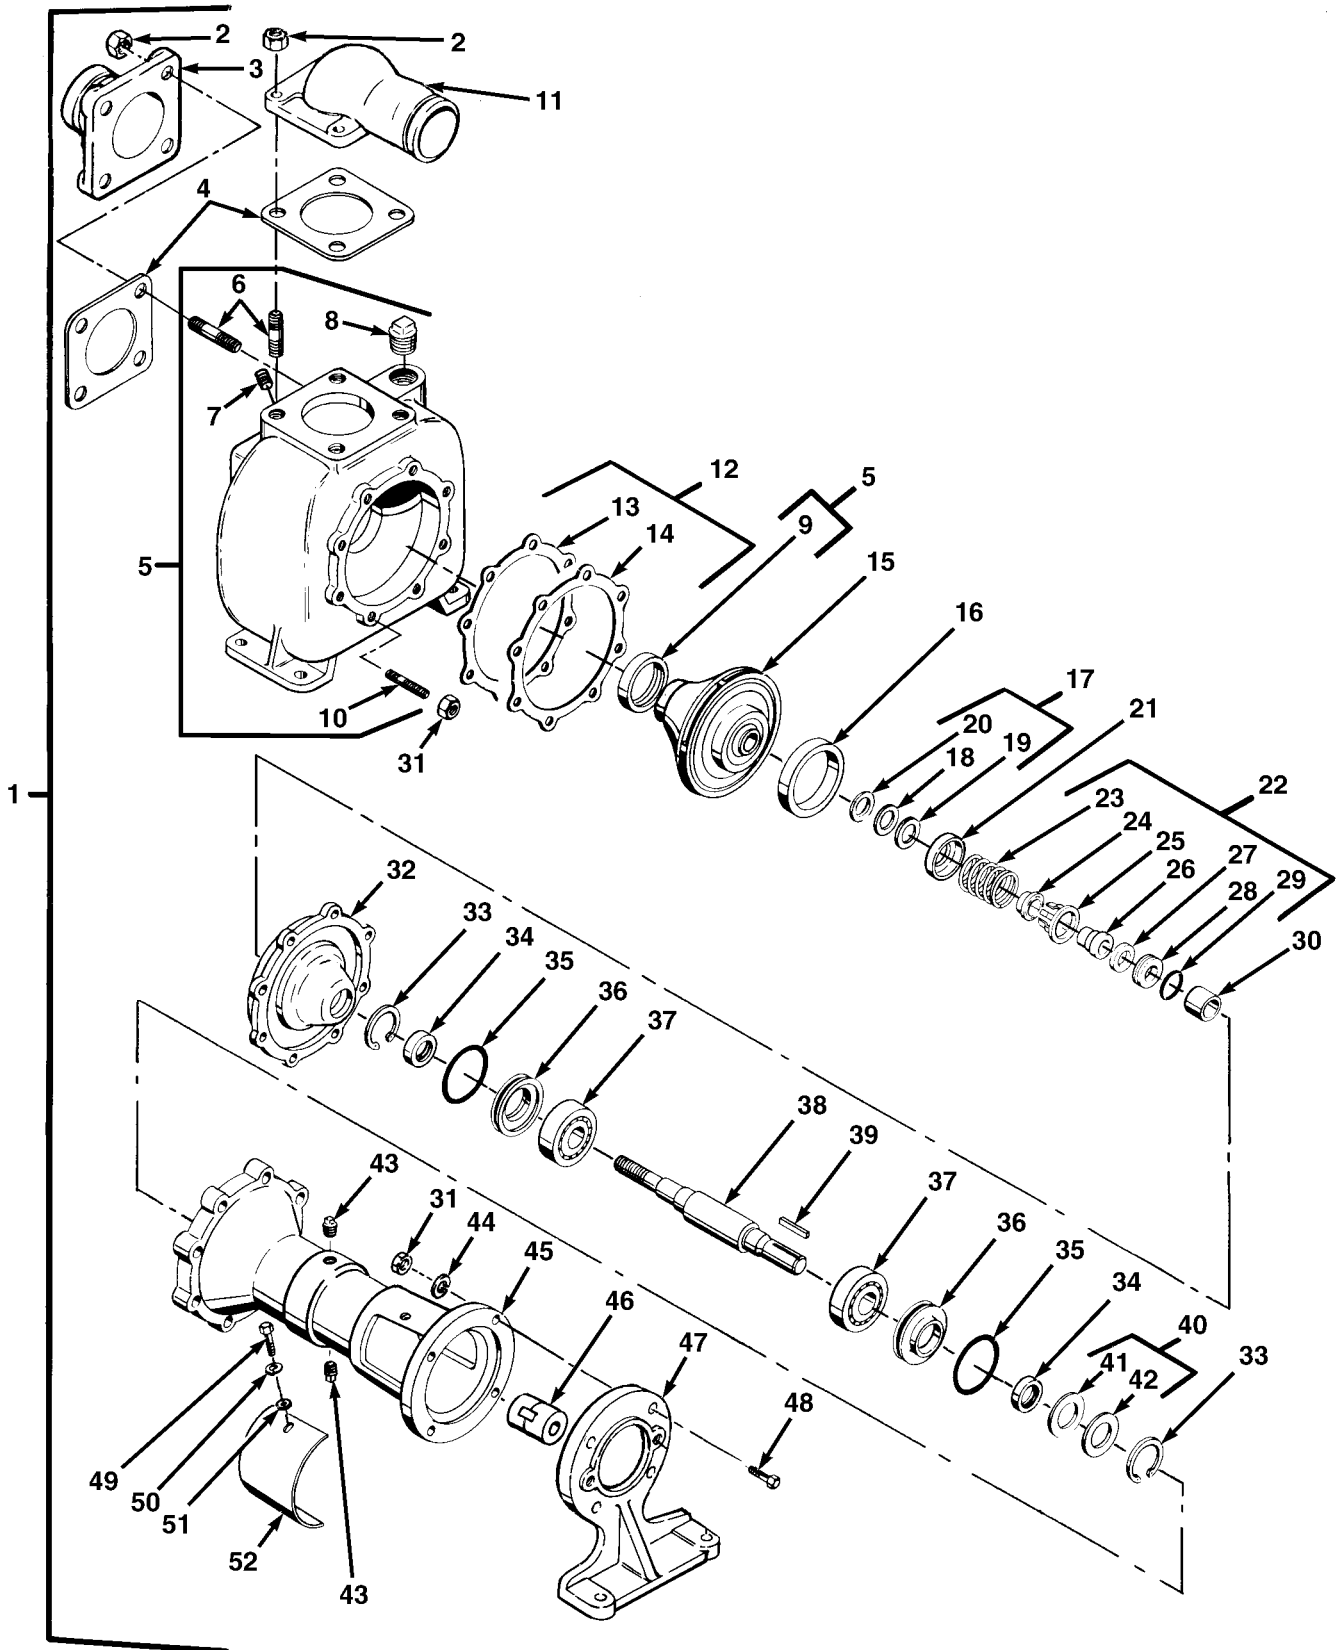

FIG. 442 PRIMARY PUMP ASSEMBLY