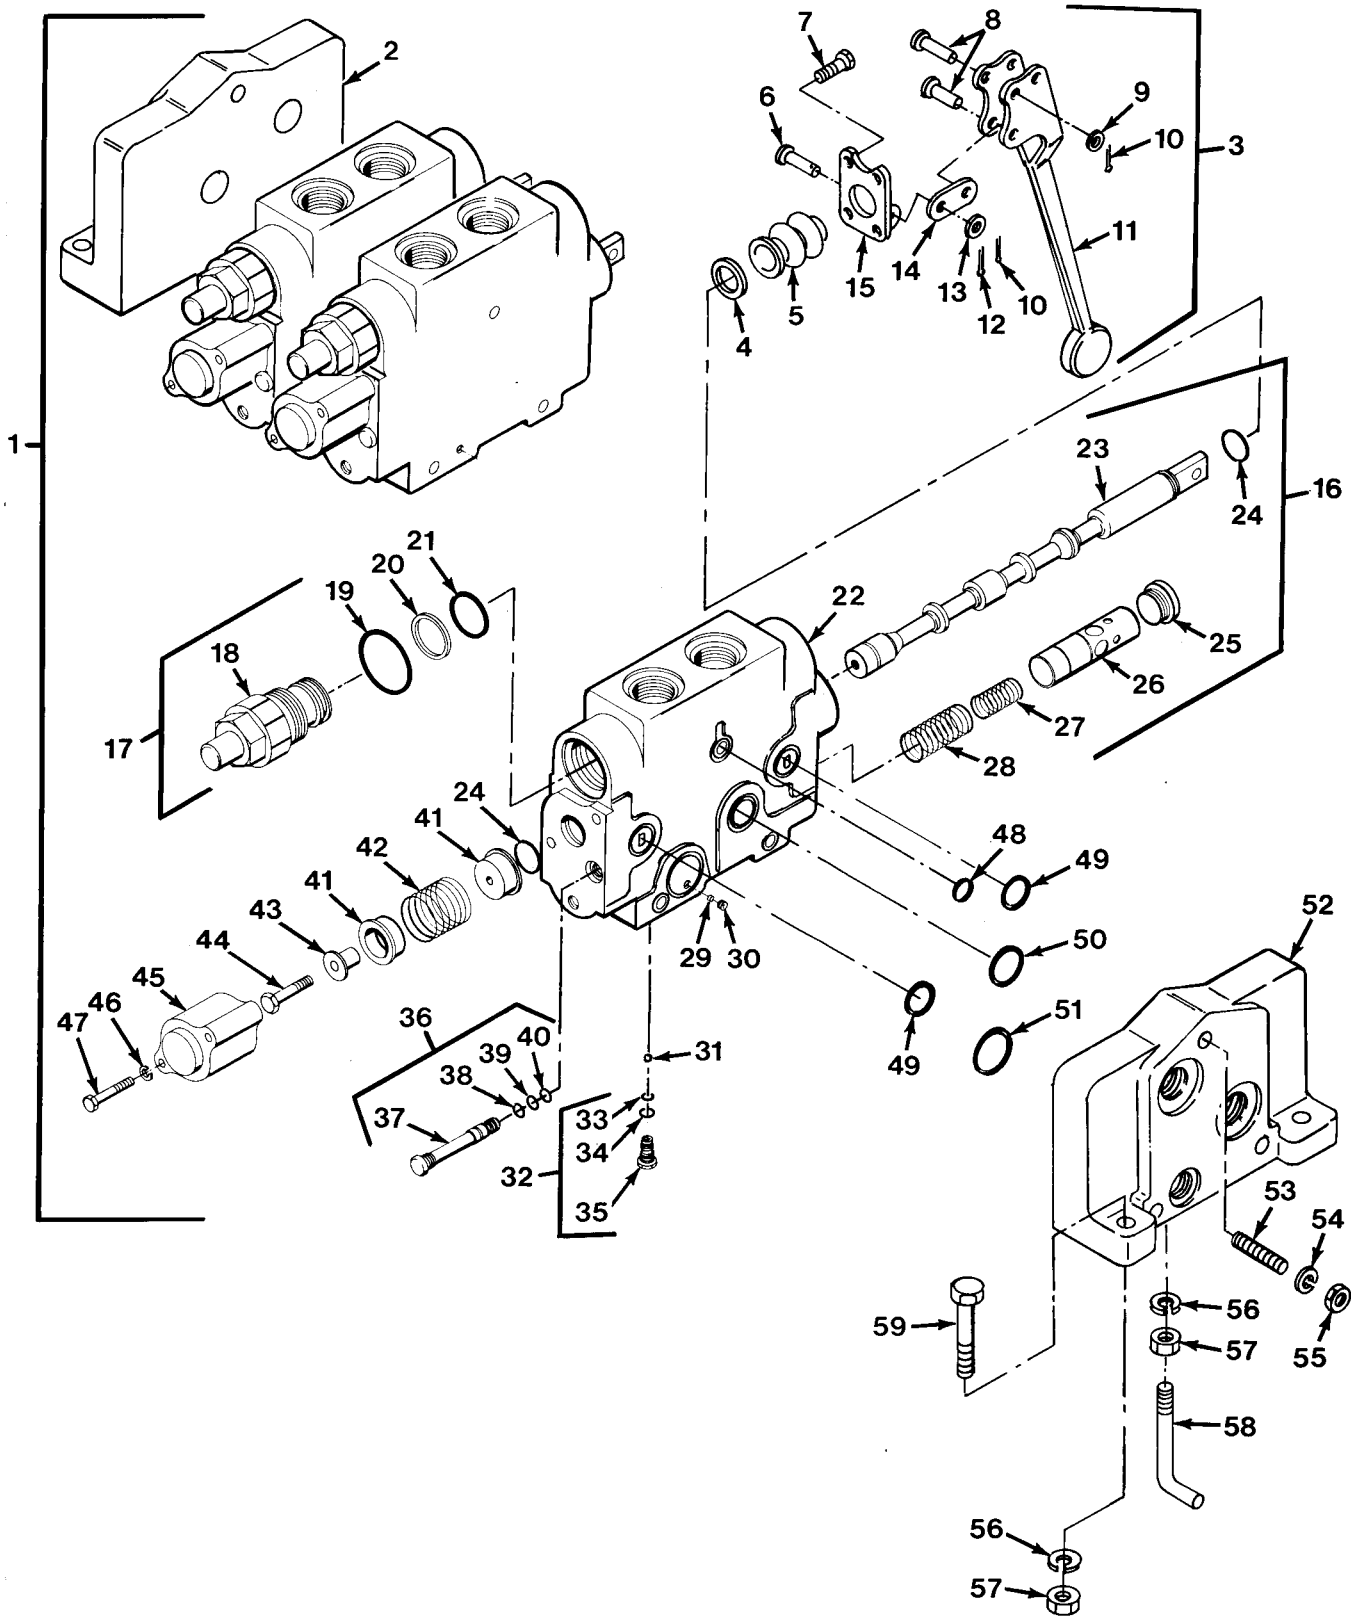

END OF FIGURE

FIG. 411 RETRIEVER CONTROL VALVE - M984A1

SECTION II			TM 9-2320-279-24P		
(1)	(2)	(3)	(4)	(5)	(6)
ITEM NO	SMR CODE	CAGEC	PART NUMBER	DESCRIPTION AND USABLE ON CODES(UOC)	QTY
GROUP 2402 MANIFOLD AND/OR CONTROL VALVES					
FIG.411 RETRIEVER CONTROL VALVE - M984A1					
1	PAOFF	58114	1602-002-066	VALVE,LINER,DIRECT	1
				UOC:H40	
2	PFFZZ	58114	1602-043-013	.COVER,ACCESS	1
				UOC:H40	
3	XDOOO	58114	1601-635-040	.DUST COVER & LEVER	3
				UOC:H40	
4	PAOZZ	58114	16-02-072-001	..FILTER ELEMENT,FLUI	1
				UOC:H40	
5	PAOZZ	58114	16-02-044-001	..DEFLECTOR,DIRT AND	1
				UOC:H40	
6	PAOZZ	58114	69114-001	..PIN,STRAIGHT,HEADED	1
				UOC:H40	
7	PAOZZ	58114	60105-001	..SCREW,SELF-LOCKING	2
				UOC:H40	
8	PAOZZ	58114	69114-002	..PIN,STRAIGHT,HEADED	2
				UOC:H40	
9	PAOZZ	58114	61107-0011	..WASHER,FLAT	2
				UOC:H40	
10	PAOZZ	96906	MS24665-351	..PIN,COTTER	2
				UOC:H40	
11	PAOZZ	58114	16-01-063-004	..LEVER,MANUAL CONTRO	1
				UOC:H40	
12	PAOZZ	96906	MS24665-132	..PIN,COTTER	1
				UOC:H40	
13	PAOZZ	58114	61201-005	..WASHER,FLAT	1
				UOC:H40	
14	PFOZZ	58114	16-01-049-006	..LEVER,REMOTE CONTRO	1
				UOC:H40	
15	PFOZZ	58114	16-01-067-012	..BRACKET,EYE,ROTATIN	1
				UOC:H40	
16	PAFFF	58114	1602-552-248	.VALVE,LINER,DIRECT #1 AND #2	2
				SPOOLS	
				UOC:H40	
16	PAFFF	58114	1602-552-249	.VALVE,LINER,DIRECT #3 SPOOL	1
				UOC:H40	
17	PAFFF	58114	16-97-030-005	..VALVE,SAFETY RELIEF PRESSURE SET ...	2
				AT 300 PSI #1 AND #2 SPOOLS	
				UOC:H40	
17	PAFFF	58114	16-97-250-005	..VALVE,SAFETY RELIEF PRESSURE SET ...	1
				AT 2500 PSI #3 SPOOL PORT B	
				UOC:H40	
17	PAFFF	58114	16-97-040-005	..VALVE,SAFETY RELIEF PRESSURE SET ...	1
				AT 400 PSI #3 SPOOL PORT A	
				UOC:H40	
18	PAFFF	54035	CBGG-LCN	...CARTRIDGE,VALVE	1
				UOC:H40	