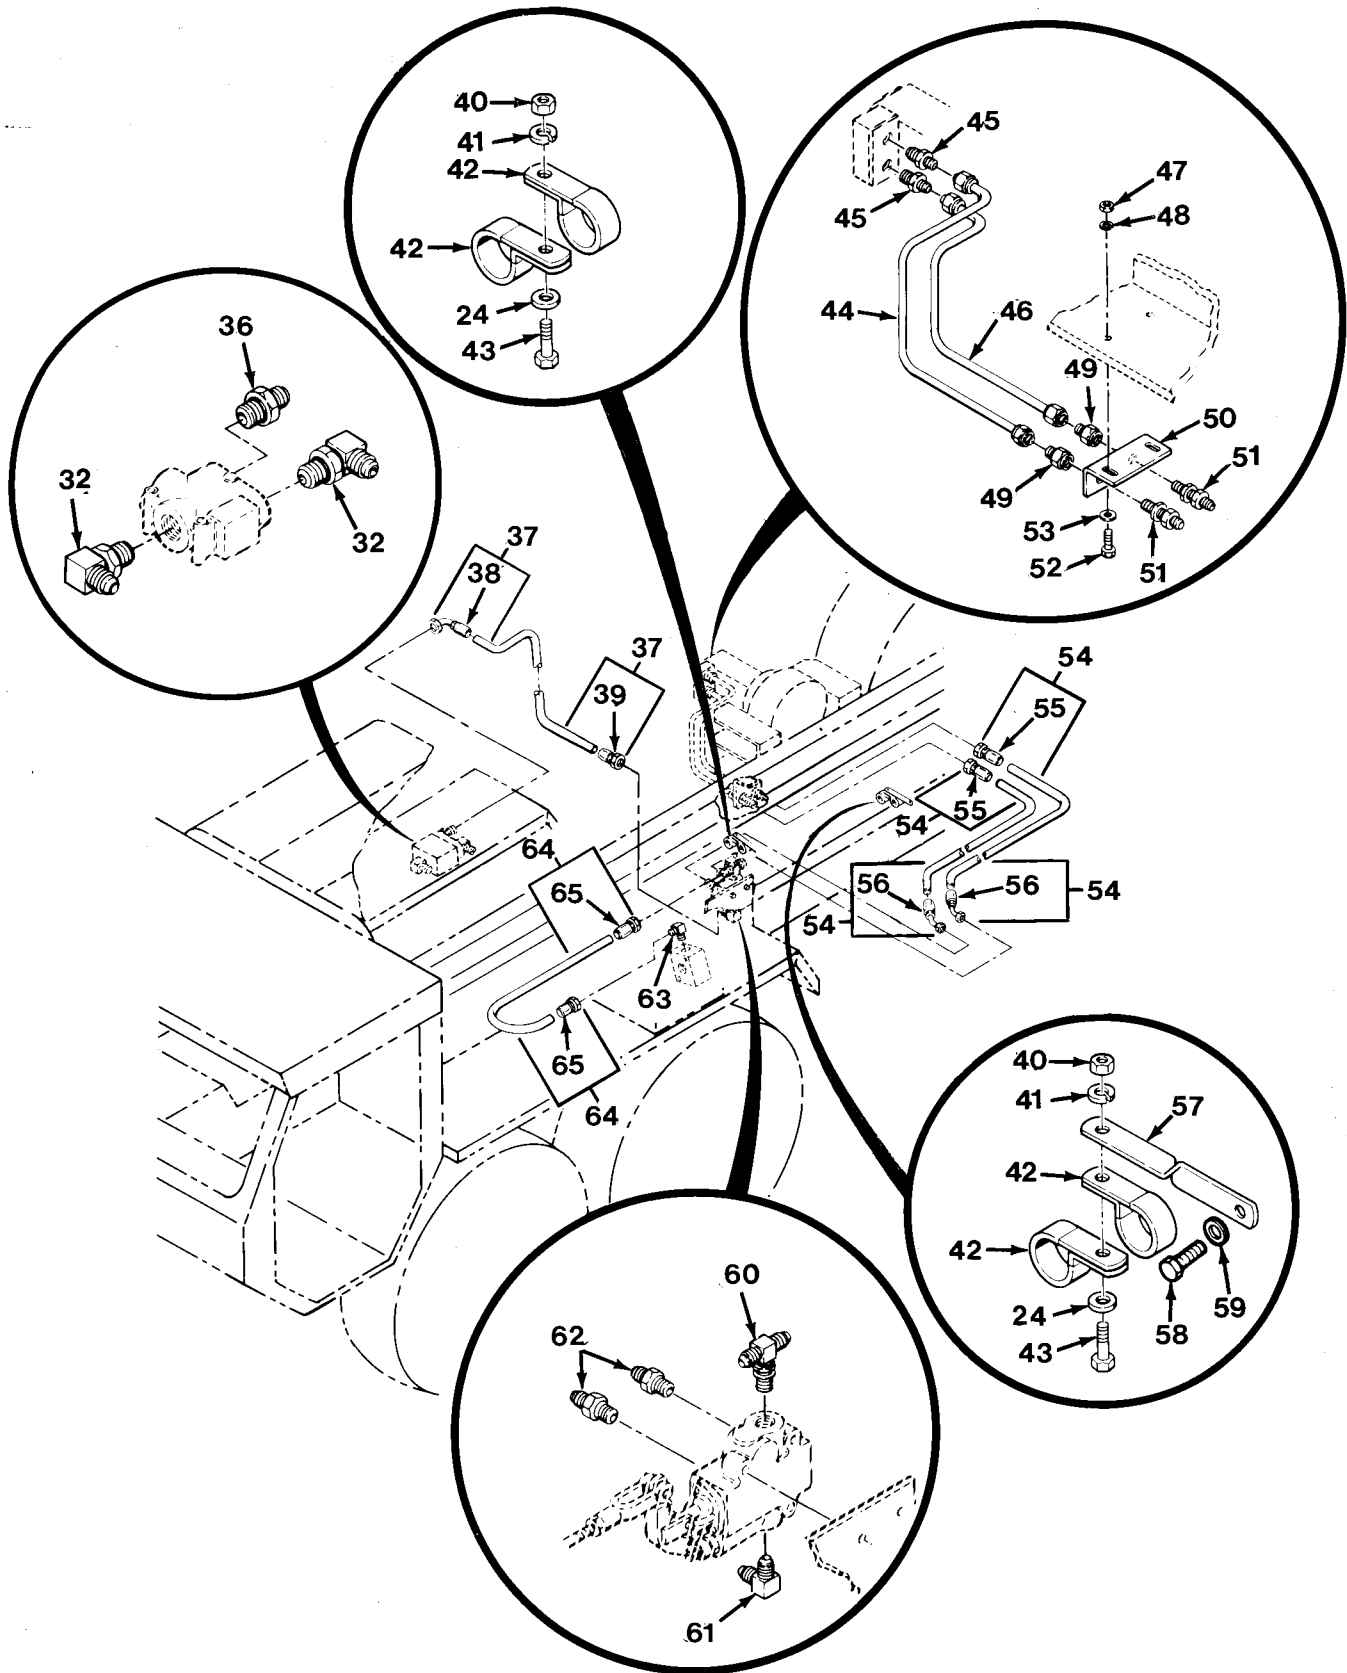

END OF FIGURE

FIG.413 HYDRAULIC LINES AND FITTINGS - M977 AND M985 WITH WINCH
(SHEET 1 OF 2)

FIG.413 HYDRAULIC LINES AND FITTINGS - M977 AND M985 WITH WINCH
(SHEET 2 OF 2)

SECTION II			TM 9-2320-279-24P		
(1)	(2)	(3)	(4)	(5)	(6)
ITEM NO	SMR CODE	CAGEC	PART NUMBER	DESCRIPTION AND USABLE ON CODES(UOC)	QTY
GROUP 2406 STRAINERS, FILTERS, LINES AND FITTINGS, ETC. FIG.413 HYDRAULIC LINES AND FITTINGS - M977 AND M985 WITH WINCH					
1	PAOZZ	01276	2027-16-12S	REDUCER,TUBE	2
				UOC:H01,H05	
2	MFOZZ	01276	FG1002KKK0480	HOSE ASSEMBLY MAKE FROM HOSE, P/N	1
				2781-12-RL	
				UOC:H01,H05	
3	PAFZZ	01276	191100H12-12S	.ADAPTER,STRAIGHT,TU	1
				UOC:H01,H05	
4	PAFZZ	01276	191113-12-12S	.ELBOW,TUBE TO HOSE	1
				UOC:H01,H05	
5	MOOOO	45152	3013521	HOSE ASSEMBLY MAKE FROM HOSE, P/N	1
				AE 372-16	
				UOC:H01,H05	
6	PAOZZ	01276	411-16S	.ADAPTER,STRAIGHT,TU	1
				UOC:H01,H05	
7	PAOZZ	01276	190265-16S	.ELBOW,TUBE TO HOSE	1
				UOC:H01,H05	
8	PAOZZ	96906	MS51500A12	ADAPTER,STRAIGHT,PI	1
				UOC:H01,H05	
9	XDOZZ	73992	6K31	COUPLING HALF,QUICK	1
				UOC:H01,H05	
10	PAOZZ	01276	FD45-1002-16-16	COUPLING HALF,QUICK	1
				UOC:H01,H05	
11	PAOZZ	96906	MS51500A16	ADAPTER,STRAIGHT,PI	1
				UOC:H01,H05	
12	PAOZZ	96906	MS51519A16	NIPPLE,BOSS	1
				UOC:H01,H05	
13	PAOZZ	45152	1376480	BRACKET,DOUBLE ANGL	1
				UOC:H01,H05	
14	PAOZZ	45152	1452610	TUBE ASSEMBLY,METAL	1
				UOC:H01,H05	
15	PAOZZ	45152	1452580	TUBE ASSEMBLY,METAL	1
				UOC:H01,H05	
16	PAOZZ	45152	1376470	BRACKET,ANGLE	1
				UOC:H01,H05	
17	PAOZZ	45152	1376460	BRACKET,DOUBLE ANGL	1
				UOC:H01,H05	
18	PAOZZ	45152	1376450	BRACKET,DOUBLE ANGL	1
				UOC:H01,H05	
19	PAOZZ	45152	1376440	BRACKET,ANGLE	1
				UOC:H01,H05	
20	PAOZZ	45152	1376430	BRACKET,DOUBLE ANGL	1
				UOC:H01,H05	
21	PAOZZ	80204	B1821BH025C250N	SCREW,CAP,HEXAGON H	7
				UOC:H01,H05	
22	PAOZZ	53790	3254-254-PP	STRAP	7
				UOC:H01,H05	