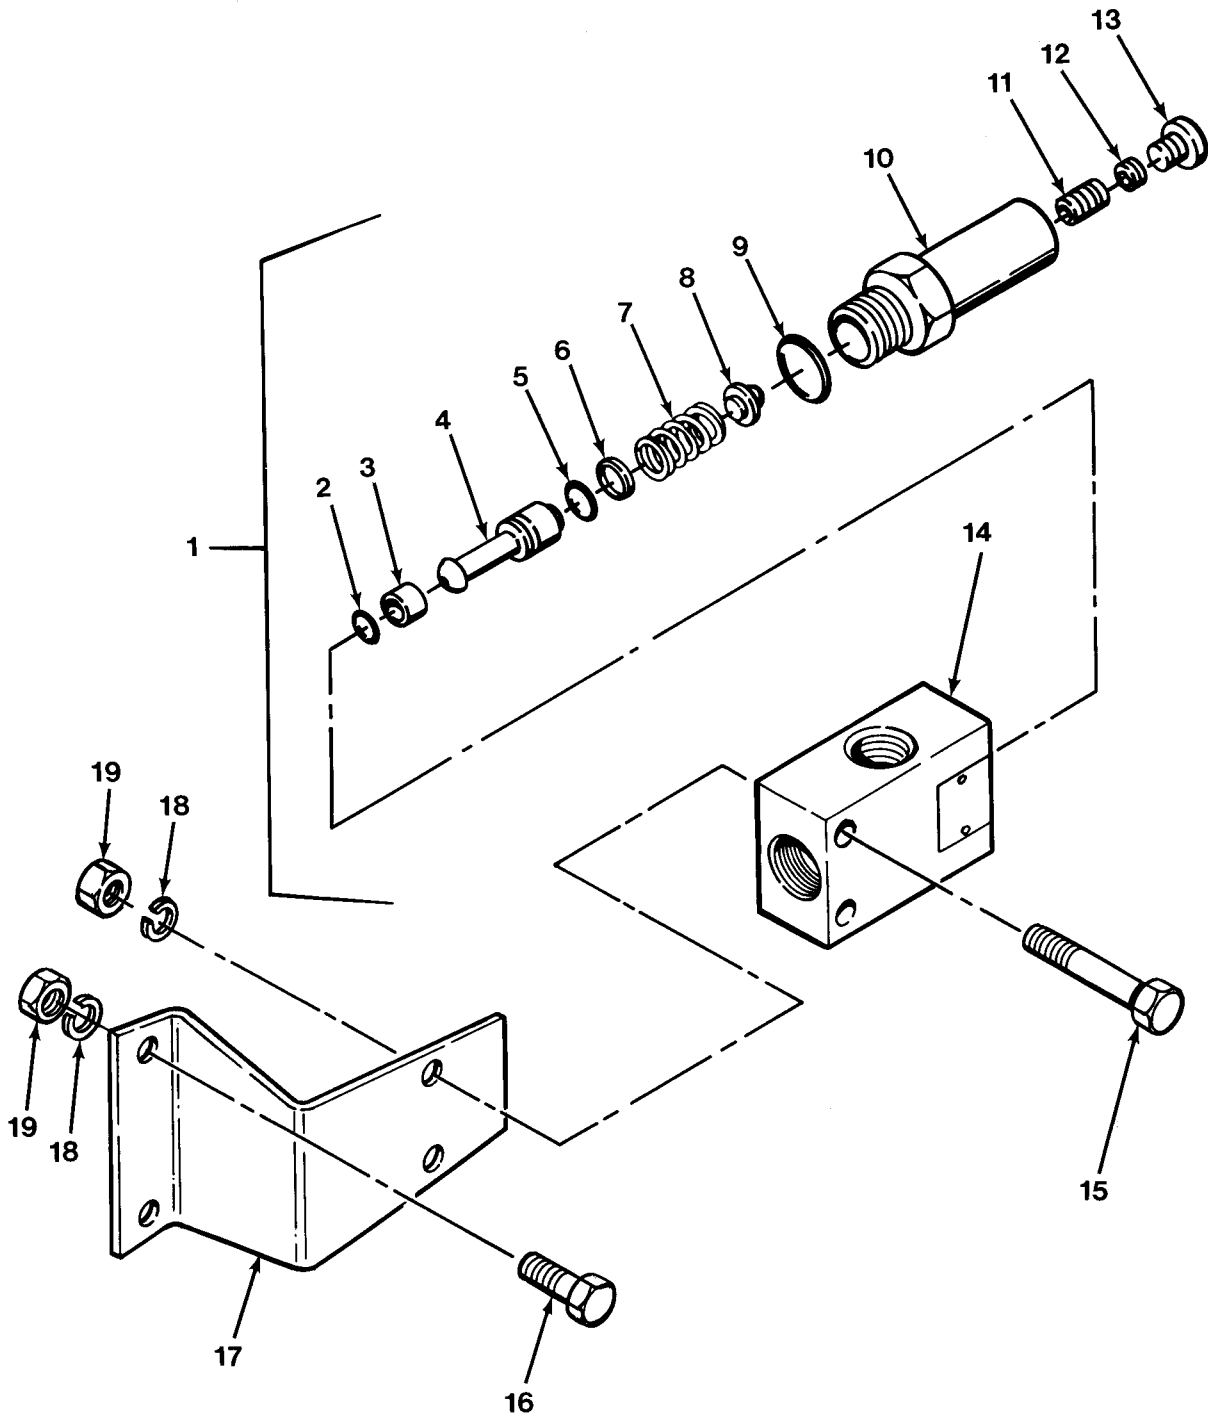

FIG.403 PRESSURE RELIEF VALVE - M983

SECTION II			TM 9-2320-279-24P		
(1)	(2)	(3)	(4)	(5)	(6)
ITEM NO	SMR CODE	CAGEC	PART NUMBER	DESCRIPTION AND USABLE ON CODES(UOC)	QTY
GROUP 24 HYDRAULIC AND FLUID SYSTEMS					
GROUP 2402 MANIFOLD AND/OR CONTROL					
VALVES					
FIG.403 PRESSURE RELIEF VALVE -					
M983					
1	PAOFF	77521	MRB-040-FFAH-54M -3000 PSI	VALVE,SAFETY RELIEF	1
2	KFFZZ	10129	406565	.PACKING,PREFORMED PART OF KIT P/N ... 711201 UOC:H03	1
3	PAFZZ	10129	356759	.SEAT,VALVE	1
4	XDFZZ	10129	784917	.DISK,VALVE	1
5	KFFZZ	10129	406636	.PACKING,PREFORMED PART OF KIT P/N ... 711201 UOC:H03	1
6	KFFZZ	10129	406775	.RETAINER,PACKING PART OF KIT P/N 711201 UOC:H03	1
7	PAFZZ	10129	493316	.SPRING,HELICAL,COMP	1
8	PAFZZ	10129	356267	.SEAT,HELICAL COMPRE	1
9	KFFZZ	10129	406555	.PACKING,PREFORMED PART OF KIT P/N ... 711201 UOC:H03	1
10	XDFZZ	10129	360612	.PLUG,VALVE,SINGLE R	1
11	PAFZZ	10129	491674	.SETSCREW	1
12	PAFZZ	10129	408857	.SCREW,SELF-LOCKING	1
13	XDFZZ	10129	406351	.VALVE,PLUG	1
14	XAFZZ	10129	360586	.BODY,VALVE	1
15	PAOZZ	96906	MS90725-67	SCREW,CAP,HEXAGON H	2
16	PAOZZ	78500	S-268-1	BOLT,MACHINE	2
17	PAOZZ	45152	1354800	BRACKET,DOUBLE ANGL	1
18	PAOZZ	96906	MS35338-46	WASHER,LOCK	4
19	PAOZZ	96906	MS35690-604	NUT,PLAIN,HEXAGON	4

END OF FIGURE