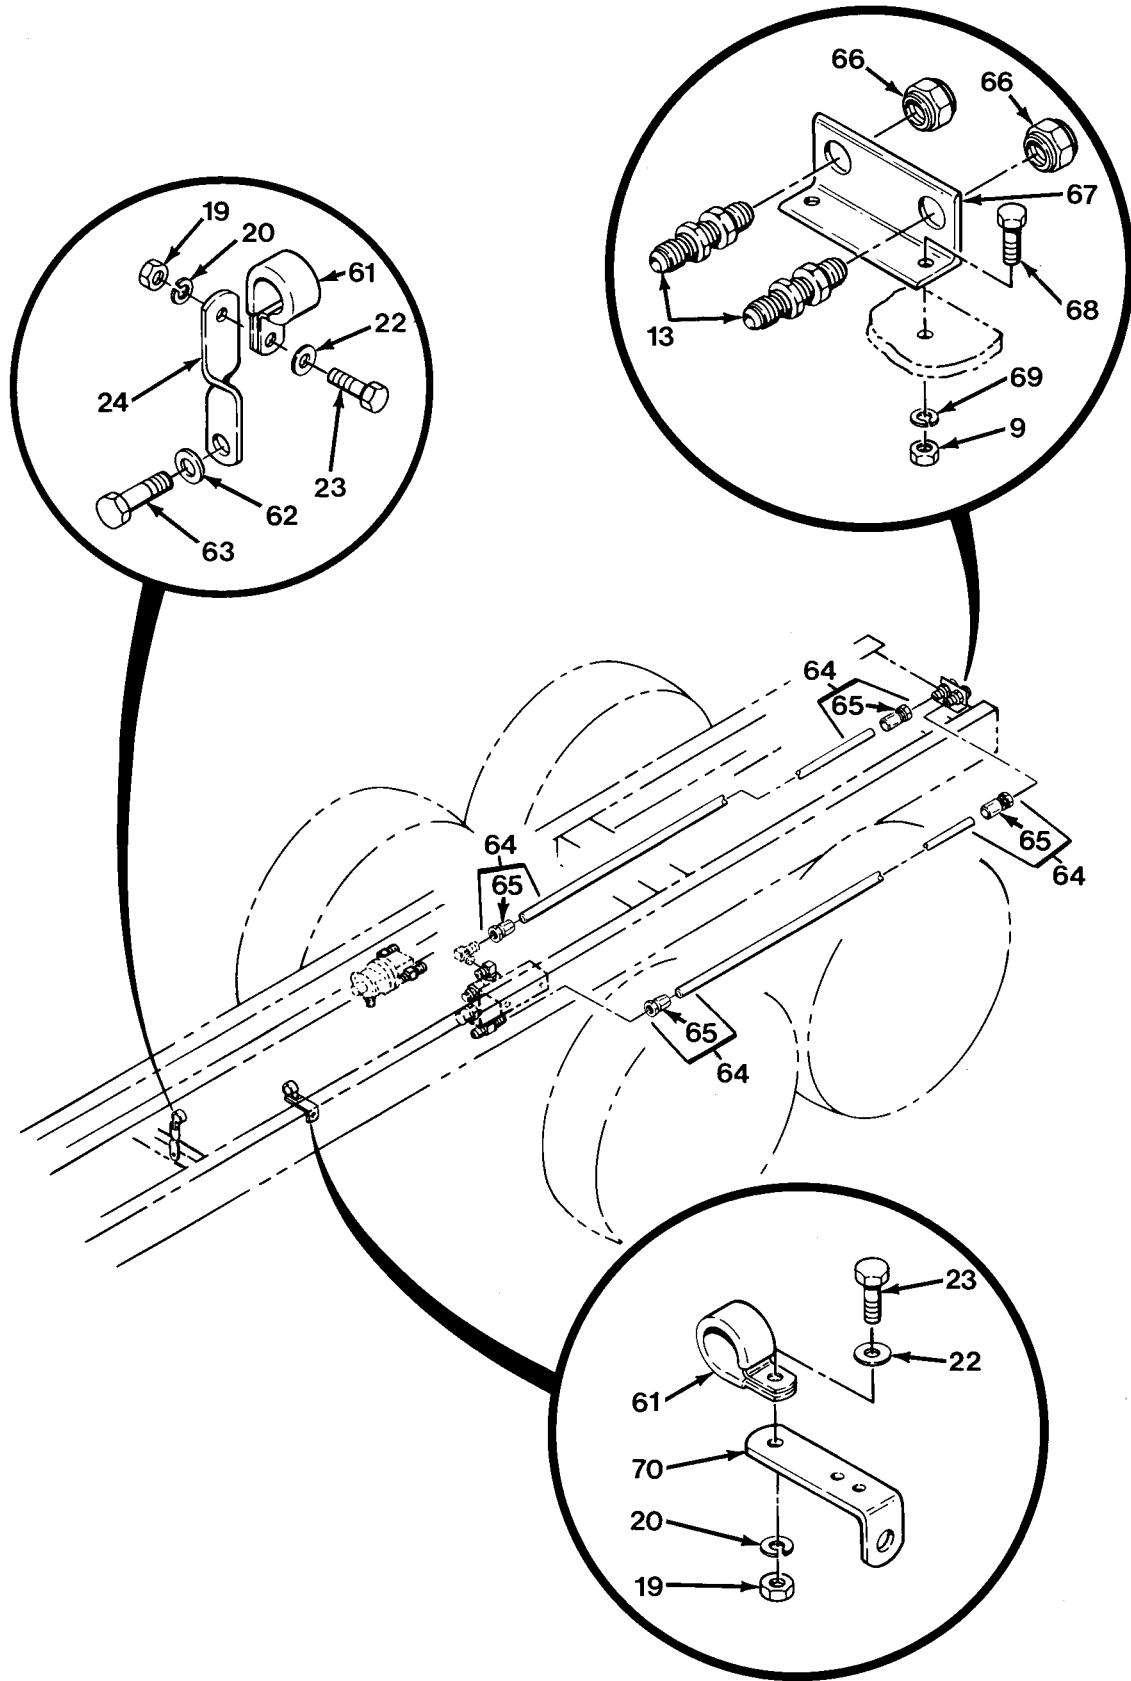

FIG.415 HYDRAULIC LINES AND FITTINGS - M978 WITH WINCH (SHEET 3 OF 4)

FIG.415 HYDRAULIC LINES AND FITTINGS - M978 WITH WINCH (SHEET 4 OF 4)

SECTION II			TM 9-2320-279-24P		
(1)	(2)	(3)	(4)	(5)	(6)
ITEM NO	SMR CODE	CAGEC	PART NUMBER	DESCRIPTION AND USABLE ON CODES(UOC)	QTY
				GROUP 2406 STRAINERS, FILTERS, LINES AND FITTINGS, ETC. FIG.415 HYDRAULIC LINES AND FITTINGS - M978 WITH WINCH	
1	PAOZZ	01276	2062-16-12S	ELBOW,TUBE TO BOSS UOC:H02	2
2	PAOZZ	96906	MS51525A12-16	ADAPTER,STRAIGHT,TU UOC:H02	4
3	MFOZZ	01276	FG1556KKK0440	HOSE ASSEMBLY MAKE FROM HOSE, P/N 2781-12-RL UOC:H02	1
4	PAFZZ	01276	191112-12-12S	.ELBOW,TUBE TO HOSE UOC:H02	1
5	PAFZZ	01276	191100H12-12S	.ADAPTER,STRAIGHT,TU UOC:H02	1
6	PAOZZ	45152	1355370U	TUBE ASSEMBLY,METAL UOC:H02	1
7	PAOZZ	01276	202702-8-10S	ADAPTER,STRAIGHT,TU UOC:H02	2
8	PAOZZ	45152	1355360U	TUBE ASSEMBLY,METAL UOC:H02	1
9	PAOZZ	96906	MS35690-604	NUT,PLAIN,HEXAGON UOC:H02	4
10	PAOZZ	96906	MS35338-46	WASHER,LOCK UOC:H02	2
11	PAOZZ	01276	2215-12-10S	REDUCER,TUBE UOC:H02	2
12	PAOZZ	45152	1357840	BRACKET,ANGLE UOC:H02	1
13	PAOZZ	96906	MS51520A12	ADAPTER,STRAIGHT,TU UOC:H02	4
14	PAOZZ	96906	MS27183-14	WASHER,FLAT UOC:H02	2
15	PAOZZ	80204	B1821BH038C113N	SCREW,CAP,HEXAGON H UOC:H02	2
16	MFOZZ	01276	FG1002KKK0710	HOSE ASSEMBLY MAKE FROM HOSE, P/N 2781-12-RL UOC:H02	2
17	PAFZZ	01276	191100H12-12S	.ADAPTER,STRAIGHT,TU UOC:H02	1
18	PAFZZ	01276	191113-12-12S	.ELBOW,TUBE TO HOSE UOC:H02	1
19	PAOZZ	96906	MS51967-2	NUT,PLAIN,HEXAGON UOC:H02	5
20	PAOZZ	96906	MS35338-44	WASHER,LOCK UOC:H02	5
21	PAOZZ	75272	COV-2113	CLAMP,LOOP UOC:H02	2
22	PAOZZ	96906	MS27183-10	WASHER,FLAT UOC:H02	5
23	PAOZZ	80204	B1821BH025C113N	SCREW,CAP,HEXAGON H UOC:H02	5